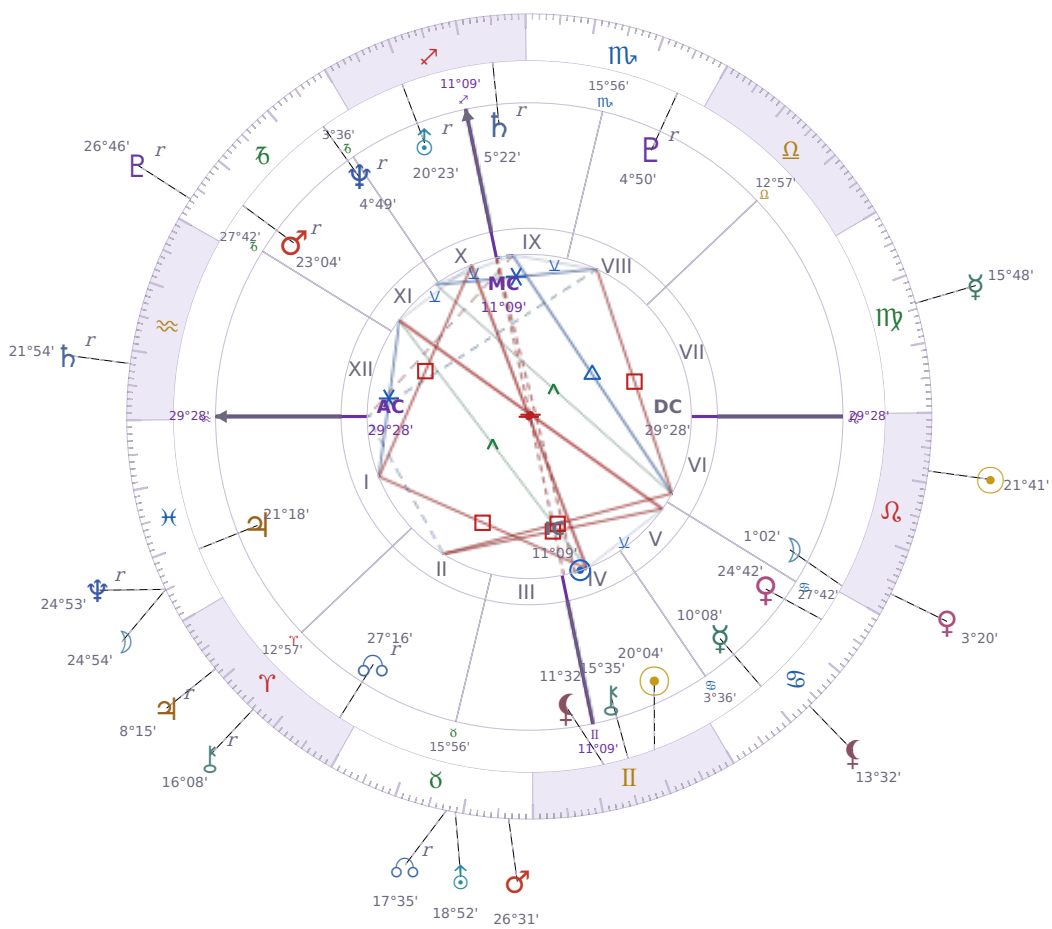

DAILY HOROSCOPE

Shia LaBeouf

American actor (born 1986)

♊ Gemini June 11, 1986 00:14 Los Angeles

Sunday, 14 August 2022

TRANSITS FOR TODAY

☉ Sun	in ♌ Leo	21°41'35"
☾ Moon	in ♓ Pisces	24°54'17"
☿ Mercury	in ♍ Virgo	15°48'40"
♀ Venus	in ♌ Leo	3°20'13"
♂ Mars	in ♉ Taurus	26°31'28"
♃ Jupiter	in ♈ Aries Rx	8°15'52"
♄ Saturn	in ♒ Aquarius Rx	21°54'59"