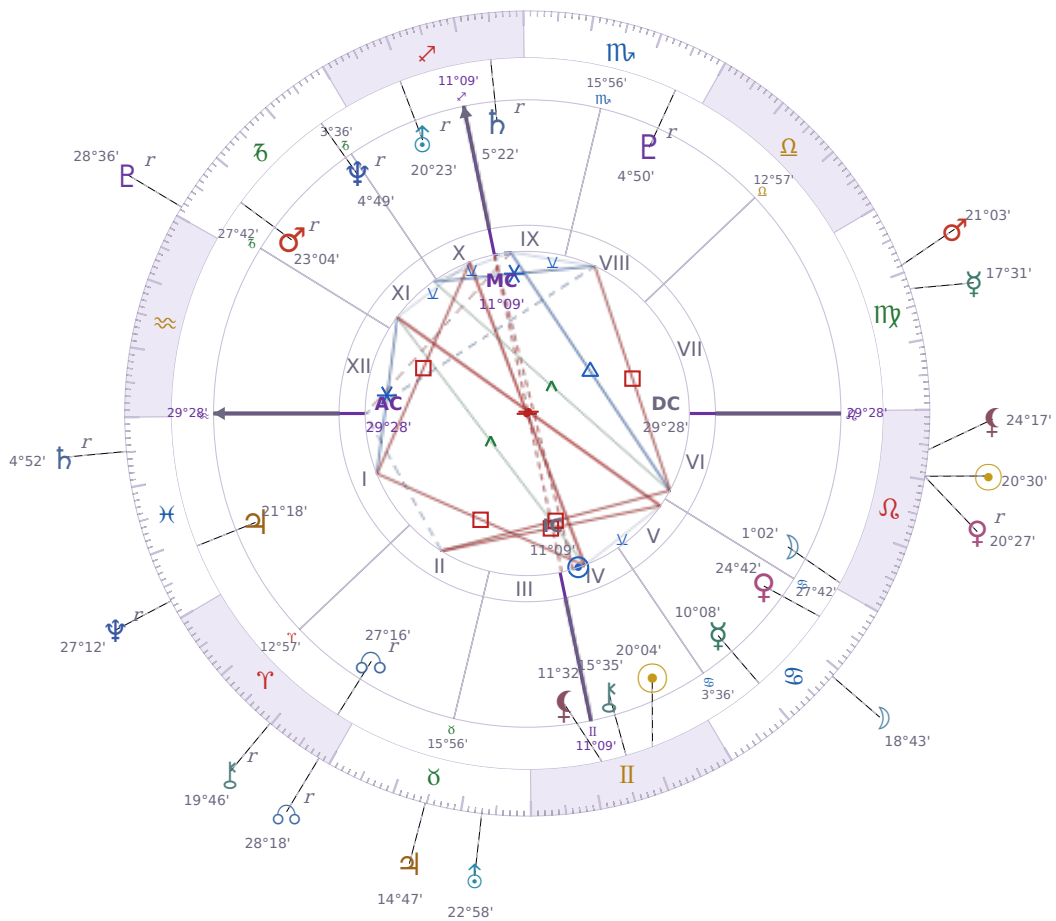

DAILY HOROSCOPE

## Shia LaBeouf

American actor (born 1986)

♊ Gemini June 11, 1986 00:14 Los Angeles