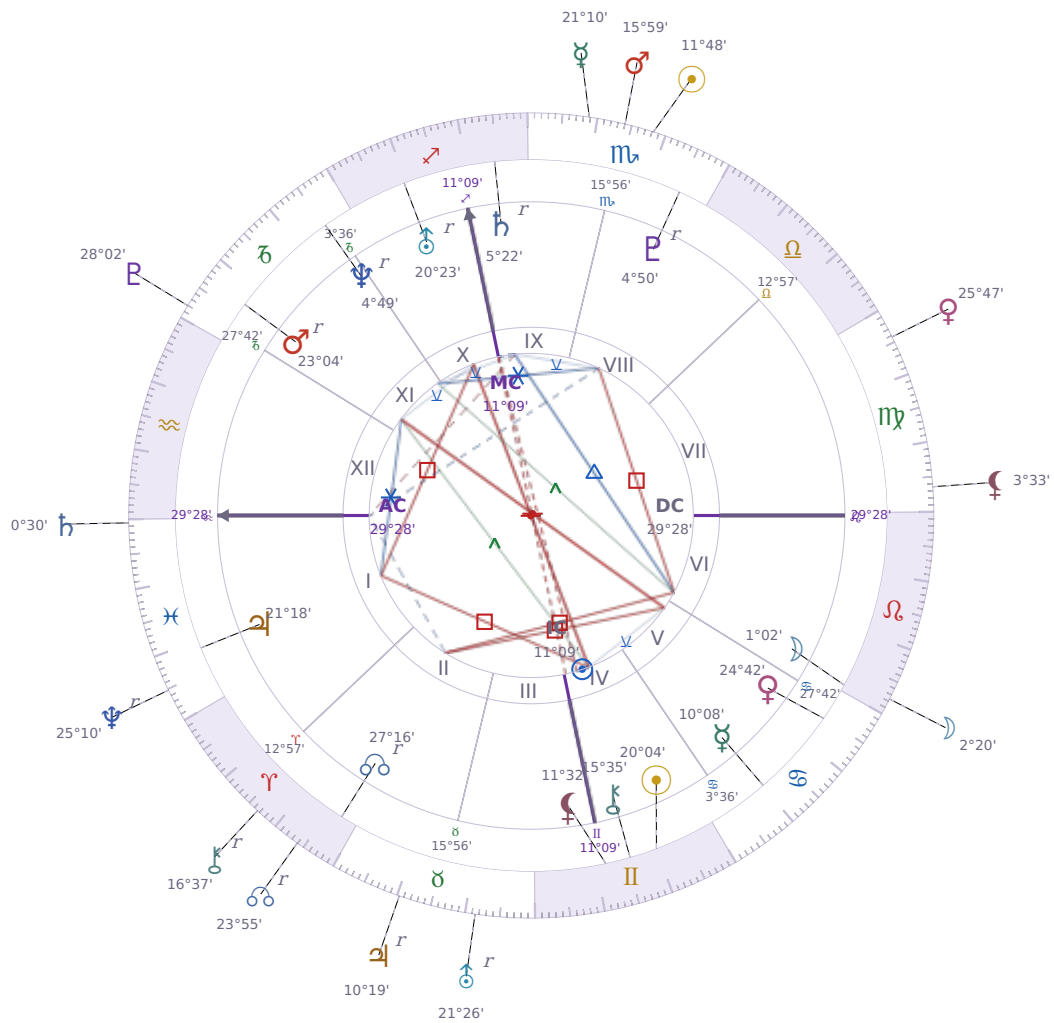

DAILY HOROSCOPE

## Shia LaBeouf

American actor (born 1986)

♊ Gemini June 11, 1986 00:14 Los Angeles

**Saturday, 4 November 2023**

TRANSITS FOR TODAY

☉ Sun	in ♏ Scorpio	11°48'00"
☾ Moon	in ♌ Leo	2°20'43"
☿ Mercury	in ♏ Scorpio	21°10'16"
♀ Venus	in ♍ Virgo	25°47'49"
♂ Mars	in ♏ Scorpio	15°59'08"
♃ Jupiter	in ♉ Taurus <span style="color: red;">Rx</span>	10°19'59"
♄ Saturn	in ♓ Pisces	0°30'49"