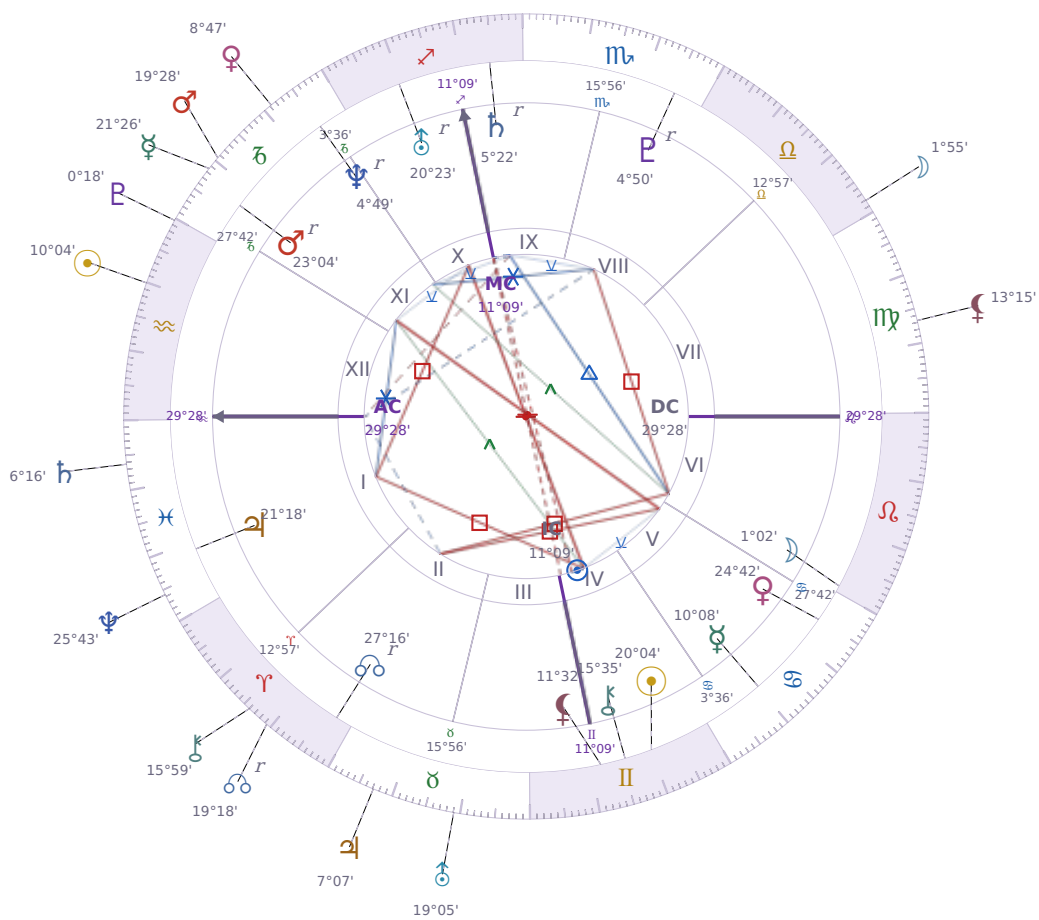

DAILY HOROSCOPE

Shia LaBeouf

American actor (born 1986)

♊ Gemini June 11, 1986 00:14 Los Angeles

Tuesday, 30 January 2024

TRANSITS FOR TODAY

☉ Sun	in ♒ Aquarius	10°04'32"
☾ Moon	in ♎ Libra	1°55'49"
☿ Mercury	in ♑ Capricorn	21°26'15"
♀ Venus	in ♑ Capricorn	8°47'08"
♂ Mars	in ♑ Capricorn	19°28'56"
♃ Jupiter	in ♉ Taurus	7°07'47"
♄ Saturn	in ♓ Pisces	6°16'08"

♅ Uranus	in ♉ Taurus	19°05'34"
♆ Neptune	in ♋ Pisces	25°43'29"
♇ Pluto	in ♒ Aquarius	0°18'23"
♁ Chiron	in ♈ Aries	15°59'13"
♁ NNode	in ♈ Aries Rx	19°18'54"
♁ Lilith	in ♍ Virgo	13°15'20"

NATAL PLANETS

☉ Sun	in ♊ Gemini	20°04'58"	IV
☾ Moon	in ♌ Leo	1°02'06"	VI
☿ Mercury	in ♋ Cancer	10°08'24"	V
♀ Venus	in ♋ Cancer	24°42'38"	V
♂ Mars	in ♐ Capricorn	23°04'43"	XI Rx
♃ Jupiter	in ♋ Pisces	21°18'19"	I
♄ Saturn	in ♐ Sagittarius	5°22'06"	IX Rx
♅ Uranus	in ♐ Sagittarius	20°23'33"	X Rx
♆ Neptune	in ♐ Capricorn	4°49'56"	XI Rx
♇ Pluto	in ♏ Scorpio	4°50'50"	VIII Rx
♁ Chiron	in ♊ Gemini	15°35'02"	IV
♁ North Node	in ♈ Aries	27°16'48"	II Rx
♁ Lilith	in ♊ Gemini	11°32'35"	IV

☉ Sun ☐ Square ♃ Jupiter ★

Right now you're likely **overestimating what you can handle** and taking on more than makes practical sense. *Sun* square *Jupiter* pushes you to act bigger and bolder than your actual circumstances support, which sets you up for overcommitment and disappointment. The friction here teaches you where your real limits are, but only after you've already stretched too far.

** = natal resonance — this transit echoes your birth chart, amplifying its influence*

LUNAR DAY

Moon in ♎ Libra · Day 20 / 30 · Waning Gibbous

The social atmosphere becomes more diplomatic during this transit, with more care taken to avoid unnecessary friction. Decisions slow down as multiple perspectives get weighed, and outright conflict feels harder to initiate than usual.