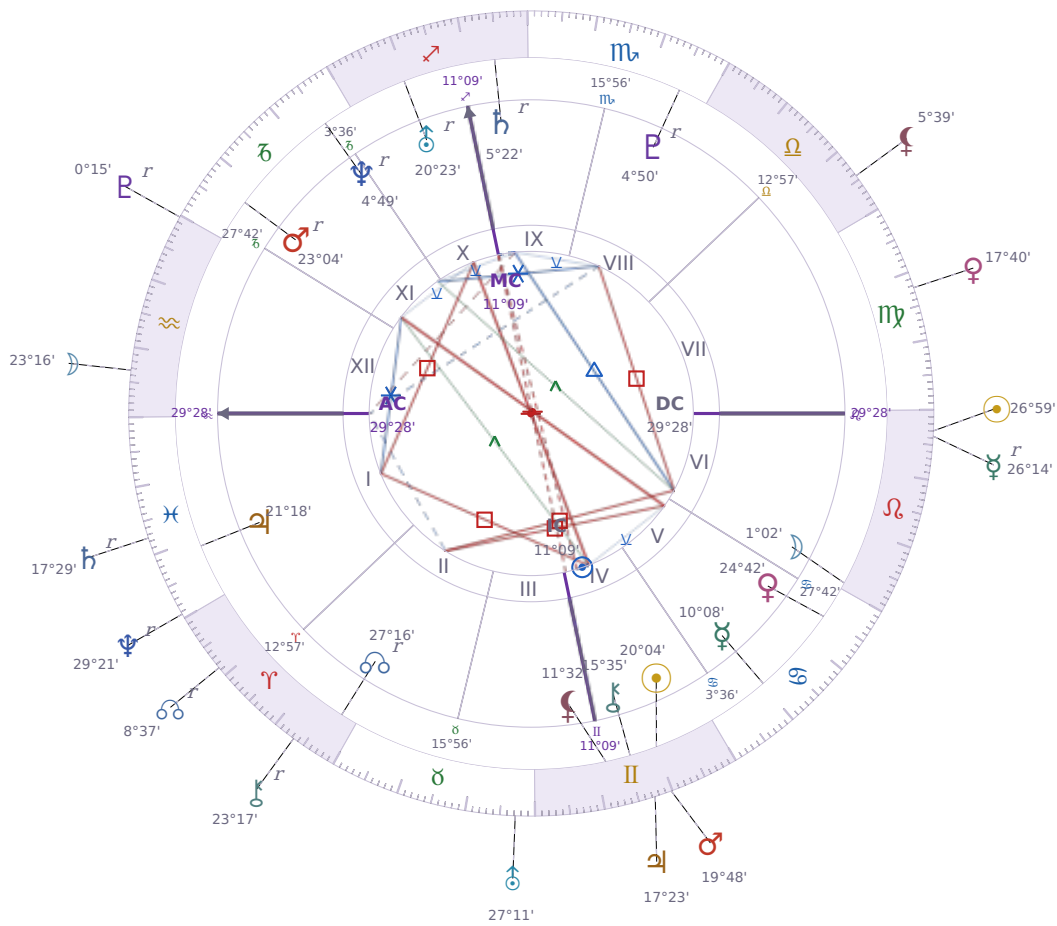

DAILY HOROSCOPE

Shia LaBeouf

American actor (born 1986)

♊ Gemini June 11, 1986 00:14 Los Angeles

Monday, 19 August 2024

TRANSITS FOR TODAY

☉ Sun	in ♌ Leo	26°59'43"
☾ Moon	in ♒ Aquarius	23°16'32"
☿ Mercury	in ♌ Leo Rx	26°14'17"
♀ Venus	in ♍ Virgo	17°40'30"
♂ Mars	in ♊ Gemini	19°48'55"
♃ Jupiter	in ♊ Gemini	17°23'57"
♄ Saturn	in ♓ Pisces Rx	17°29'09"

♅ Uranus	in ♉ Taurus	27°11'02"
♆ Neptune	in ♓ Pisces Rx	29°21'16"
♇ Pluto	in ♒ Aquarius Rx	0°15'13"
♁ Chiron	in ♈ Aries Rx	23°17'15"
♊ NNode	in ♈ Aries Rx	8°37'09"
♁ Lilith	in ♎ Libra	5°39'42"

NATAL PLANETS