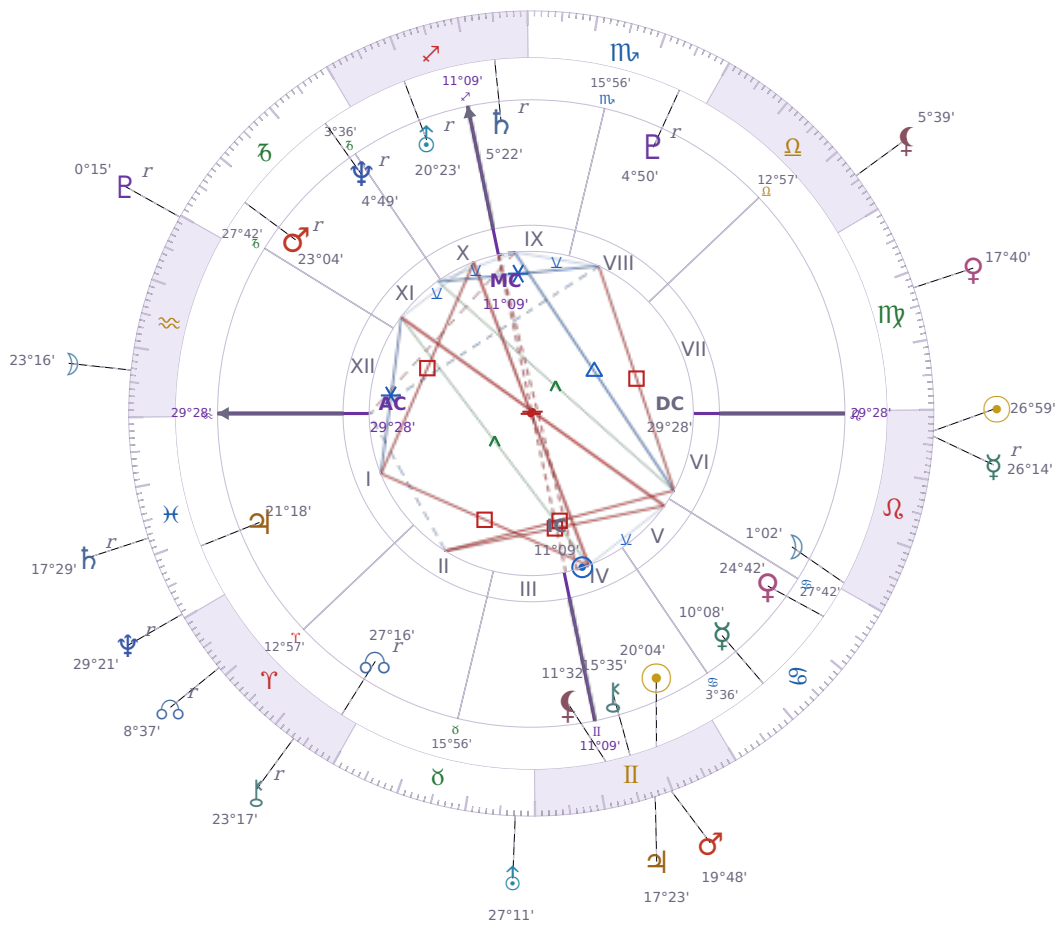

DAILY HOROSCOPE

Shia LaBeouf

American actor (born 1986)

♊ Gemini June 11, 1986 00:14 Los Angeles

Monday, 19 August 2024

TRANSITS FOR TODAY

☉ Sun	in ♌ Leo	26°59'43"
☾ Moon	in ♒ Aquarius	23°16'32"
☿ Mercury	in ♌ Leo Rx	26°14'17"
♀ Venus	in ♍ Virgo	17°40'30"
♂ Mars	in ♊ Gemini	19°48'55"
♃ Jupiter	in ♊ Gemini	17°23'57"
♄ Saturn	in ♓ Pisces Rx	17°29'09"

♅ Uranus	in	♉ Taurus	27°11'02"
♆ Neptune	in	♓ Pisces Rx	29°21'16"
♇ Pluto	in	♒ Aquarius Rx	0°15'13"
♁ Chiron	in	♈ Aries Rx	23°17'15"
♊ NNode	in	♈ Aries Rx	8°37'09"
♁ Lilith	in	♎ Libra	5°39'42"

NATAL PLANETS