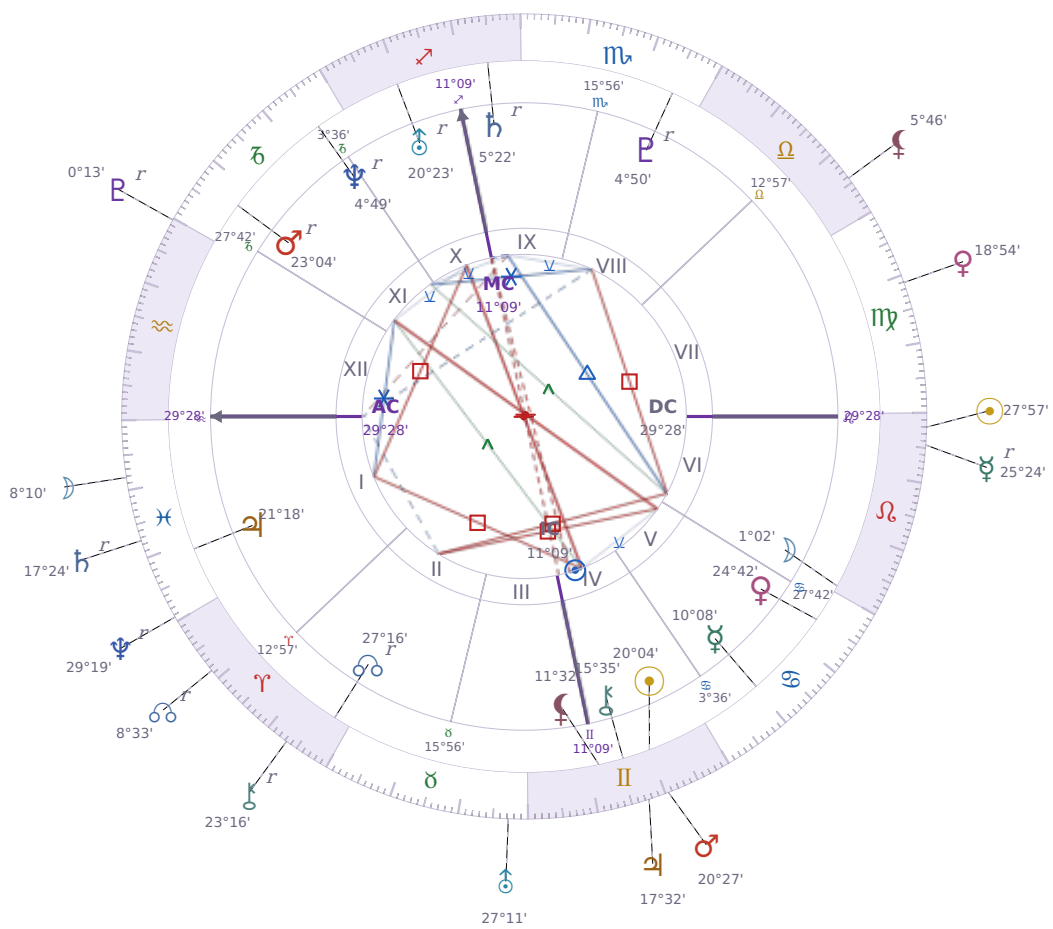

DAILY HOROSCOPE

Shia LaBeouf

American actor (born 1986)

♊ Gemini June 11, 1986 00:14 Los Angeles

Tuesday, 20 August 2024

TRANSITS FOR TODAY

☉ Sun	in ♌ Leo	27°57'27"
☾ Moon	in ♓ Pisces	8°10'32"
☿ Mercury	in ♌ Leo Rx	25°24'21"
♀ Venus	in ♍ Virgo	18°54'03"
♂ Mars	in ♊ Gemini	20°27'20"
♃ Jupiter	in ♊ Gemini	17°32'31"
♄ Saturn	in ♓ Pisces Rx	17°24'59"

♅ Uranus	in	♉ Taurus	27°11'40"
♆ Neptune	in	♓ Pisces Rx	29°19'56"
♇ Pluto	in	♒ Aquarius Rx	0°13'59"
♁ Chiron	in	♈ Aries Rx	23°16'01"
♊ NNode	in	♈ Aries Rx	8°33'59"
♁ Lilith	in	♎ Libra	5°46'21"

## KEY TRANSIT FACTORS