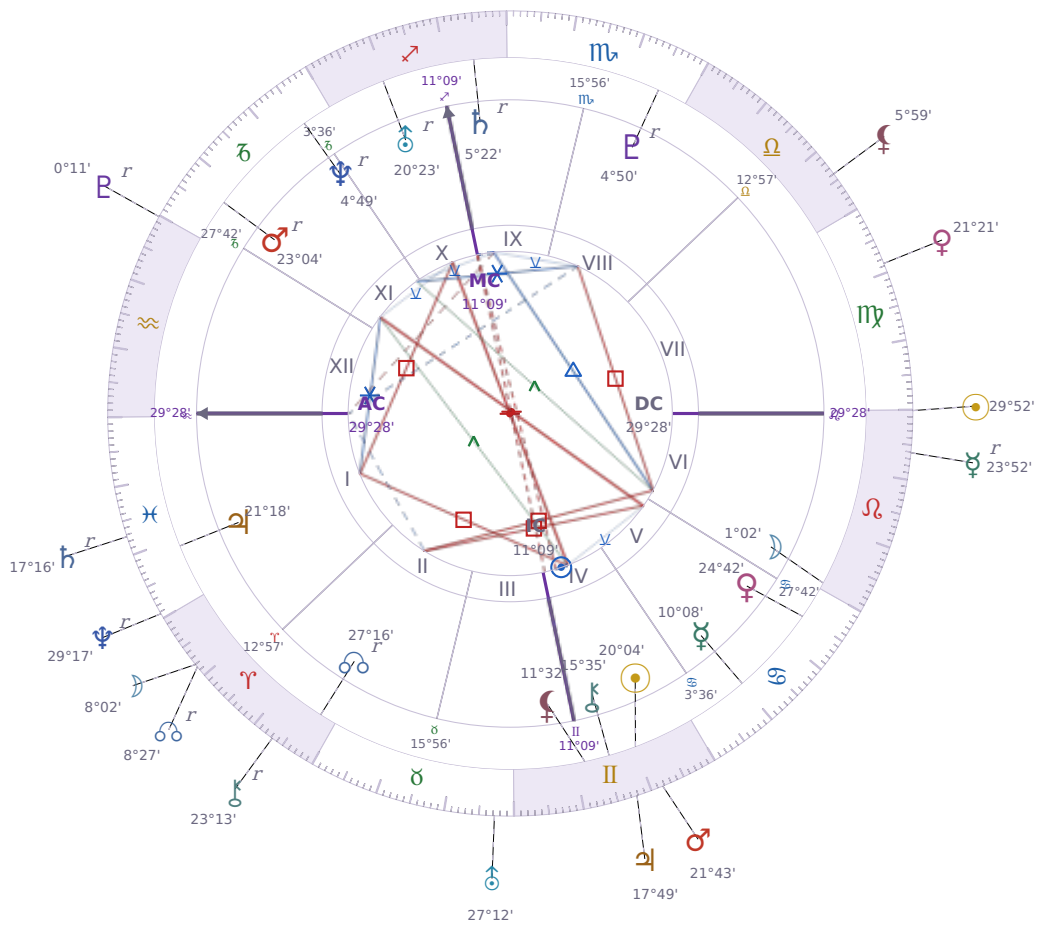

DAILY HOROSCOPE

Shia LaBeouf

American actor (born 1986)

♊ Gemini June 11, 1986 00:14 Los Angeles

Thursday, 22 August 2024

TRANSITS FOR TODAY

☉ Sun	in ♌ Leo	29°52'59"
☾ Moon	in ♈ Aries	8°02'03"
☿ Mercury	in ♌ Leo Rx	23°52'28"
♀ Venus	in ♍ Virgo	21°21'10"
♂ Mars	in ♊ Gemini	21°43'50"
♃ Jupiter	in ♊ Gemini	17°49'17"
♄ Saturn	in ♓ Pisces Rx	17°16'32"

♅ Uranus	in ♉ Taurus	27°12'47"
♆ Neptune	in ♋ Pisces Rx	29°17'11"
♇ Pluto	in ♒ Aquarius Rx	0°11'34"
♁ Chiron	in ♈ Aries Rx	23°13'23"
♊ NNode	in ♈ Aries Rx	8°27'37"
♁ Lilith	in ♎ Libra	5°59'38"

NATAL PLANETS