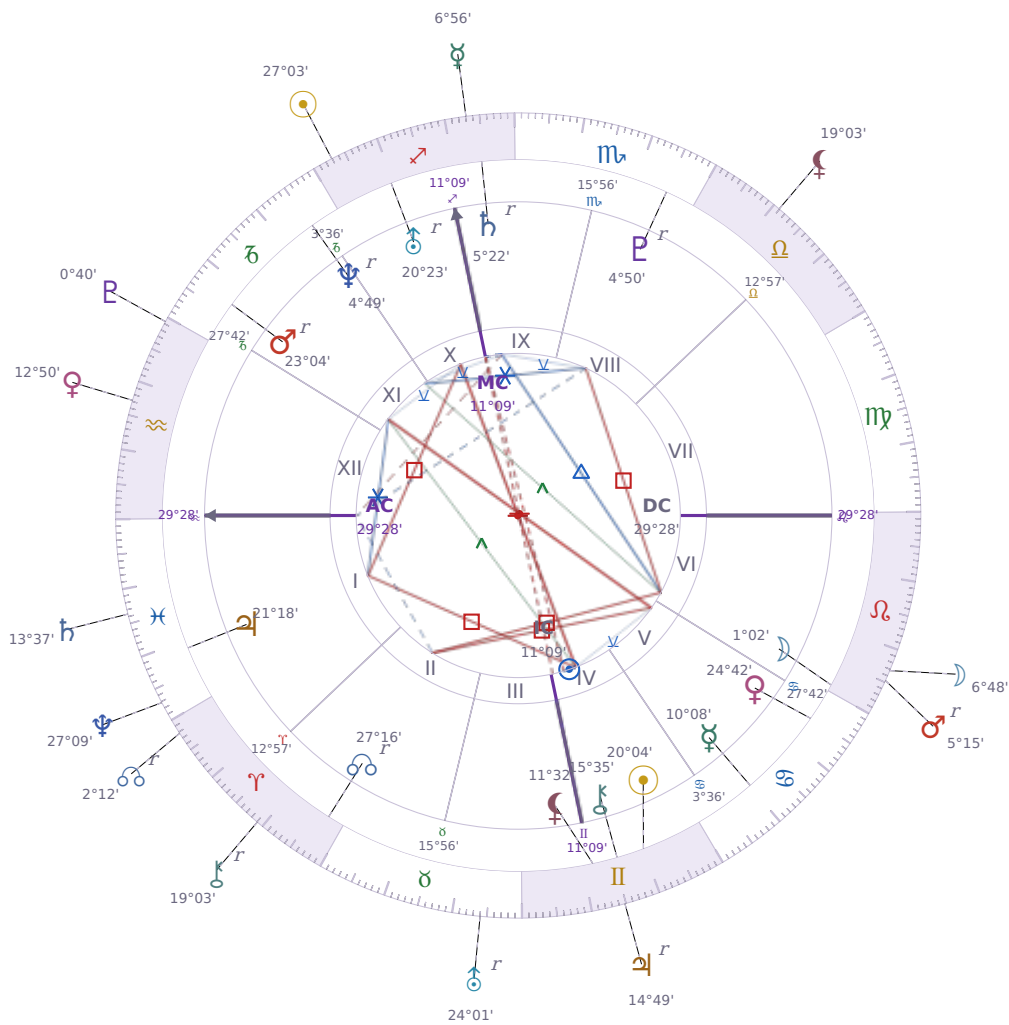

DAILY HOROSCOPE

Shia LaBeouf

American actor (born 1986)

♊ Gemini June 11, 1986 00:14 Los Angeles

Wednesday, 18 December 2024

TRANSITS FOR TODAY

☉ Sun	in ♐ Sagittarius	27°03'32"
☾ Moon	in ♌ Leo	6°48'21"
☿ Mercury	in ♐ Sagittarius	6°56'04"
♀ Venus	in ♒ Aquarius	12°50'16"
♂ Mars	in ♌ Leo Rx	5°15'48"
♃ Jupiter	in ♊ Gemini Rx	14°49'51"
♄ Saturn	in ♓ Pisces	13°38'00"

♅ Uranus	in	♉ Taurus Rx	24°01'32"
♆ Neptune	in	♓ Pisces	27°09'48"
♇ Pluto	in	♒ Aquarius	0°40'06"
♁ Chiron	in	♈ Aries Rx	19°03'42"
♊ NNode	in	♈ Aries Rx	2°12'43"
♁ Lilith	in	♎ Libra	19°03'56"

NATAL PLANETS