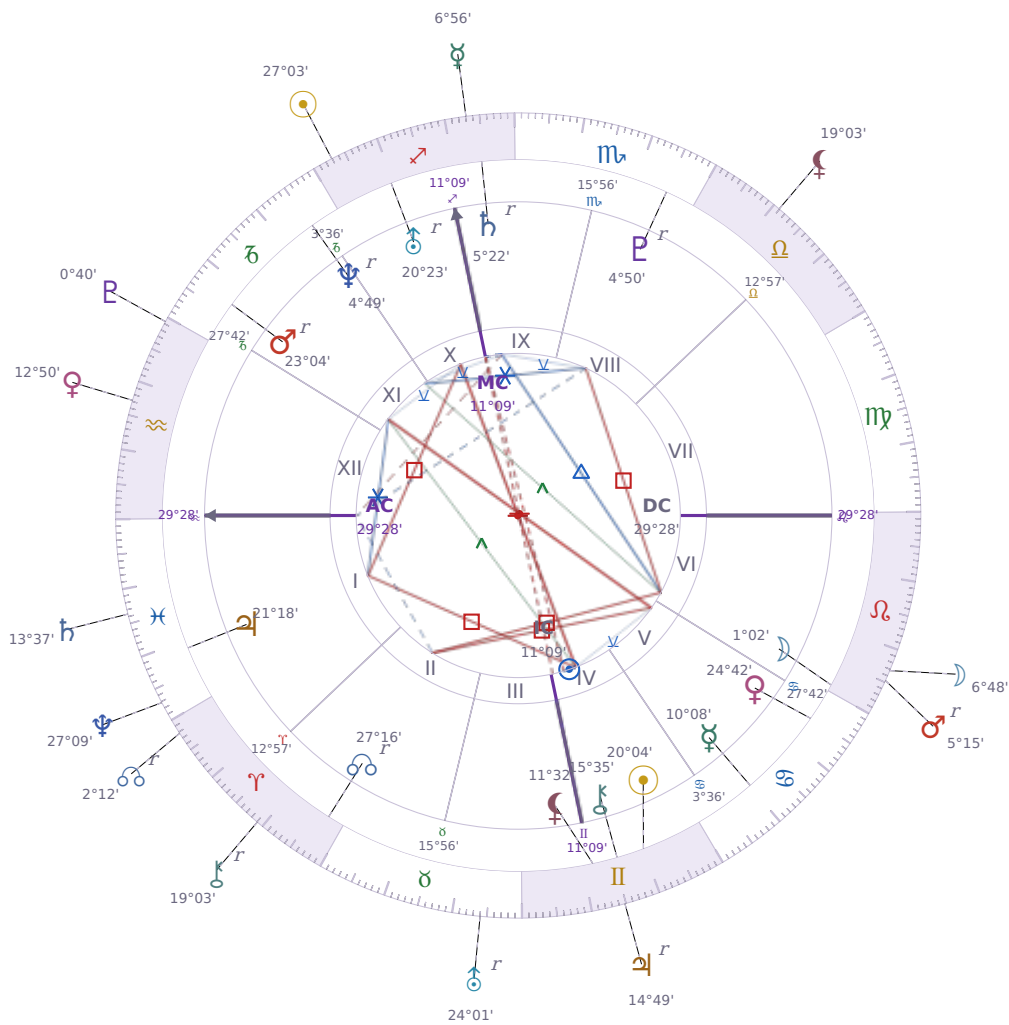

DAILY HOROSCOPE

## Shia LaBeouf

American actor (born 1986)

♊ Gemini June 11, 1986 00:14 Los Angeles

**Wednesday, 18 December 2024**