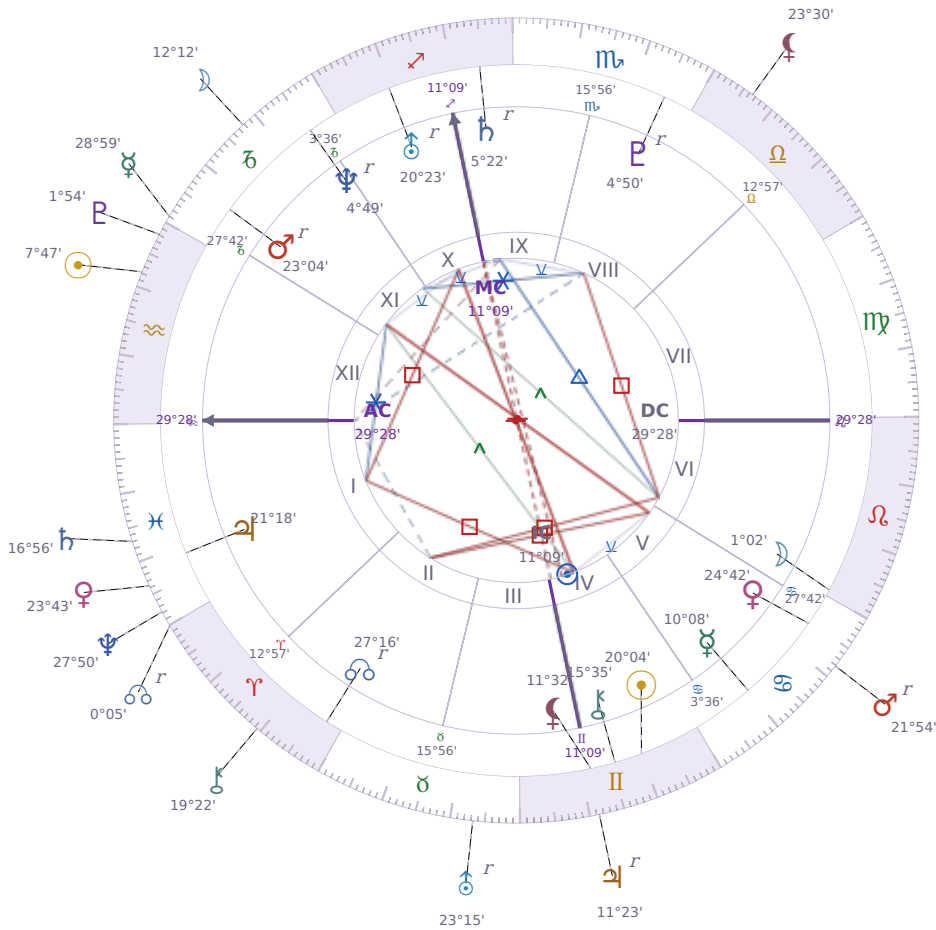

DAILY HOROSCOPE

## Shia LaBeouf

American actor (born 1986)

♊ Gemini June 11, 1986 00:14 Los Angeles

**Monday, 27 January 2025**

TRANSITS FOR TODAY

☉ Sun	in ♒ Aquarius	7°47'55"
☾ Moon	in ♑ Capricorn	12°12'50"
☿ Mercury	in ♑ Capricorn	28°59'47"
♀ Venus	in ♋ Pisces	23°43'36"
♂ Mars	in ♋ Cancer Rx	21°54'02"
♃ Jupiter	in ♊ Gemini Rx	11°23'08"
♄ Saturn	in ♋ Pisces	16°56'35"

♅ Uranus	in	♉ Taurus Rx	23°15'57"
♆ Neptune	in	♓ Pisces	27°50'36"
♇ Pluto	in	♒ Aquarius	1°54'33"
♁ Chiron	in	♈ Aries	19°22'39"
♁ NNode	in	♈ Aries Rx	0°05'40"
♁ Lilith	in	♎ Libra	23°30'07"