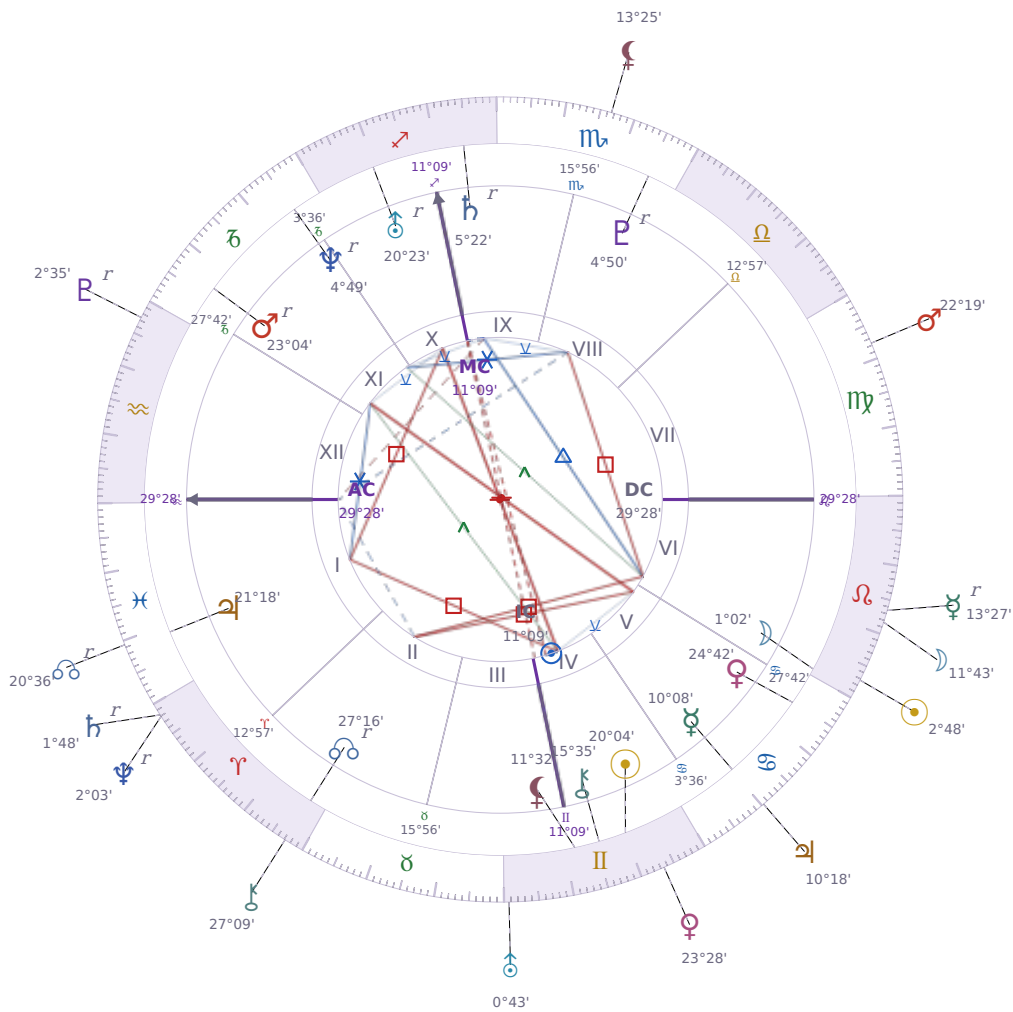

DAILY HOROSCOPE

Shia LaBeouf

American actor (born 1986)

♊ Gemini June 11, 1986 00:14 Los Angeles

Friday, 25 July 2025

TRANSITS FOR TODAY

☉ Sun	in ♌ Leo	2°48'26"
☾ Moon	in ♌ Leo	11°43'21"
☿ Mercury	in ♌ Leo Rx	13°28'00"
♀ Venus	in ♊ Gemini	23°28'36"
♂ Mars	in ♍ Virgo	22°19'15"
♃ Jupiter	in ♋ Cancer	10°18'24"
♄ Saturn	in ♈ Aries Rx	1°48'25"

♅ Uranus	in	♊ Gemini	0°43'01"
♆ Neptune	in	♈ Aries Rx	2°03'48"
♇ Pluto	in	♒ Aquarius Rx	2°35'04"
♁ Chiron	in	♈ Aries	27°09'04"
♁ NNode	in	♓ Pisces Rx	20°36'59"
♁ Lilith	in	♏ Scorpio	13°25'02"

## KEY TRANSIT FACTORS