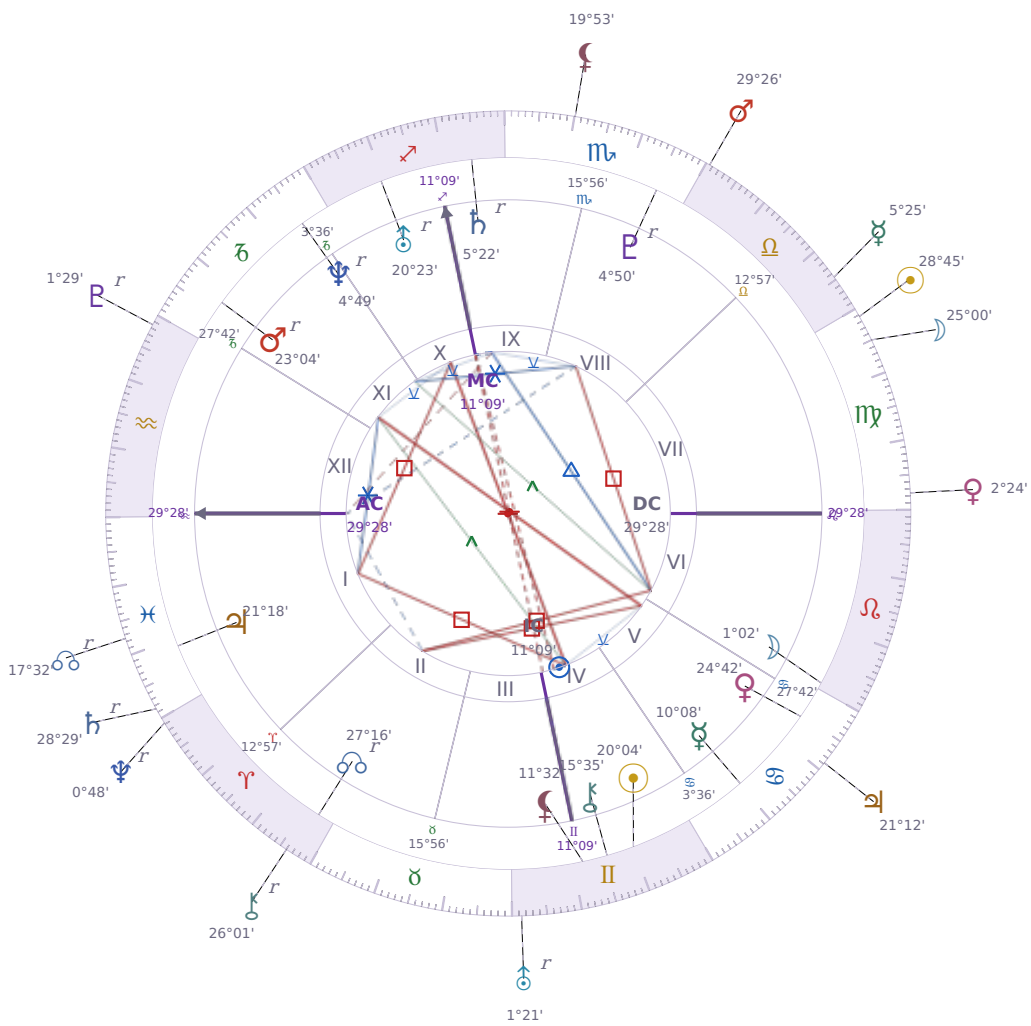

DAILY HOROSCOPE

Shia LaBeouf

American actor (born 1986)

♊ Gemini June 11, 1986 00:14 Los Angeles

Sunday, 21 September 2025

TRANSITS FOR TODAY

| | | |
|-----------|----------------|-----------|
| ☉ Sun | in ♍ Virgo | 28°45'50" |
| ☾ Moon | in ♍ Virgo | 25°00'37" |
| ☿ Mercury | in ♎ Libra | 5°25'25" |
| ♀ Venus | in ♍ Virgo | 2°24'40" |
| ♂ Mars | in ♎ Libra | 29°26'35" |
| ♃ Jupiter | in ♋ Cancer | 21°12'05" |
| ♄ Saturn | in ♓ Pisces Rx | 28°29'22" |

| | | | |
|-----------|----|---------------|-----------|
| ♅ Uranus | in | ♊ Gemini Rx | 1°21'58" |
| ♆ Neptune | in | ♈ Aries Rx | 0°48'50" |
| ♇ Pluto | in | ♒ Aquarius Rx | 1°29'08" |
| ♁ Chiron | in | ♈ Aries Rx | 26°01'13" |
| ♁ NNode | in | ♋ Pisces Rx | 17°32'42" |
| ♁ Lilith | in | ♏ Scorpio | 19°53'41" |

NATAL PLANETS

| | | | | |
|--------------|----|---------------|-----------|---------|
| ☉ Sun | in | ♊ Gemini | 20°04'58" | IV |
| ☾ Moon | in | ♌ Leo | 1°02'06" | VI |
| ☿ Mercury | in | ♋ Cancer | 10°08'24" | V |
| ♀ Venus | in | ♋ Cancer | 24°42'38" | V |
| ♂ Mars | in | ♏ Capricorn | 23°04'43" | XI Rx |
| ♃ Jupiter | in | ♋ Pisces | 21°18'19" | I |
| ♄ Saturn | in | ♐ Sagittarius | 5°22'06" | IX Rx |
| ♅ Uranus | in | ♐ Sagittarius | 20°23'33" | X Rx |
| ♆ Neptune | in | ♏ Capricorn | 4°49'56" | XI Rx |
| ♇ Pluto | in | ♏ Scorpio | 4°50'50" | VIII Rx |
| ♁ Chiron | in | ♊ Gemini | 15°35'02" | IV |
| ♁ North Node | in | ♈ Aries | 27°16'48" | II Rx |
| ♁ Lilith | in | ♊ Gemini | 11°32'35" | IV |