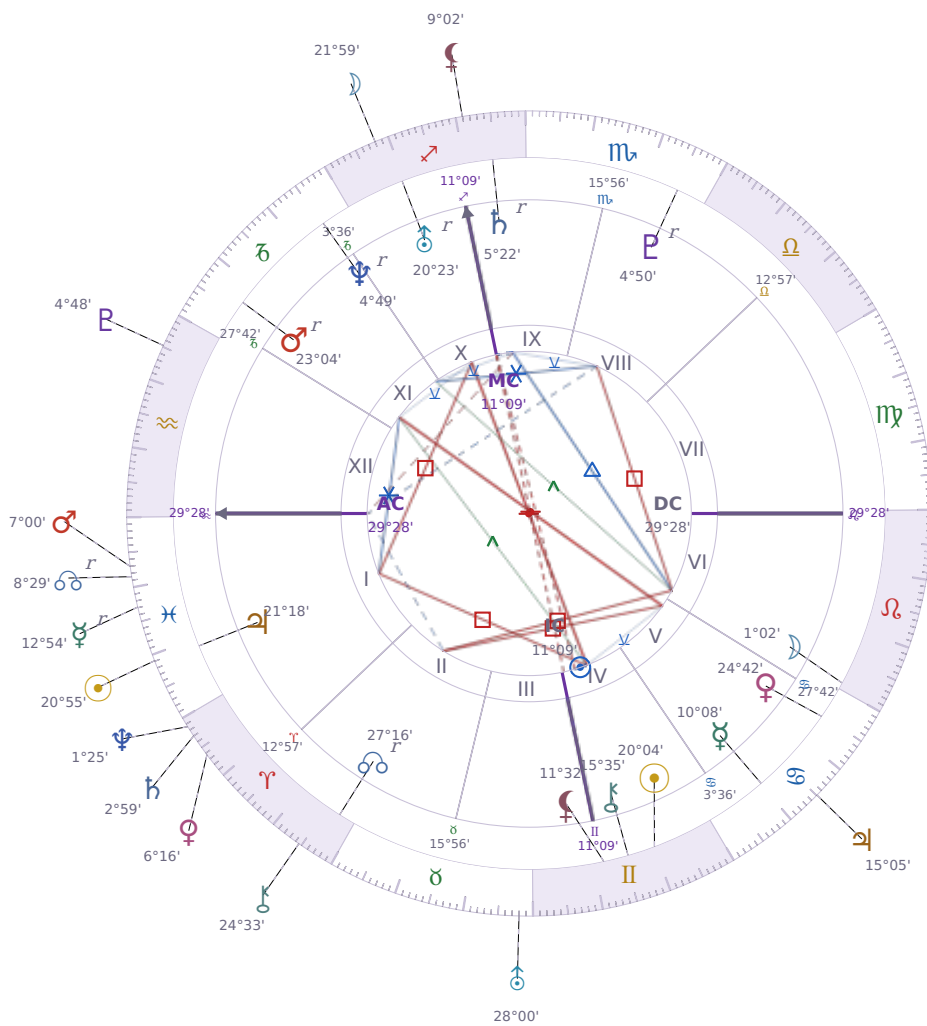

DAILY HOROSCOPE

Shia LaBeouf

American actor (born 1986)

♊ Gemini June 11, 1986 00:14 Los Angeles

Wednesday, 11 March 2026

TRANSITS FOR TODAY

☉ Sun	in ♓ Pisces	20°55'02"
☾ Moon	in ♐ Sagittarius	21°59'18"
☿ Mercury	in ♓ Pisces Rx	12°54'26"
♀ Venus	in ♈ Aries	6°16'49"
♂ Mars	in ♓ Pisces	7°00'57"
♃ Jupiter	in ♋ Cancer	15°05'15"
♄ Saturn	in ♈ Aries	2°59'50"

♅ Uranus	in ♉ Taurus	28°00'10"
♆ Neptune	in ♈ Aries	1°25'46"
♇ Pluto	in ♒ Aquarius	4°48'05"
♁ Chiron	in ♈ Aries	24°33'48"
♁ NNode	in ♓ Pisces Rx	8°29'27"
♁ Lilith	in ♐ Sagittarius	9°02'34"

NATAL PLANETS

KEY DATE

♃ Jupiter stations Direct

Jupiter turning **direct again** means opportunities and decisions that felt stuck or unclear over the past months can finally move ahead with real momentum. What becomes **clearer now** is whether plans, applications, or deals are actually going to work — delays lift and you get actual answers instead of waiting. **Growth starts moving** in the areas where *Jupiter* sits in your chart, so watch for openings in money, work, relationships, or learning that were on pause during the retrograde.