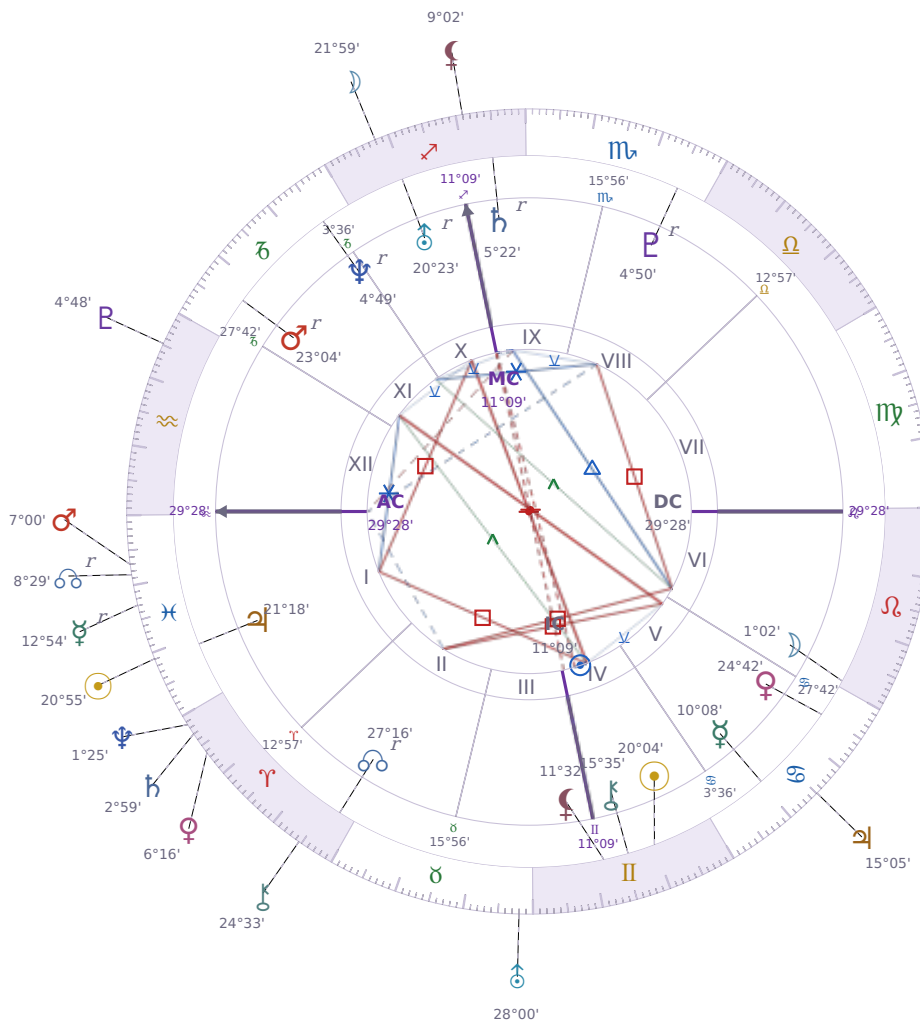

DAILY HOROSCOPE

Shia LaBeouf

American actor (born 1986)

♊ Gemini June 11, 1986 00:14 Los Angeles

Wednesday, 11 March 2026

TRANSITS FOR TODAY

☉ Sun	in ♓ Pisces	20°55'02"
☾ Moon	in ♐ Sagittarius	21°59'18"
☿ Mercury	in ♓ Pisces Rx	12°54'26"
♀ Venus	in ♈ Aries	6°16'49"
♂ Mars	in ♓ Pisces	7°00'57"
♃ Jupiter	in ♋ Cancer	15°05'15"
♄ Saturn	in ♈ Aries	2°59'50"

♅ Uranus	in ♉ Taurus	28°00'10"
♆ Neptune	in ♈ Aries	1°25'46"
♇ Pluto	in ♒ Aquarius	4°48'05"
♁ Chiron	in ♈ Aries	24°33'48"
♁ NNode	in ♓ Pisces Rx	8°29'27"
♁ Lilith	in ♐ Sagittarius	9°02'34"

NATAL PLANETS

KEY DATE

♃ Jupiter stations Direct

Jupiter turning **direct again** means opportunities and decisions that felt stuck or unclear over the past months can finally move ahead with real momentum. What becomes **clearer now** is whether plans, applications, or deals are actually going to work — delays lift and you get actual answers instead of waiting. **Growth starts moving** in the areas where *Jupiter* sits in your chart, so watch for openings in money, work, relationships, or learning that were on pause during the retrograde.