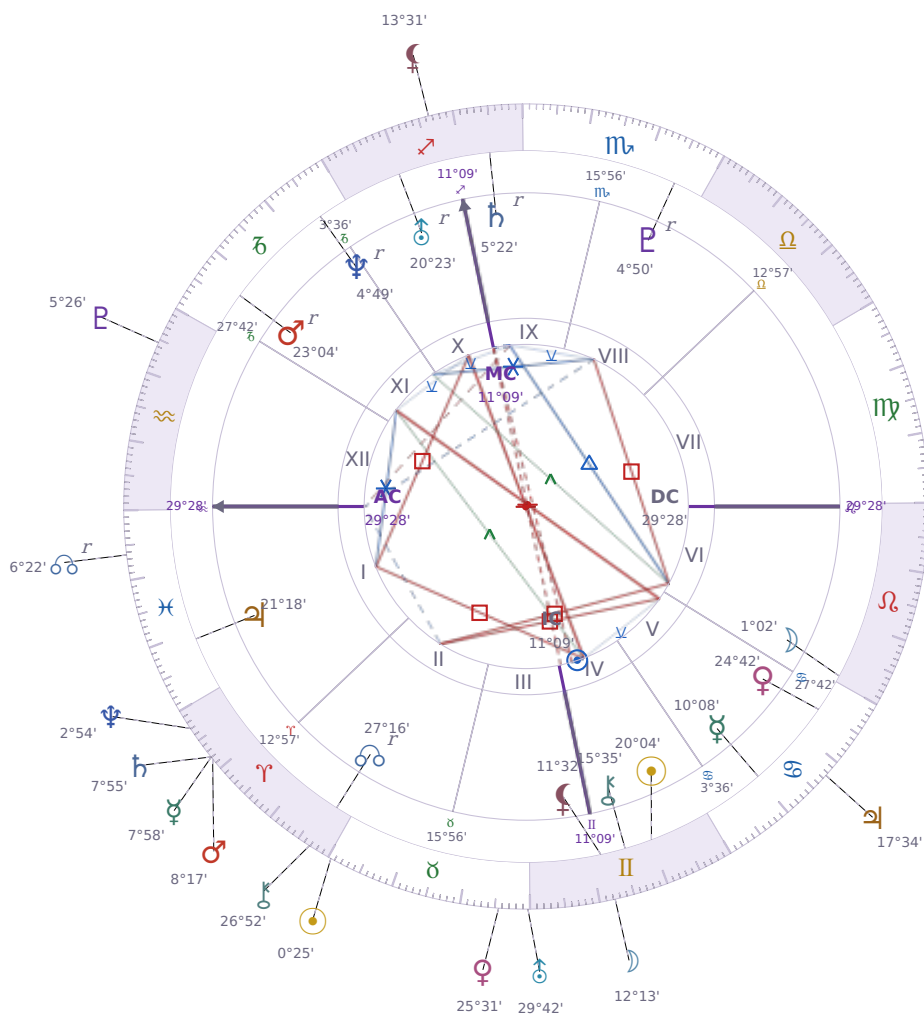

DAILY HOROSCOPE

Shia LaBeouf

American actor (born 1986)

♊ Gemini June 11, 1986 00:14 Los Angeles

Monday, 20 April 2026

TRANSITS FOR TODAY

☉ Sun	in ♉ Taurus	0°25'16"
☾ Moon	in ♊ Gemini	12°13'44"
☿ Mercury	in ♈ Aries	7°58'03"
♀ Venus	in ♉ Taurus	25°31'57"
♂ Mars	in ♈ Aries	8°17'29"
♃ Jupiter	in ♋ Cancer	17°34'06"
♄ Saturn	in ♈ Aries	7°55'47"

♅ Uranus	in ♉ Taurus	29°42'13"
♆ Neptune	in ♈ Aries	2°54'40"
♇ Pluto	in ♒ Aquarius	5°26'56"
♁ Chiron	in ♈ Aries	26°52'19"
♊ NNode	in ♓ Pisces Rx	6°22'20"
♁ Lilith	in ♐ Sagittarius	13°31'30"

NATAL PLANETS

KEY DATE

☉ Sun enters ♉ Taurus

Sun in *Taurus* shifts your focus to **building something solid** — you'll notice yourself moving slower, asking more questions before committing, and **caring more about what lasts** than what's quick or shiny. In relationships and at work, people become more **stubborn but reliable**, and conversations tend to circle back to money, comfort, or security rather than abstract ideas. This four-week period brings a practical mood where **finishing tasks** matters more than starting new ones, and you'll probably spend more time on your home, finances, or strengthening bonds with people you already trust.