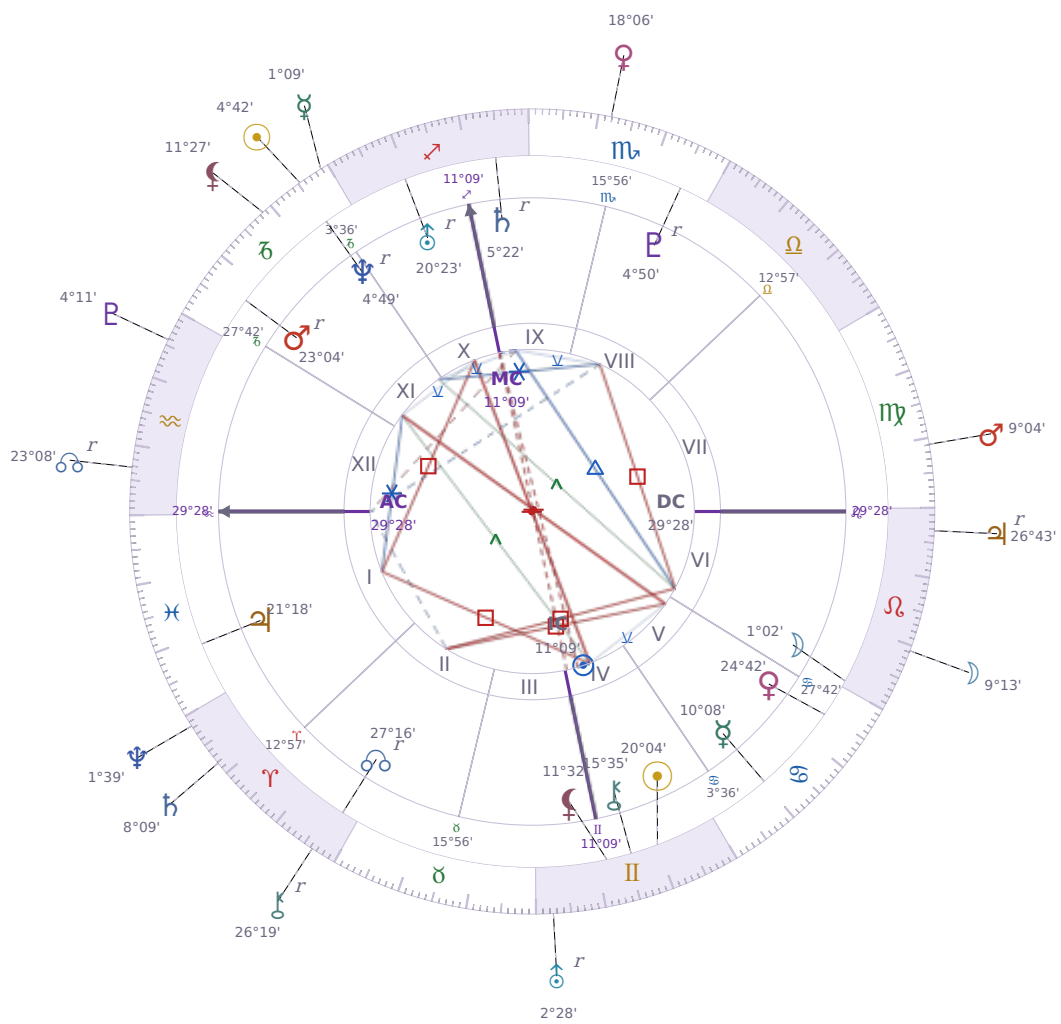

DAILY HOROSCOPE

Shia LaBeouf

American actor (born 1986)

♊ Gemini June 11, 1986 00:14 Los Angeles

Saturday, 26 December 2026

TRANSITS FOR TODAY

☉ Sun	in ♑ Capricorn	4°42'59"
☾ Moon	in ♌ Leo	9°13'26"
☿ Mercury	in ♑ Capricorn	1°09'27"
♀ Venus	in ♏ Scorpio	18°06'44"
♂ Mars	in ♍ Virgo	9°04'47"
♃ Jupiter	in ♌ Leo Rx	26°43'46"
♄ Saturn	in ♈ Aries	8°09'03"

♅ Uranus	in ♊ Gemini	Rx	2°28'43"
♆ Neptune	in ♈ Aries		1°39'59"
♇ Pluto	in ♒ Aquarius		4°11'32"
♁ Chiron	in ♈ Aries	Rx	26°19'20"
♁ NNode	in ♒ Aquarius	Rx	23°08'07"
♁ Lilith	in ♐ Capricorn		11°27'49"

NATAL PLANETS

KEY DATE

☿ Mercury enters ♐ Capricorn

Mercury entering *Capricorn* shifts how you talk and think toward **practical results** — you'll notice yourself cutting out small talk and focusing on what actually matters at work or in conversations. People around you tend to **respect the directness** more during this time, even if your words feel plainer than usual, because *Capricorn* makes communication **efficient and honest**. At work especially, **planning and problem-solving** feel sharper; *Mercury* here rewards you for thinking several steps ahead instead of reacting on the spot.