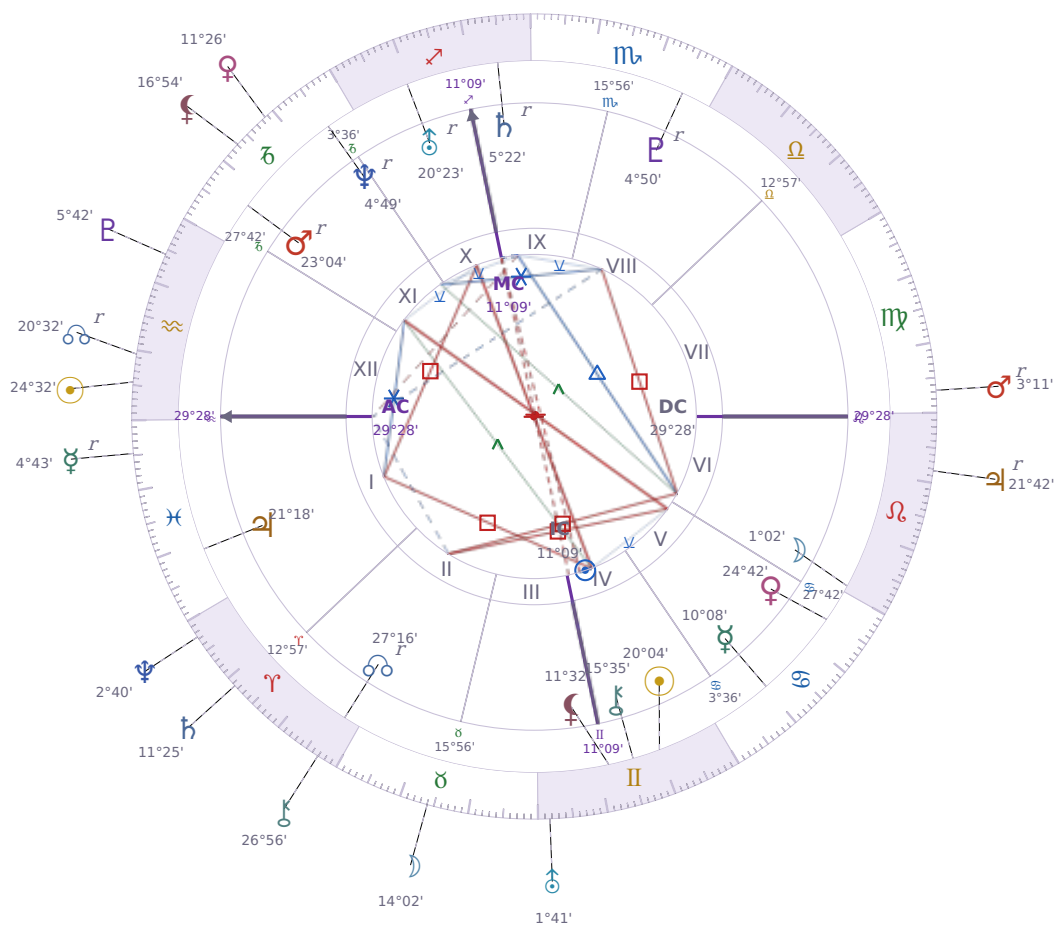

DAILY HOROSCOPE

Shia LaBeouf

American actor (born 1986)

♊ Gemini June 11, 1986 00:14 Los Angeles

Saturday, 13 February 2027

TRANSITS FOR TODAY

☉ Sun	in ♒ Aquarius	24°32'56"
☾ Moon	in ♉ Taurus	14°02'27"
☿ Mercury	in ♊ Pisces Rx	4°43'25"
♀ Venus	in ♋ Capricorn	11°26'28"
♂ Mars	in ♌ Virgo Rx	3°11'29"
♃ Jupiter	in ♌ Leo Rx	21°42'40"
♄ Saturn	in ♈ Aries	11°25'35"

♅ Uranus	in ♊ Gemini	1°41'37"
♆ Neptune	in ♈ Aries	2°40'33"
♇ Pluto	in ♒ Aquarius	5°42'29"
♁ Chiron	in ♈ Aries	26°56'08"
♁ NNode	in ♒ Aquarius Rx	20°32'27"
♁ Lilith	in ♐ Capricorn	16°54'52"

NATAL PLANETS

Saturday · ♄ Saturn

Colors: Violet

Stone: Obsidian

Number: 8