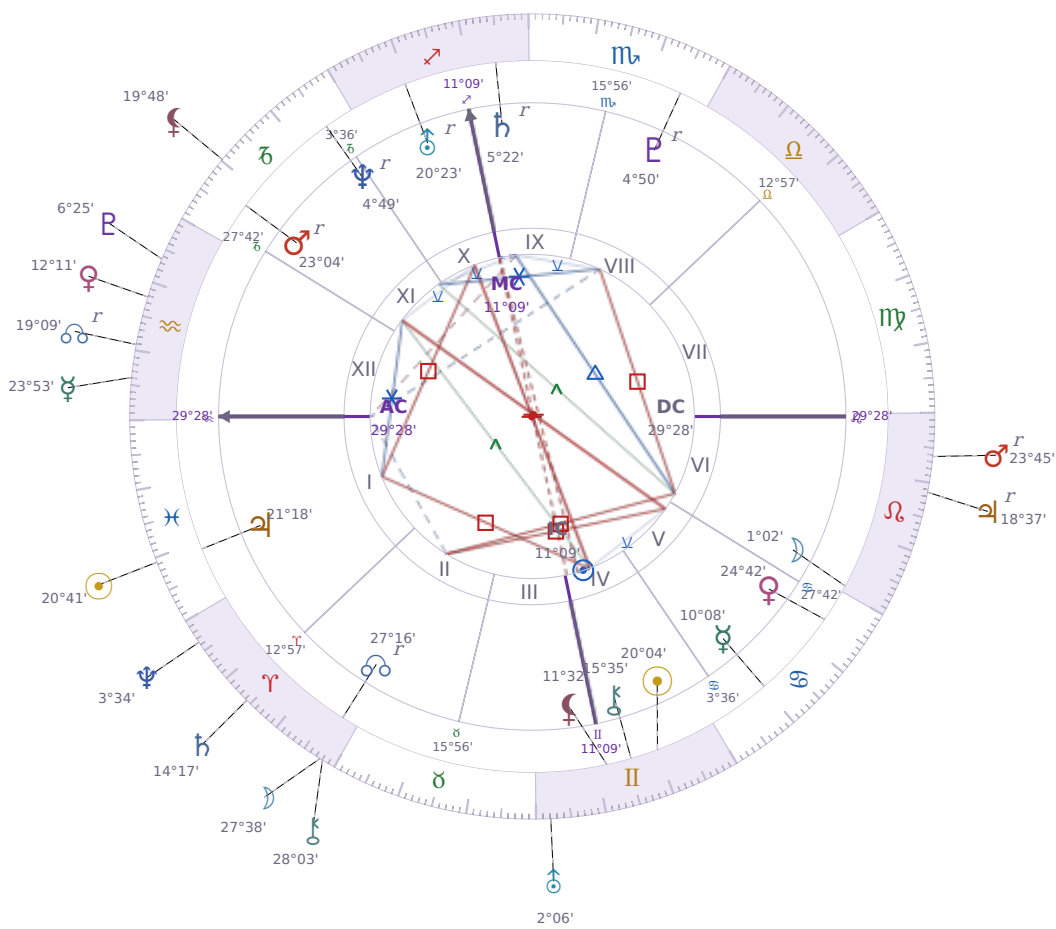

DAILY HOROSCOPE

Shia LaBeouf

American actor (born 1986)

♊ Gemini June 11, 1986 00:14 Los Angeles

Thursday, 11 March 2027

TRANSITS FOR TODAY

☉ Sun	in ♓ Pisces	20°41'04"
☾ Moon	in ♈ Aries	27°38'15"
☿ Mercury	in ♒ Aquarius	23°53'59"
♀ Venus	in ♒ Aquarius	12°11'09"
♂ Mars	in ♌ Leo Rx	23°45'42"
♃ Jupiter	in ♌ Leo Rx	18°37'25"
♄ Saturn	in ♈ Aries	14°17'42"

♅ Uranus	in ♊ Gemini	2°06'07"
♆ Neptune	in ♈ Aries	3°34'38"
♇ Pluto	in ♒ Aquarius	6°25'47"
♁ Chiron	in ♈ Aries	28°03'19"
♁ NNode	in ♒ Aquarius Rx	19°09'50"
♁ Lilith	in ♐ Capricorn	19°48'11"

## KEY TRANSIT FACTORS