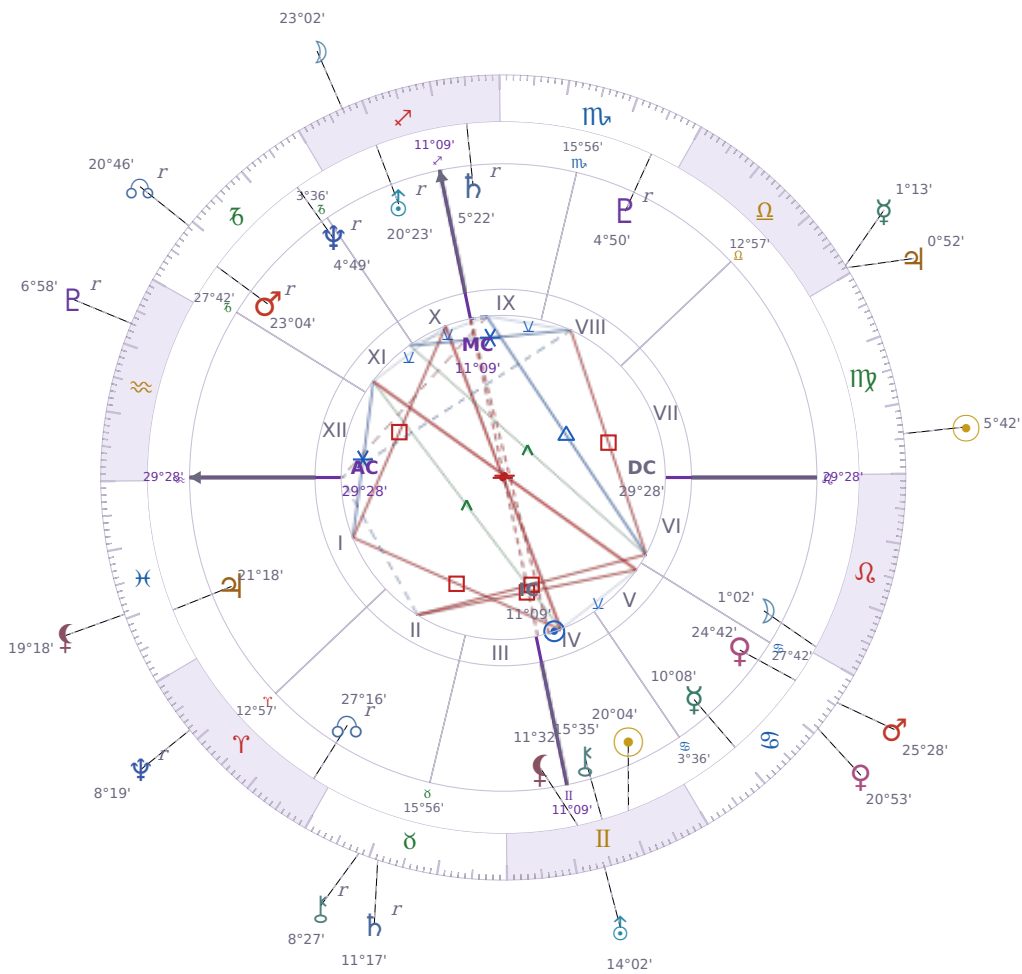

DAILY HOROSCOPE

Shia LaBeouf

American actor (born 1986)

♊ Gemini June 11, 1986 00:14 Los Angeles

Monday, 28 August 2028

TRANSITS FOR TODAY

☉ Sun	in ♍ Virgo	5°42'32"
☾ Moon	in ♐ Sagittarius	23°02'54"
☿ Mercury	in ♎ Libra	1°13'42"
♀ Venus	in ♋ Cancer	20°53'13"
♂ Mars	in ♋ Cancer	25°28'13"
♃ Jupiter	in ♎ Libra	0°52'17"
♄ Saturn	in ♉ Taurus Rx	11°17'11"

♅ Uranus	in ♊ Gemini	14°02'33"
♆ Neptune	in ♈ Aries Rx	8°19'28"
♇ Pluto	in ♒ Aquarius Rx	6°58'04"
♁ Chiron	in ♉ Taurus Rx	8°27'29"
♁ NNode	in ♑ Capricorn Rx	20°46'56"
♁ Lilith	in ♋ Pisces	19°18'54"

NATAL PLANETS