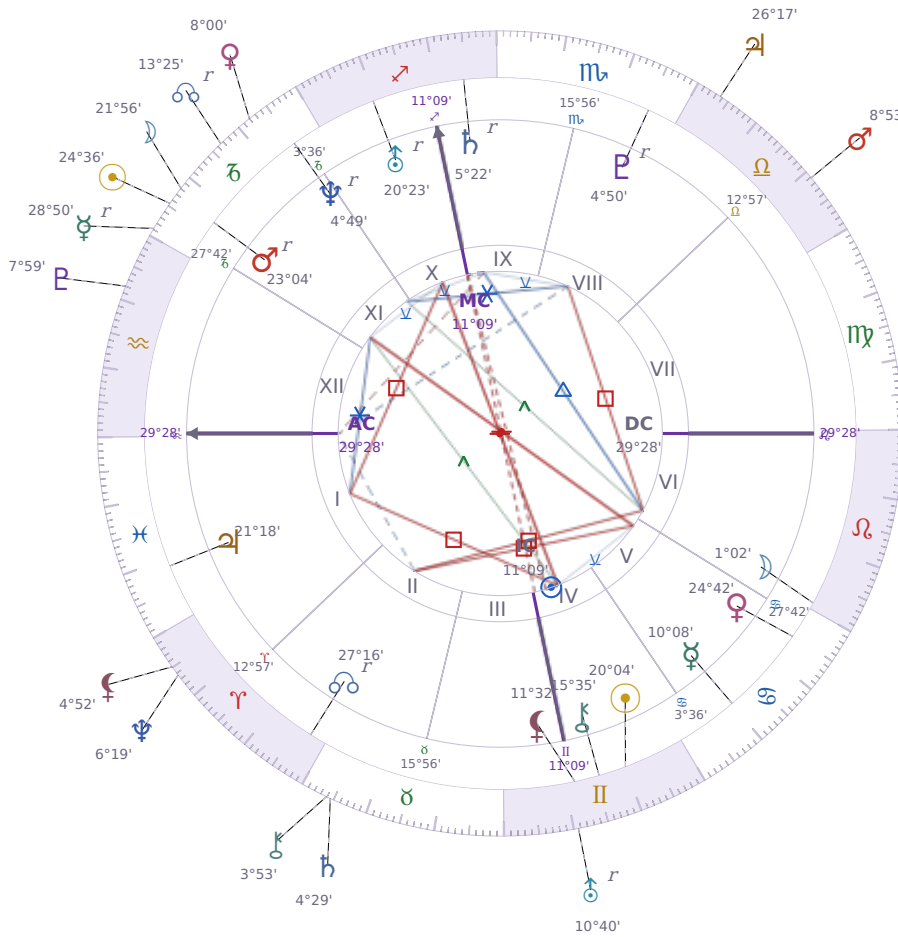

DAILY HOROSCOPE

**Shia LaBeouf**

American actor (born 1986)

♊ Gemini June 11, 1986 00:14 Los Angeles

**Sunday, 14 January 2029**

**TRANSITS FOR TODAY**

☉ Sun	in ♑ Capricorn	24°36'35"
☾ Moon	in ♑ Capricorn	21°56'22"
☿ Mercury	in ♑ Capricorn Rx	28°50'37"
♀ Venus	in ♑ Capricorn	8°00'18"
♂ Mars	in ♎ Libra	8°53'49"
♃ Jupiter	in ♎ Libra	26°17'50"
♄ Saturn	in ♉ Taurus	4°29'32"

♅ Uranus	in ♊ Gemini	Rx	10°40'05"
♆ Neptune	in ♈ Aries		6°19'39"
♇ Pluto	in ♒ Aquarius		7°59'24"
♁ Chiron	in ♉ Taurus		3°53'11"
♁ NNode	in ♐ Capricorn	Rx	13°25'19"
♁ Lilith	in ♈ Aries		4°52'09"