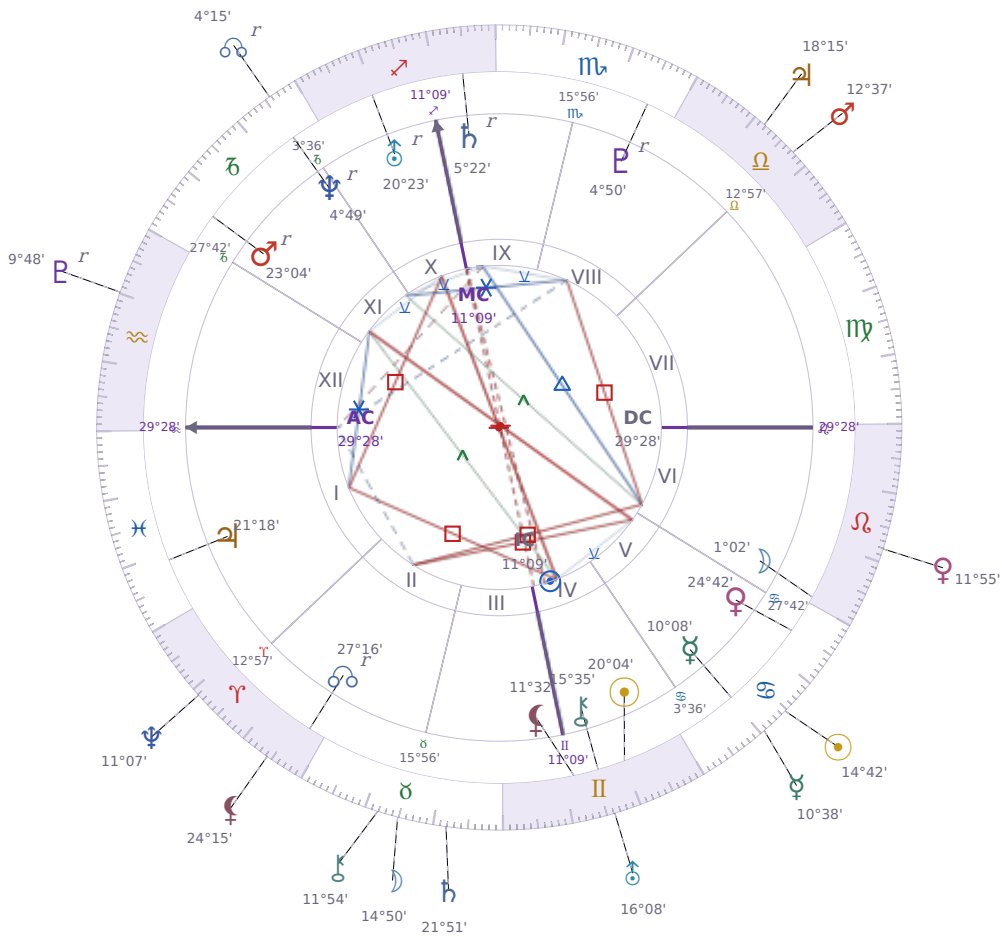

DAILY HOROSCOPE

Shia LaBeouf

American actor (born 1986)

♊ Gemini June 11, 1986 00:14 Los Angeles

Friday, 6 July 2029

TRANSITS FOR TODAY

|           |             |           |
|-----------|-------------|-----------|
| ☉ Sun     | in ♋ Cancer | 14°42'25" |
| ☾ Moon    | in ♉ Taurus | 14°50'48" |
| ☿ Mercury | in ♋ Cancer | 10°38'14" |
| ♀ Venus   | in ♌ Leo    | 11°55'09" |
| ♂ Mars    | in ♎ Libra  | 12°37'12" |
| ♃ Jupiter | in ♎ Libra  | 18°15'28" |
| ♄ Saturn  | in ♉ Taurus | 21°51'46" |

|           |                   |           |
|-----------|-------------------|-----------|
| ♅ Uranus  | in ♊ Gemini       | 16°08'58" |
| ♆ Neptune | in ♈ Aries        | 11°07'31" |
| ♇ Pluto   | in ♒ Aquarius Rx  | 9°48'49"  |
| ♁ Chiron  | in ♉ Taurus       | 11°54'11" |
| ♁ NNode   | in ♑ Capricorn Rx | 4°15'39"  |
| ♁ Lilith  | in ♈ Aries        | 24°15'00" |

## NATAL PLANETS

|              |                  |           |         |
|--------------|------------------|-----------|---------|
| ☉ Sun        | in ♊ Gemini      | 20°04'58" | IV      |
| ☾ Moon       | in ♌ Leo         | 1°02'06"  | VI      |
| ☿ Mercury    | in ♋ Cancer      | 10°08'24" | V       |
| ♀ Venus      | in ♋ Cancer      | 24°42'38" | V       |
| ♂ Mars       | in ♑ Capricorn   | 23°04'43" | XI Rx   |
| ♃ Jupiter    | in ♓ Pisces      | 21°18'19" | I       |
| ♄ Saturn     | in ♐ Sagittarius | 5°22'06"  | IX Rx   |
| ♅ Uranus     | in ♐ Sagittarius | 20°23'33" | X Rx    |
| ♆ Neptune    | in ♑ Capricorn   | 4°49'56"  | XI Rx   |
| ♇ Pluto      | in ♏ Scorpio     | 4°50'50"  | VIII Rx |
| ♁ Chiron     | in ♊ Gemini      | 15°35'02" | IV      |
| ♁ North Node | in ♈ Aries       | 27°16'48" | II Rx   |
| ♁ Lilith     | in ♊ Gemini      | 11°32'35" | IV      |

## KEY TRANSIT FACTORS