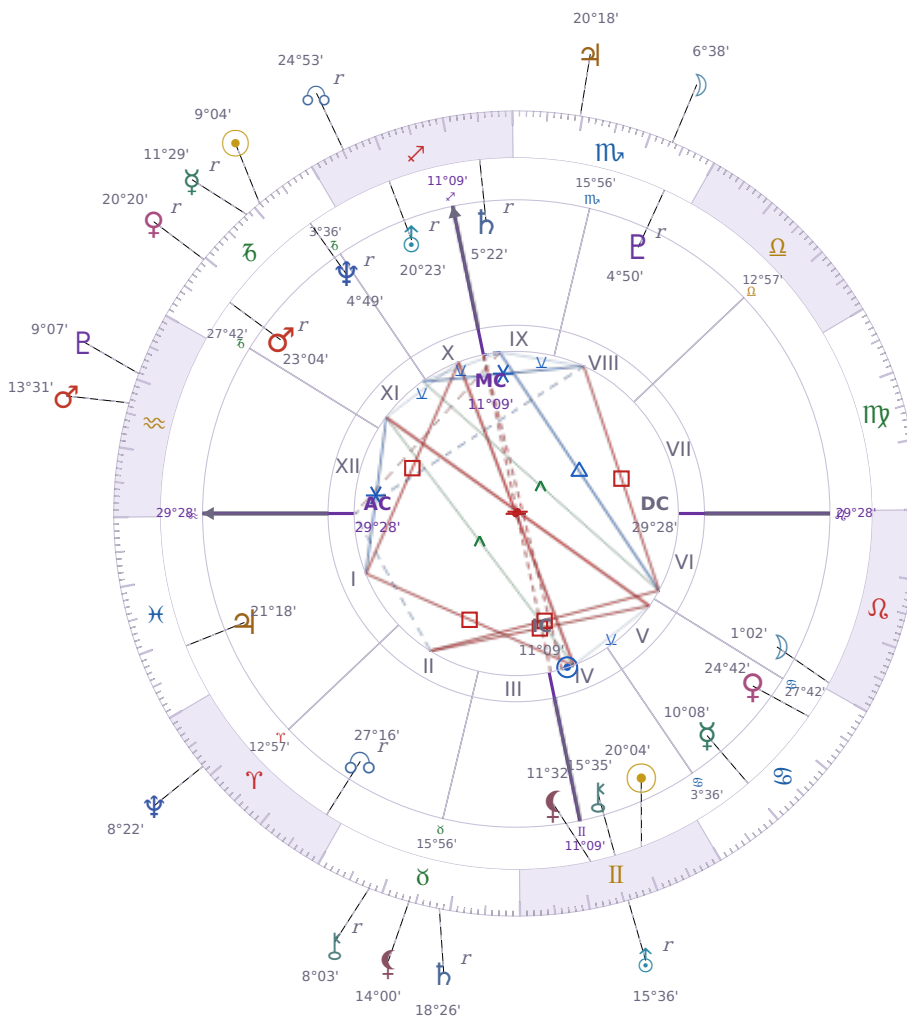

DAILY HOROSCOPE

Shia LaBeouf

American actor (born 1986)

♊ Gemini June 11, 1986 00:14 Los Angeles

Sunday, 30 December 2029

TRANSITS FOR TODAY

☉ Sun	in ♑ Capricorn	9°04'23"
☾ Moon	in ♏ Scorpio	6°38'13"
☿ Mercury	in ♑ Capricorn Rx	11°29'28"
♀ Venus	in ♑ Capricorn Rx	20°20'45"
♂ Mars	in ♒ Aquarius	13°31'21"
♃ Jupiter	in ♏ Scorpio	20°18'32"
♄ Saturn	in ♉ Taurus Rx	18°26'59"

♅ Uranus	in	♊ Gemini Rx	15°36'51"
♆ Neptune	in	♈ Aries	8°22'04"
♇ Pluto	in	♒ Aquarius	9°07'23"
♁ Chiron	in	♉ Taurus Rx	8°03'03"
♁ NNode	in	♐ Sagittarius Rx	24°53'17"
♁ Lilith	in	♉ Taurus	14°00'31"

NATAL PLANETS