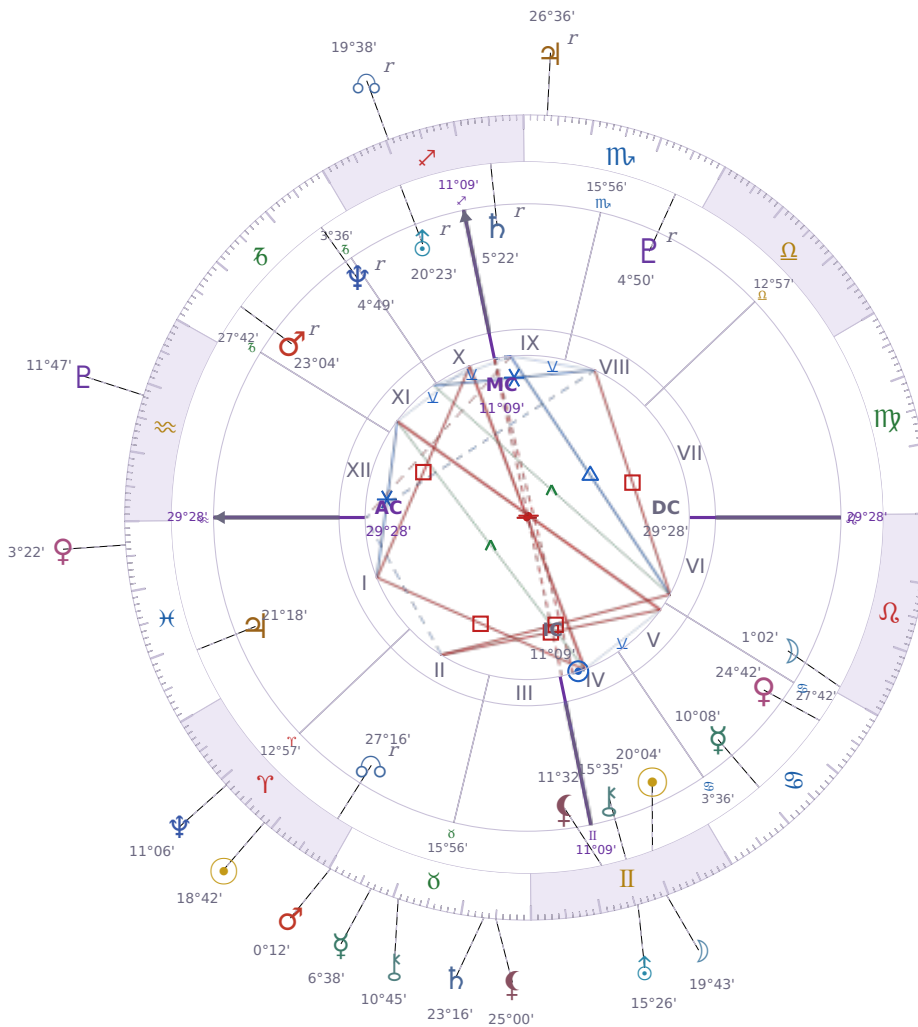

DAILY HOROSCOPE

Shia LaBeouf

American actor (born 1986)

♊ Gemini June 11, 1986 00:14 Los Angeles

Monday, 8 April 2030

TRANSITS FOR TODAY

☉ Sun	in ♈ Aries	18°42'16"
☾ Moon	in ♊ Gemini	19°43'15"
☿ Mercury	in ♉ Taurus	6°38'02"
♀ Venus	in ♊ Pisces	3°22'36"
♂ Mars	in ♉ Taurus	0°12'13"
♃ Jupiter	in ♏ Scorpio Rx	26°36'33"
♄ Saturn	in ♉ Taurus	23°16'08"

♅ Uranus	in ♊ Gemini	15°26'03"
♆ Neptune	in ♈ Aries	11°06'28"
♇ Pluto	in ♒ Aquarius	11°47'31"
♁ Chiron	in ♉ Taurus	10°45'43"
♁ NNode	in ♐ Sagittarius Rx	19°38'43"
♁ Lilith	in ♉ Taurus	25°00'38"

NATAL PLANETS