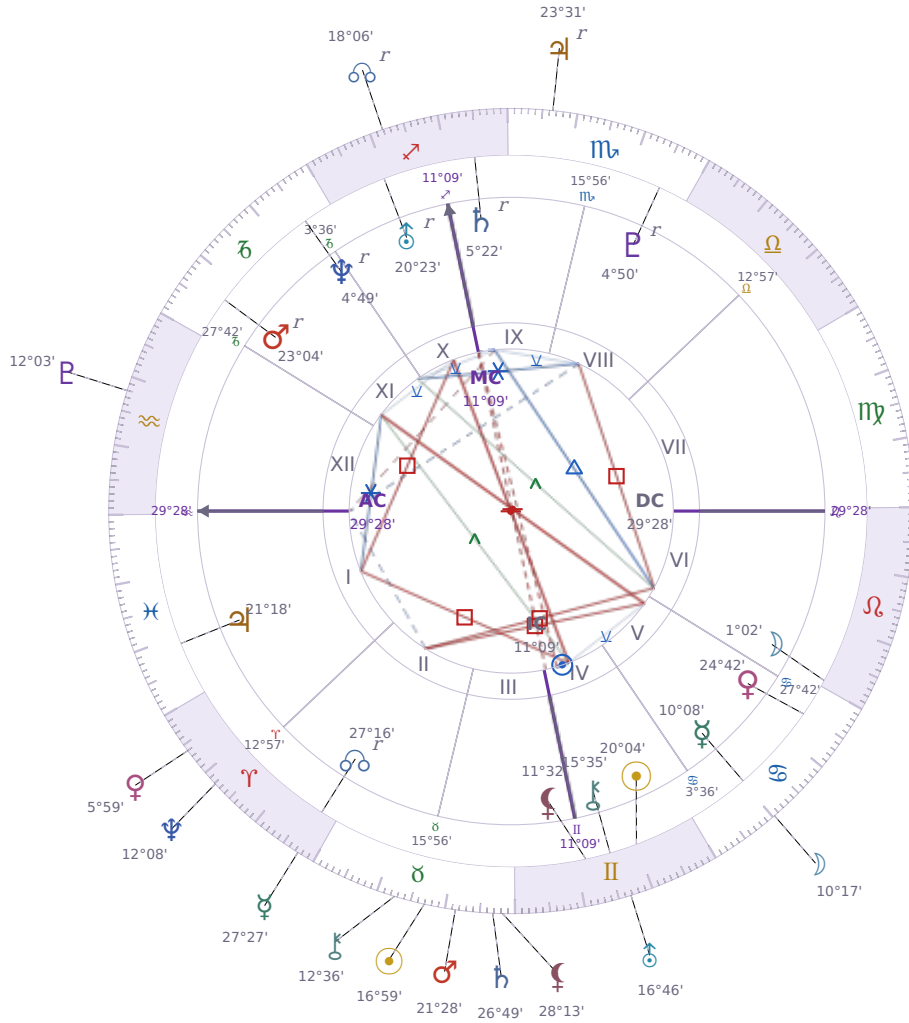

DAILY HOROSCOPE

Shia LaBeouf

American actor (born 1986)

♊ Gemini June 11, 1986 00:14 Los Angeles

Tuesday, 7 May 2030

TRANSITS FOR TODAY

☉ Sun	in ♉ Taurus	16°59'13"
☾ Moon	in ♋ Cancer	10°17'45"
☿ Mercury	in ♈ Aries	27°27'12"
♀ Venus	in ♈ Aries	5°59'36"
♂ Mars	in ♉ Taurus	21°28'49"
♃ Jupiter	in ♏ Scorpio Rx	23°31'39"
♄ Saturn	in ♉ Taurus	26°49'30"
♅ Uranus	in ♊ Gemini	16°46'29"
♆ Neptune	in ♈ Aries	12°08'18"
♇ Pluto	in ♒ Aquarius	12°03'14"
♁ Chiron	in ♉ Taurus	12°36'16"
♊ NNode	in ♐ Sagittarius Rx	18°06'34"
♋ Lilith	in ♉ Taurus	28°13'39"

NATAL PLANETS

☉ Sun	in ♊ Gemini	20°04'58"	IV
☾ Moon	in ♌ Leo	1°02'06"	VI
☿ Mercury	in ♋ Cancer	10°08'24"	V
♀ Venus	in ♋ Cancer	24°42'38"	V
♂ Mars	in ♐ Capricorn	23°04'43"	XI Rx
♃ Jupiter	in ♓ Pisces	21°18'19"	I
♄ Saturn	in ♐ Sagittarius	5°22'06"	IX Rx
♅ Uranus	in ♐ Sagittarius	20°23'33"	X Rx
♆ Neptune	in ♐ Capricorn	4°49'56"	XI Rx
♇ Pluto	in ♏ Scorpio	4°50'50"	VIII Rx
♁ Chiron	in ♊ Gemini	15°35'02"	IV
♁ North Node	in ♈ Aries	27°16'48"	II Rx
♁ Lilith	in ♊ Gemini	11°32'35"	IV

KEY DATE

☿ Mercury stations Direct

Mercury stationing direct means **conversations and decisions that felt stuck** will start moving again, and you'll notice **clarity returning** to emails, plans, and talks that were confusing before. At work and in daily life, **miscommunications often resolve themselves** once this station passes, and people tend to follow through on things they'd postponed. Over the next few days, **information you've been waiting for** usually arrives, and you'll feel ready to **commit to choices** you'd been sitting on.