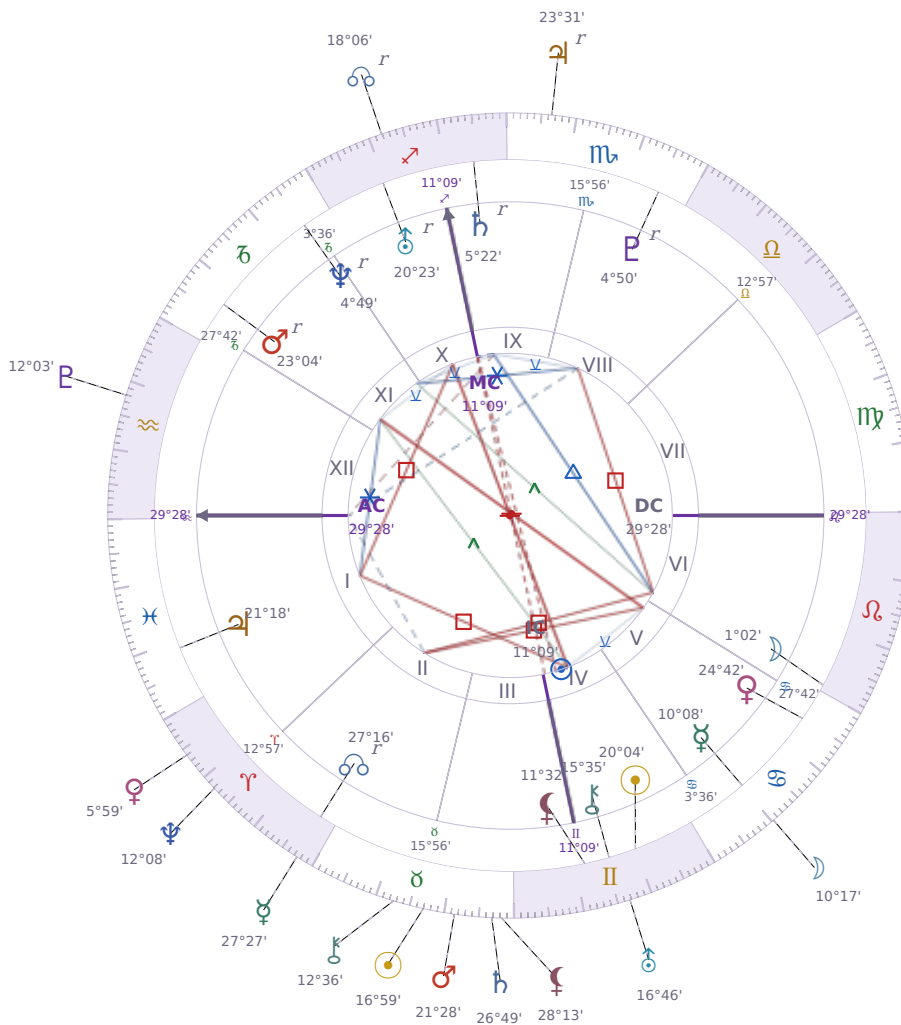

DAILY HOROSCOPE

Shia LaBeouf

American actor (born 1986)

♊ Gemini June 11, 1986 00:14 Los Angeles

Tuesday, 7 May 2030

TRANSITS FOR TODAY

☉ Sun	in ♉ Taurus	16°59'13"
☾ Moon	in ♋ Cancer	10°17'45"
☿ Mercury	in ♈ Aries	27°27'12"
♀ Venus	in ♈ Aries	5°59'36"
♂ Mars	in ♉ Taurus	21°28'49"
♃ Jupiter	in ♏ Scorpio Rx	23°31'39"
♄ Saturn	in ♉ Taurus	26°49'30"

♅ Uranus	in ♊ Gemini	16°46'29"
♆ Neptune	in ♈ Aries	12°08'18"
♇ Pluto	in ♒ Aquarius	12°03'14"
♁ Chiron	in ♉ Taurus	12°36'16"
♁ NNode	in ♐ Sagittarius Rx	18°06'34"
♁ Lilith	in ♉ Taurus	28°13'39"

NATAL PLANETS