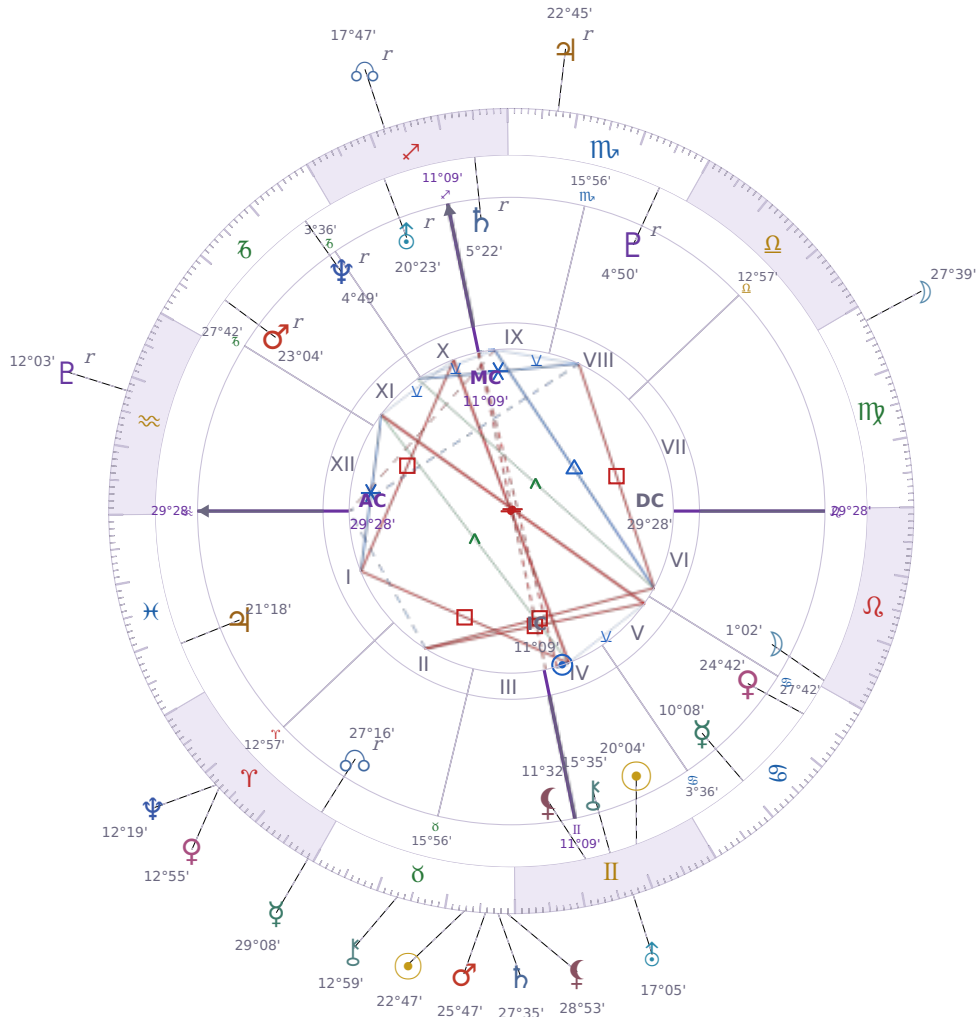

DAILY HOROSCOPE

Shia LaBeouf

American actor (born 1986)

♊ Gemini June 11, 1986 00:14 Los Angeles

Monday, 13 May 2030

TRANSITS FOR TODAY

☉ Sun	in ♉ Taurus	22°47'12"
☾ Moon	in ♍ Virgo	27°39'45"
☿ Mercury	in ♈ Aries	29°08'14"
♀ Venus	in ♈ Aries	12°55'13"
♂ Mars	in ♉ Taurus	25°47'36"
♃ Jupiter	in ♏ Scorpio Rx	22°45'59"
♄ Saturn	in ♉ Taurus	27°35'51"
♅ Uranus	in ♊ Gemini	17°05'58"
♆ Neptune	in ♈ Aries	12°19'38"
♇ Pluto	in ♒ Aquarius Rx	12°03'38"
♁ Chiron	in ♉ Taurus	12°59'25"
♊ NNode	in ♐ Sagittarius Rx	17°47'30"
♁ Lilith	in ♉ Taurus	28°53'34"

NATAL PLANETS

☉ Sun	in ♊ Gemini	20°04'58"	IV
☾ Moon	in ♌ Leo	1°02'06"	VI
☿ Mercury	in ♋ Cancer	10°08'24"	V
♀ Venus	in ♋ Cancer	24°42'38"	V
♂ Mars	in ♑ Capricorn	23°04'43"	XI Rx
♃ Jupiter	in ♓ Pisces	21°18'19"	I
♄ Saturn	in ♐ Sagittarius	5°22'06"	IX Rx
♅ Uranus	in ♐ Sagittarius	20°23'33"	X Rx
♆ Neptune	in ♑ Capricorn	4°49'56"	XI Rx
♇ Pluto	in ♏ Scorpio	4°50'50"	VIII Rx
♁ Chiron	in ♊ Gemini	15°35'02"	IV
♁ North Node	in ♈ Aries	27°16'48"	II Rx
♁ Lilith	in ♊ Gemini	11°32'35"	IV