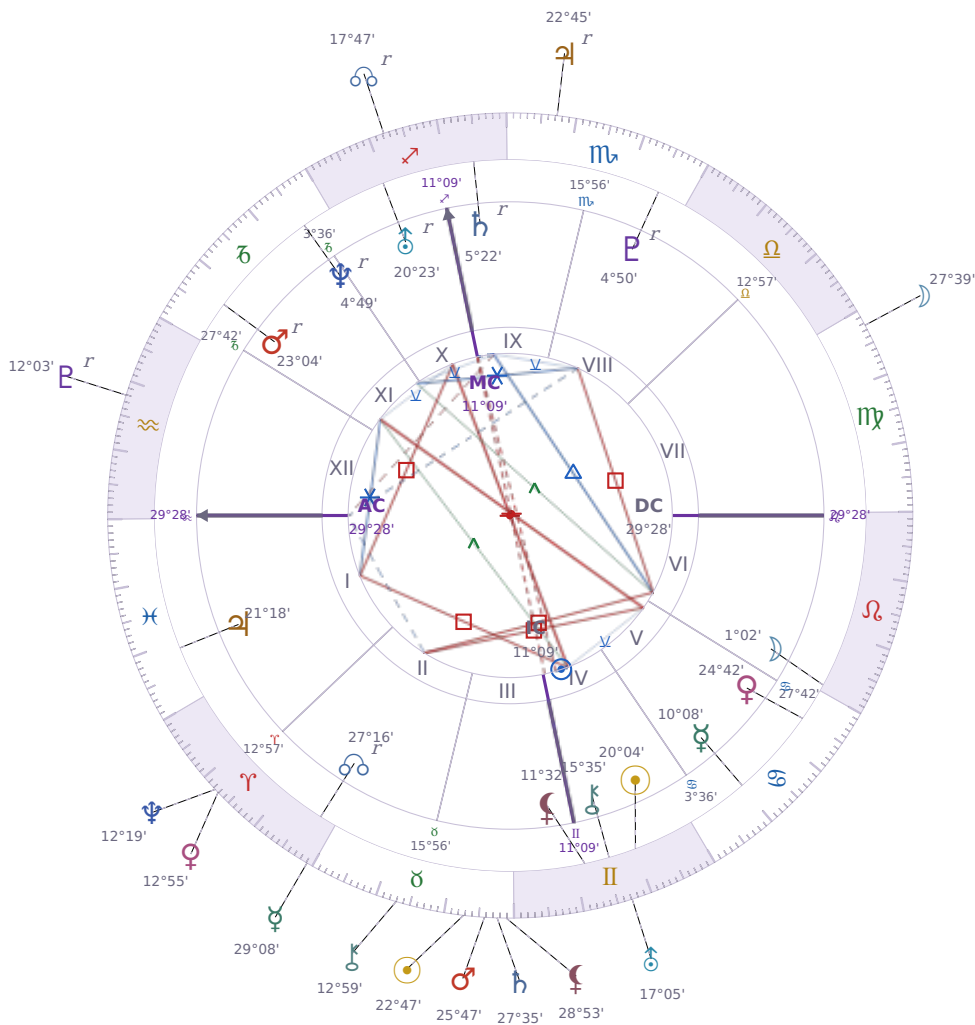

DAILY HOROSCOPE

Shia LaBeouf

American actor (born 1986)

♊ Gemini June 11, 1986 00:14 Los Angeles

Monday, 13 May 2030

TRANSITS FOR TODAY

☉ Sun	in ♉ Taurus	22°47'12"
☾ Moon	in ♍ Virgo	27°39'45"
☿ Mercury	in ♈ Aries	29°08'14"
♀ Venus	in ♈ Aries	12°55'13"
♂ Mars	in ♉ Taurus	25°47'36"
♃ Jupiter	in ♏ Scorpio Rx	22°45'59"
♄ Saturn	in ♉ Taurus	27°35'51"

♅ Uranus	in ♊ Gemini	17°05'58"
♆ Neptune	in ♈ Aries	12°19'38"
♇ Pluto	in ♒ Aquarius Rx	12°03'38"
♁ Chiron	in ♉ Taurus	12°59'25"
♁ NNode	in ♐ Sagittarius Rx	17°47'30"
♁ Lilith	in ♉ Taurus	28°53'34"

NATAL PLANETS