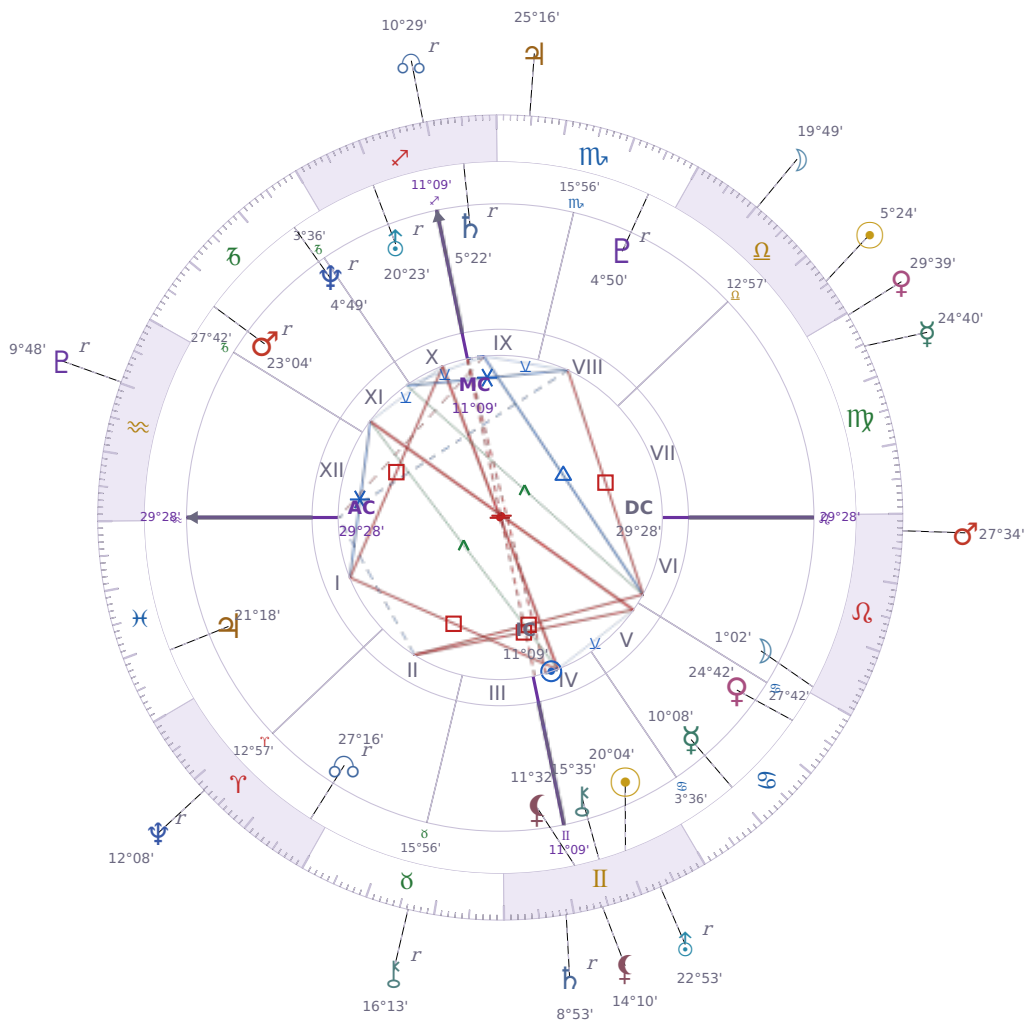

DAILY HOROSCOPE

Shia LaBeouf

American actor (born 1986)

♊ Gemini June 11, 1986 00:14 Los Angeles

Saturday, 28 September 2030

TRANSITS FOR TODAY

☉ Sun	in ♎ Libra	5°24'49"
☾ Moon	in ♎ Libra	19°49'24"
☿ Mercury	in ♍ Virgo	24°40'11"
♀ Venus	in ♍ Virgo	29°39'33"
♂ Mars	in ♌ Leo	27°34'47"
♃ Jupiter	in ♏ Scorpio	25°16'06"
♄ Saturn	in ♊ Gemini Rx	8°53'35"

♅ Uranus	in ♊ Gemini	Rx	22°53'39"
♆ Neptune	in ♈ Aries	Rx	12°08'44"
♇ Pluto	in ♒ Aquarius	Rx	9°48'00"
♁ Chiron	in ♉ Taurus	Rx	16°13'31"
♁ NNode	in ♐ Sagittarius	Rx	10°29'03"
♁ Lilith	in ♊ Gemini		14°10'50"

KEY TRANSIT FACTORS

♅ Uranus ☐ Square ♃ natal Jupiter ★

Right now you are restless with your current plans and want to scrap them for something completely different, even when things are working reasonably well. You feel **impatient with limits** and may make sudden decisions about money, education, or travel that you have not fully thought through. Over the coming weeks, impulsive moves could create real practical problems that take time to fix.