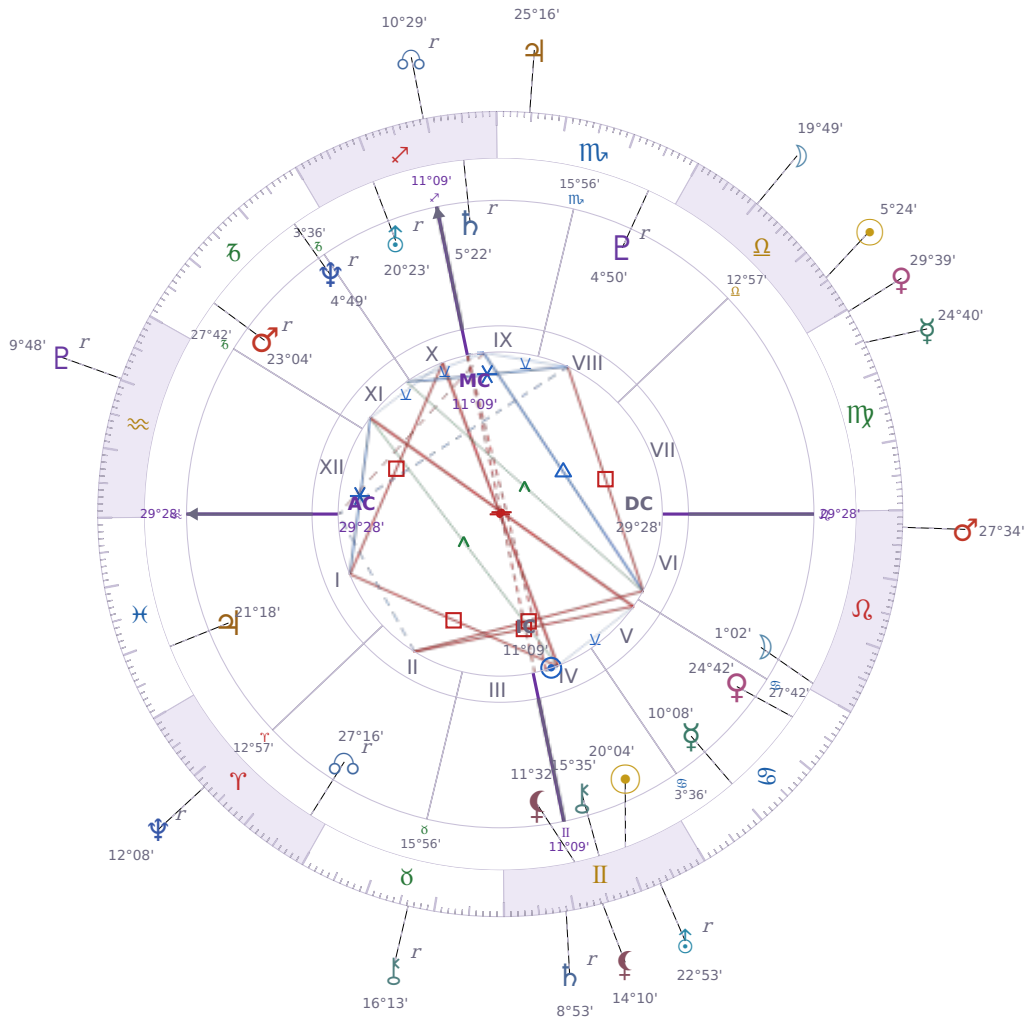

DAILY HOROSCOPE

Shia LaBeouf

American actor (born 1986)

♊ Gemini June 11, 1986 00:14 Los Angeles

Saturday, 28 September 2030

TRANSITS FOR TODAY

☉ Sun	in ♎ Libra	5°24'49"
☾ Moon	in ♎ Libra	19°49'24"
☿ Mercury	in ♍ Virgo	24°40'11"
♀ Venus	in ♍ Virgo	29°39'33"
♂ Mars	in ♌ Leo	27°34'47"
♃ Jupiter	in ♏ Scorpio	25°16'06"
♄ Saturn	in ♊ Gemini Rx	8°53'35"
♅ Uranus	in ♊ Gemini Rx	22°53'39"
♆ Neptune	in ♈ Aries Rx	12°08'44"
♇ Pluto	in ♒ Aquarius Rx	9°48'00"
♁ Chiron	in ♉ Taurus Rx	16°13'31"
♊ NNode	in ♐ Sagittarius Rx	10°29'03"
♋ Lilith	in ♊ Gemini	14°10'50"

NATAL PLANETS

☉ Sun	in ♊ Gemini	20°04'58"	IV
☾ Moon	in ♌ Leo	1°02'06"	VI
☿ Mercury	in ♋ Cancer	10°08'24"	V
♀ Venus	in ♋ Cancer	24°42'38"	V
♂ Mars	in ♐ Capricorn	23°04'43"	XI Rx
♃ Jupiter	in ♓ Pisces	21°18'19"	I
♄ Saturn	in ♐ Sagittarius	5°22'06"	IX Rx
♅ Uranus	in ♐ Sagittarius	20°23'33"	X Rx
♆ Neptune	in ♐ Capricorn	4°49'56"	XI Rx
♇ Pluto	in ♏ Scorpio	4°50'50"	VIII Rx
♁ Chiron	in ♊ Gemini	15°35'02"	IV
♁ North Node	in ♈ Aries	27°16'48"	II Rx
♁ Lilith	in ♊ Gemini	11°32'35"	IV

KEY TRANSIT FACTORS

♅ Uranus ☐ Square ♃ natal Jupiter ★

Right now you are restless with your current plans and want to scrap them for something completely different, even when things are working reasonably well. You feel **impatient with limits** and may make sudden decisions about money, education, or travel that you have not fully thought through. Over the coming weeks, impulsive moves could create real practical problems that take time to fix.