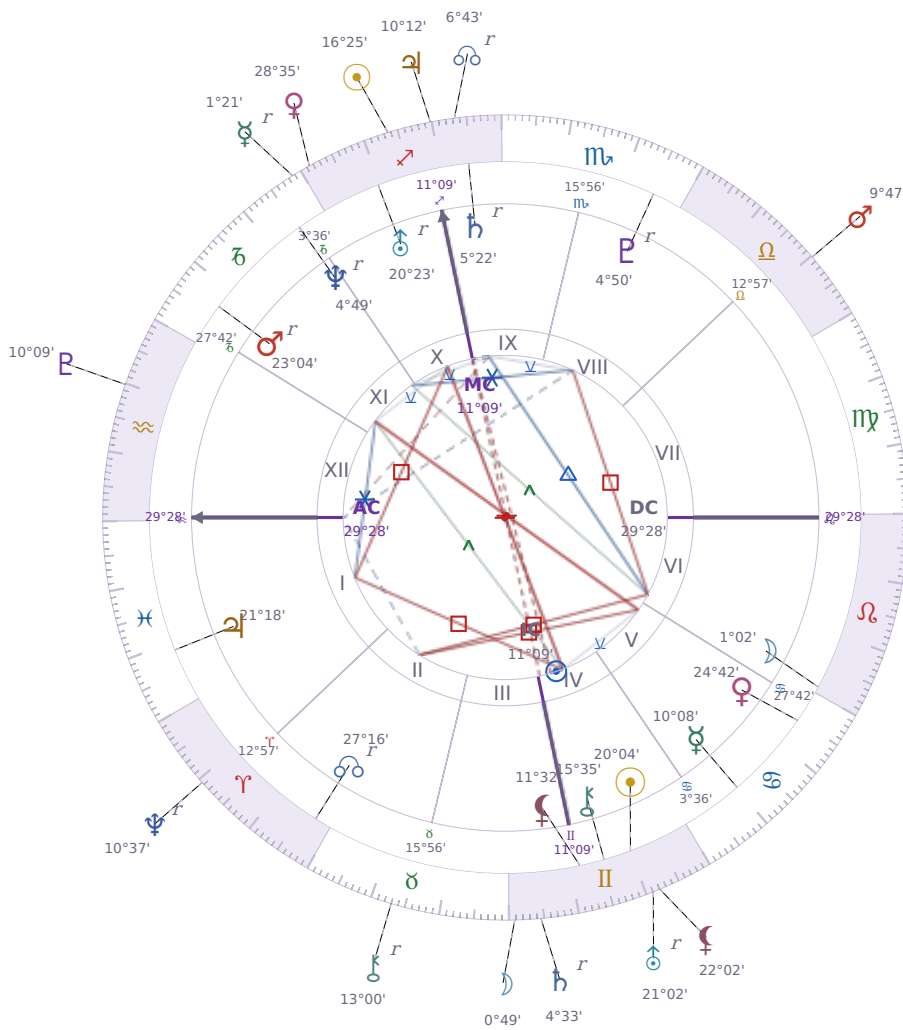

DAILY HOROSCOPE

## Shia LaBeouf

American actor (born 1986)

♊ Gemini June 11, 1986 00:14 Los Angeles

**Sunday, 8 December 2030**