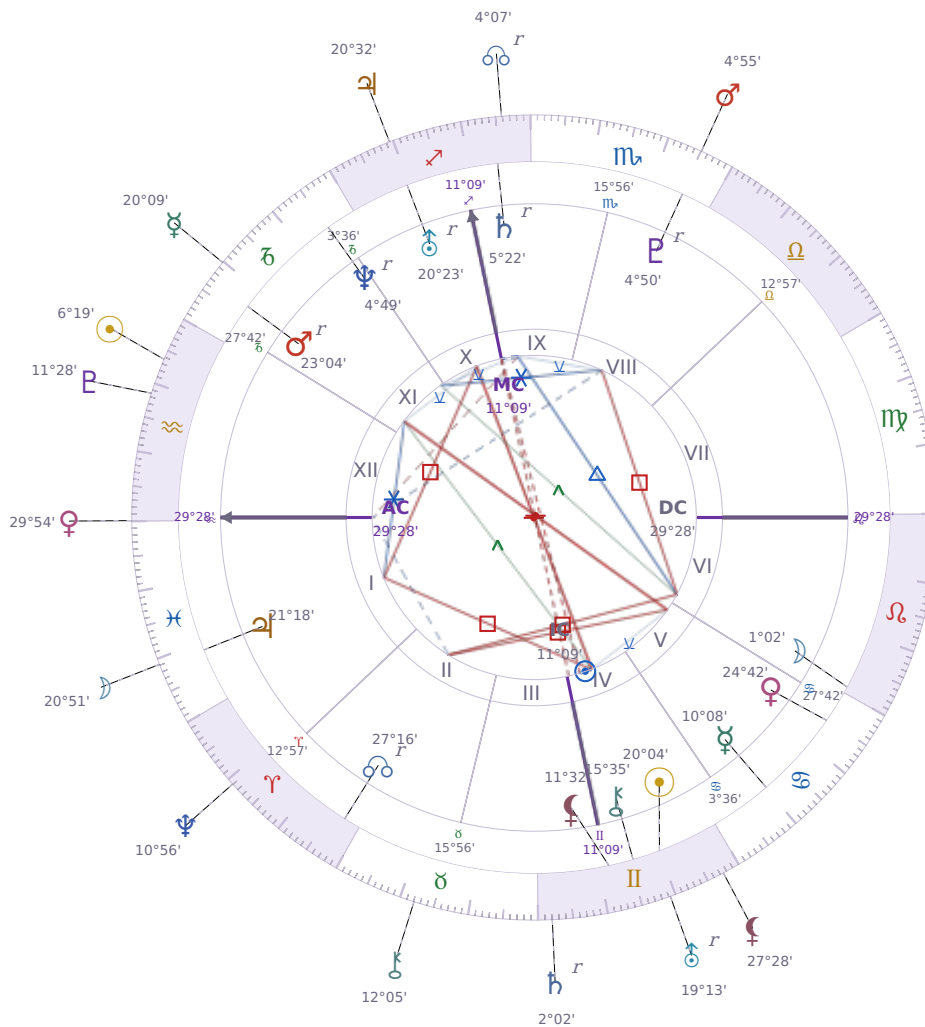

DAILY HOROSCOPE

Shia LaBeouf

American actor (born 1986)

♊ Gemini June 11, 1986 00:14 Los Angeles

Sunday, 26 January 2031

TRANSITS FOR TODAY

☉ Sun	in ♒ Aquarius	6°19'36"
☾ Moon	in ♓ Pisces	20°51'58"
☿ Mercury	in ♐ Capricorn	20°09'49"
♀ Venus	in ♒ Aquarius	29°54'22"
♂ Mars	in ♏ Scorpio	4°55'41"
♃ Jupiter	in ♐ Sagittarius	20°32'32"
♄ Saturn	in ♊ Gemini Rx	2°02'06"

♅ Uranus	in	♊ Gemini Rx	19°13'35"
♆ Neptune	in	♈ Aries	10°56'13"
♇ Pluto	in	♒ Aquarius	11°28'36"
♁ Chiron	in	♉ Taurus	12°05'04"
♁ NNode	in	♐ Sagittarius Rx	4°07'48"
♁ Lilith	in	♊ Gemini	27°28'48"

NATAL PLANETS

KEY TRANSIT FACTORS

♅ Uranus ☐ Square ♃ natal Jupiter ★

Right now you are restless with your current plans and want to scrap them for something completely different, even when things are working reasonably well. You feel **impatient with limits** and may make sudden decisions about money, education, or travel that you have not fully thought through. Over the coming weeks, impulsive moves could create real practical problems that take time to fix.