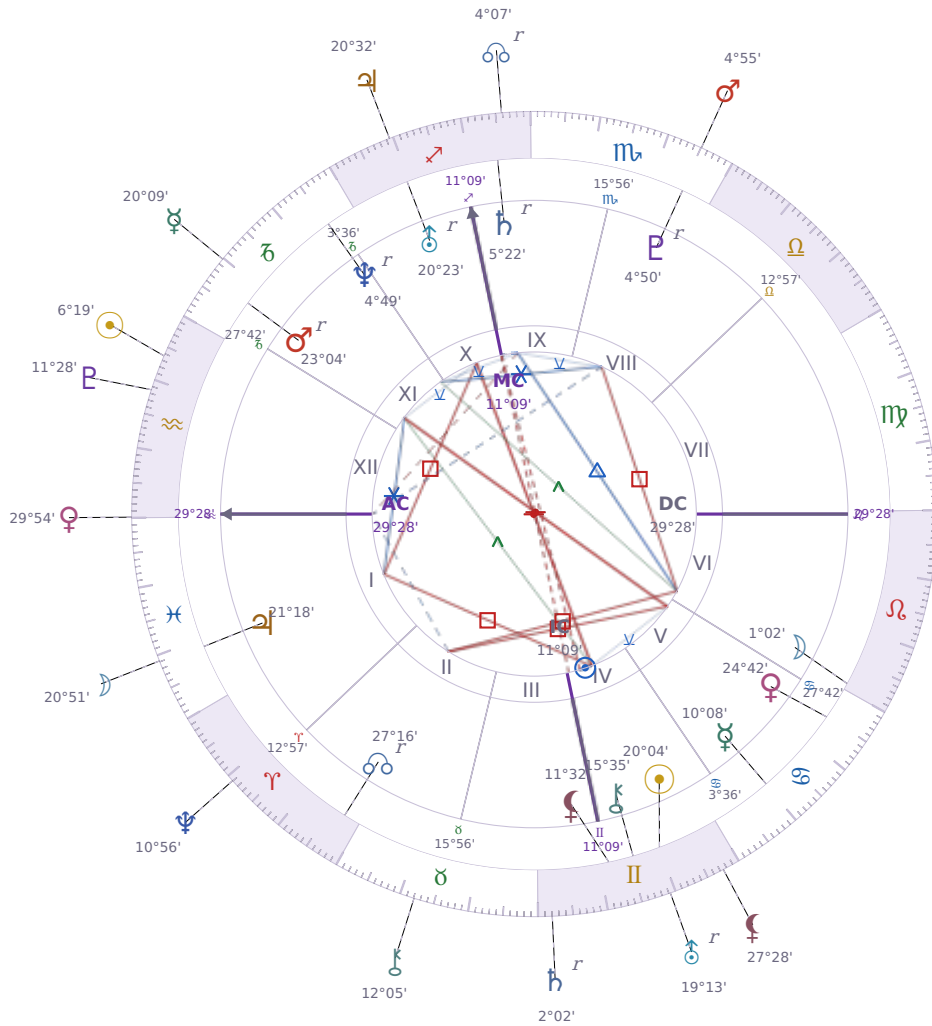

DAILY HOROSCOPE

Shia LaBeouf

American actor (born 1986)

♊ Gemini June 11, 1986 00:14 Los Angeles

Sunday, 26 January 2031

TRANSITS FOR TODAY

☉ Sun	in ♒ Aquarius	6°19'36"
☾ Moon	in ♓ Pisces	20°51'58"
☿ Mercury	in ♐ Capricorn	20°09'49"
♀ Venus	in ♒ Aquarius	29°54'22"
♂ Mars	in ♏ Scorpio	4°55'41"
♃ Jupiter	in ♐ Sagittarius	20°32'32"
♄ Saturn	in ♊ Gemini Rx	2°02'06"
♅ Uranus	in ♊ Gemini Rx	19°13'35"
♆ Neptune	in ♈ Aries	10°56'13"
♇ Pluto	in ♒ Aquarius	11°28'36"
♁ Chiron	in ♉ Taurus	12°05'04"
♊ NNode	in ♐ Sagittarius Rx	4°07'48"
♋ Lilith	in ♊ Gemini	27°28'48"

## NATAL PLANETS

☉ Sun	in ♊ Gemini	20°04'58"	IV
☾ Moon	in ♌ Leo	1°02'06"	VI
☿ Mercury	in ♋ Cancer	10°08'24"	V
♀ Venus	in ♋ Cancer	24°42'38"	V
♂ Mars	in ♐ Capricorn	23°04'43"	XI Rx
♃ Jupiter	in ♓ Pisces	21°18'19"	I
♄ Saturn	in ♐ Sagittarius	5°22'06"	IX Rx
♅ Uranus	in ♐ Sagittarius	20°23'33"	X Rx
♆ Neptune	in ♐ Capricorn	4°49'56"	XI Rx
♇ Pluto	in ♏ Scorpio	4°50'50"	VIII Rx
♁ Chiron	in ♊ Gemini	15°35'02"	IV
♁ North Node	in ♈ Aries	27°16'48"	II Rx
♁ Lilith	in ♊ Gemini	11°32'35"	IV

## KEY TRANSIT FACTORS

### ♅ Uranus ☐ Square ♃ natal Jupiter ★

Right now you are restless with your current plans and want to scrap them for something completely different, even when things are working reasonably well. You feel **impatient with limits** and may make sudden decisions about money, education, or travel that you have not fully thought through. Over the coming weeks, impulsive moves could create real practical problems that take time to fix.