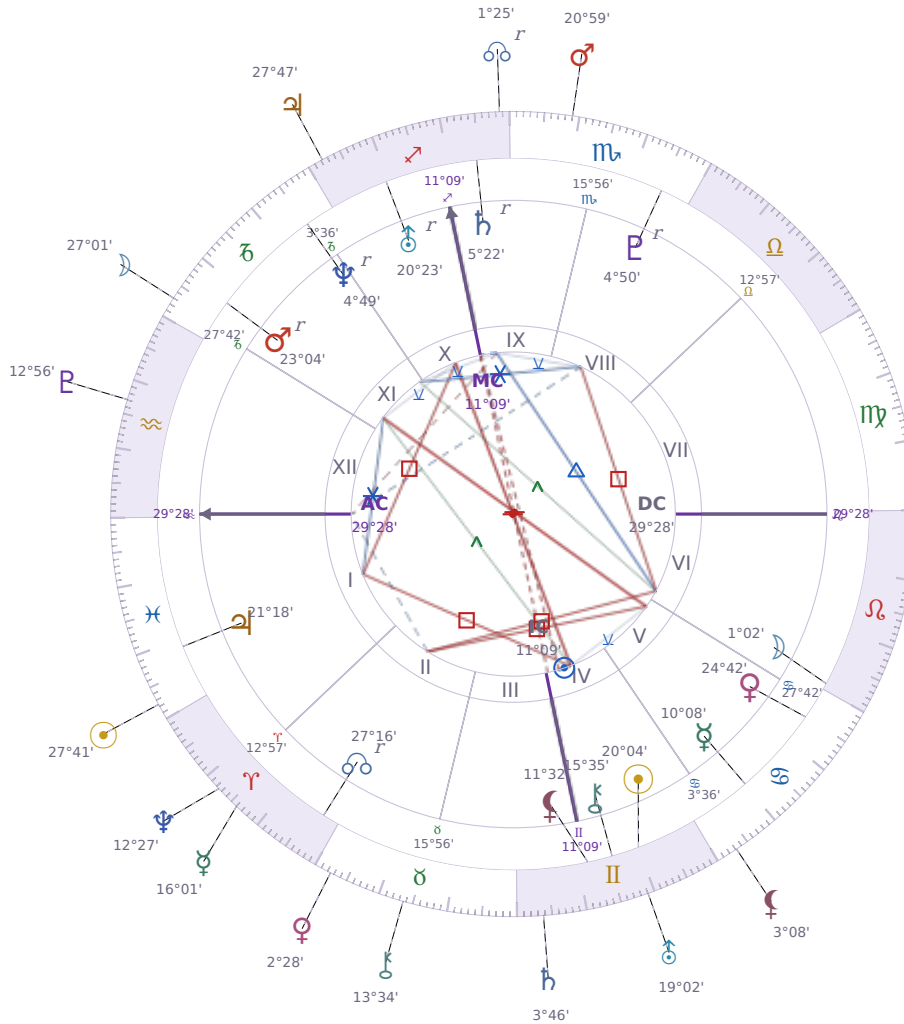

DAILY HOROSCOPE

Shia LaBeouf

American actor (born 1986)

♊ Gemini June 11, 1986 00:14 Los Angeles

Tuesday, 18 March 2031

TRANSITS FOR TODAY

|           |                     |           |
|-----------|---------------------|-----------|
| ☉ Sun     | in ♓ Pisces         | 27°41'32" |
| ☾ Moon    | in ♑ Capricorn      | 27°01'08" |
| ☿ Mercury | in ♈ Aries          | 16°01'52" |
| ♀ Venus   | in ♉ Taurus         | 2°28'15"  |
| ♂ Mars    | in ♏ Scorpio        | 20°59'13" |
| ♃ Jupiter | in ♐ Sagittarius    | 27°47'15" |
| ♄ Saturn  | in ♊ Gemini         | 3°46'21"  |
| ♅ Uranus  | in ♊ Gemini         | 19°02'06" |
| ♆ Neptune | in ♈ Aries          | 12°27'56" |
| ♇ Pluto   | in ♒ Aquarius       | 12°56'14" |
| ♁ Chiron  | in ♉ Taurus         | 13°34'42" |
| ♊ NNode   | in ♐ Sagittarius Rx | 1°25'45"  |
| ♋ Lilith  | in ♋ Cancer         | 3°08'31"  |

## NATAL PLANETS

|              |                  |           |         |
|--------------|------------------|-----------|---------|
| ☉ Sun        | in ♊ Gemini      | 20°04'58" | IV      |
| ☾ Moon       | in ♌ Leo         | 1°02'06"  | VI      |
| ☿ Mercury    | in ♋ Cancer      | 10°08'24" | V       |
| ♀ Venus      | in ♋ Cancer      | 24°42'38" | V       |
| ♂ Mars       | in ♑ Capricorn   | 23°04'43" | XI Rx   |
| ♃ Jupiter    | in ♓ Pisces      | 21°18'19" | I       |
| ♄ Saturn     | in ♐ Sagittarius | 5°22'06"  | IX Rx   |
| ♅ Uranus     | in ♐ Sagittarius | 20°23'33" | X Rx    |
| ♆ Neptune    | in ♑ Capricorn   | 4°49'56"  | XI Rx   |
| ♇ Pluto      | in ♏ Scorpio     | 4°50'50"  | VIII Rx |
| ♁ Chiron     | in ♊ Gemini      | 15°35'02" | IV      |
| ♁ North Node | in ♈ Aries       | 27°16'48" | II Rx   |
| ♁ Lilith     | in ♊ Gemini      | 11°32'35" | IV      |

## KEY TRANSIT FACTORS