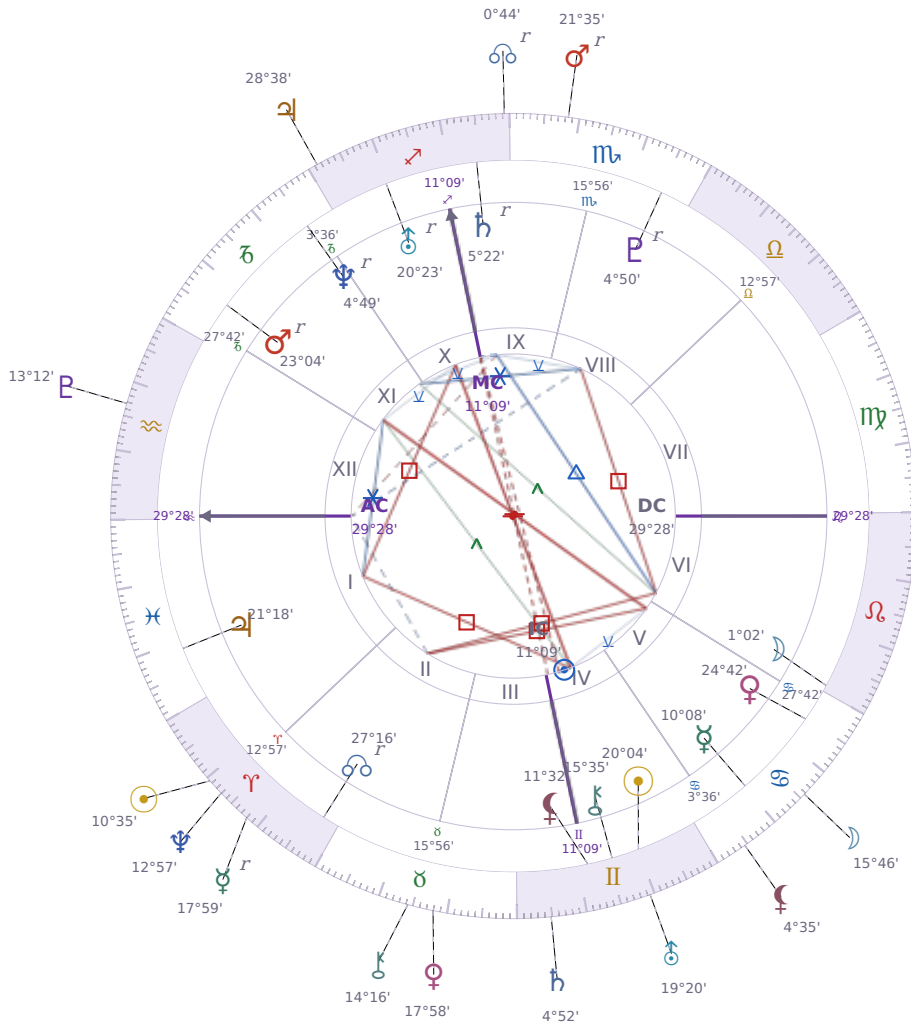

DAILY HOROSCOPE

Shia LaBeouf

American actor (born 1986)

♊ Gemini June 11, 1986 00:14 Los Angeles

Monday, 31 March 2031

TRANSITS FOR TODAY

☉ Sun	in ♈ Aries	10°35'01"
☾ Moon	in ♋ Cancer	15°46'13"
☿ Mercury	in ♈ Aries Rx	17°59'48"
♀ Venus	in ♉ Taurus	17°58'25"
♂ Mars	in ♏ Scorpio Rx	21°35'54"
♃ Jupiter	in ♐ Sagittarius	28°38'11"
♄ Saturn	in ♊ Gemini	4°52'47"
♅ Uranus	in ♊ Gemini	19°20'42"
♆ Neptune	in ♈ Aries	12°57'10"
♇ Pluto	in ♒ Aquarius	13°12'53"
♁ Chiron	in ♉ Taurus	14°16'42"
♊ NNode	in ♐ Sagittarius Rx	0°44'26"
♋ Lilith	in ♋ Cancer	4°35'11"

## NATAL PLANETS

☉ Sun	in ♊ Gemini	20°04'58"	IV
☾ Moon	in ♌ Leo	1°02'06"	VI
☿ Mercury	in ♋ Cancer	10°08'24"	V
♀ Venus	in ♋ Cancer	24°42'38"	V
♂ Mars	in ♐ Capricorn	23°04'43"	XI Rx
♃ Jupiter	in ♓ Pisces	21°18'19"	I
♄ Saturn	in ♐ Sagittarius	5°22'06"	IX Rx
♅ Uranus	in ♐ Sagittarius	20°23'33"	X Rx
♆ Neptune	in ♐ Capricorn	4°49'56"	XI Rx
♇ Pluto	in ♏ Scorpio	4°50'50"	VIII Rx
♁ Chiron	in ♊ Gemini	15°35'02"	IV
♁ North Node	in ♈ Aries	27°16'48"	II Rx
♁ Lilith	in ♊ Gemini	11°32'35"	IV

## KEY TRANSIT FACTORS

## AREAS OF LIFE

---

♥ Love	★★★★☆
△ Home	wait
✦ Creativity	★★★★☆
✦ Spirituality	★★★☆☆
♡ Health	★★★★☆
\$ Finance	★★★★☆
➔ Travel	★★★★☆
▲ Career	★★★★☆
♻️ Personal Growth	★★★☆☆
✉️ Communication	★★★★☆
➡️ Contracts	★★★★☆