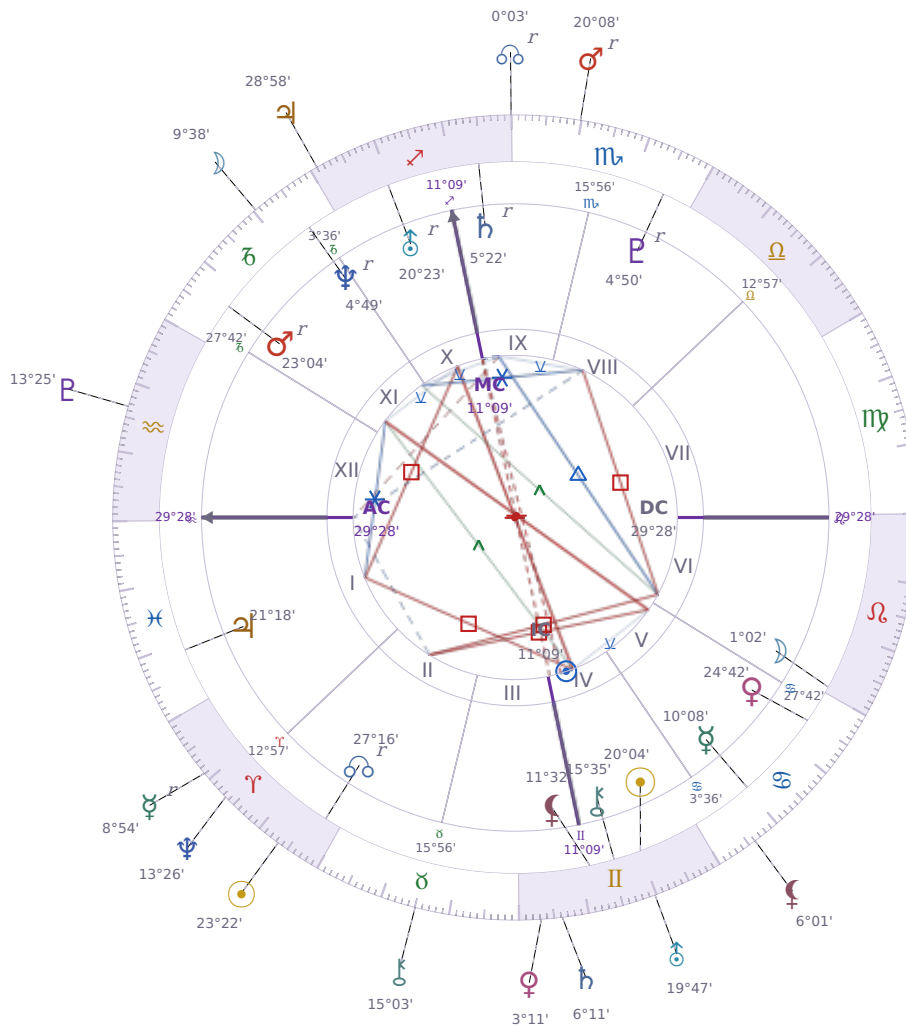

DAILY HOROSCOPE

**Shia LaBeouf**

American actor (born 1986)

♊ Gemini June 11, 1986 00:14 Los Angeles

**Sunday, 13 April 2031**

**TRANSITS FOR TODAY**

☉ Sun	in ♈ Aries	23°22'21"
☾ Moon	in ♐ Capricorn	9°38'32"
☿ Mercury	in ♈ Aries Rx	8°54'46"
♀ Venus	in ♊ Gemini	3°11'26"
♂ Mars	in ♏ Scorpio Rx	20°08'12"
♃ Jupiter	in ♐ Sagittarius	28°58'47"
♄ Saturn	in ♊ Gemini	6°11'06"

♅ Uranus	in ♊ Gemini	19°47'04"
♆ Neptune	in ♈ Aries	13°26'35"
♇ Pluto	in ♒ Aquarius	13°25'46"
♁ Chiron	in ♉ Taurus	15°03'33"
♁ NNode	in ♐ Sagittarius Rx	0°03'07"
♁ Lilith	in ♋ Cancer	6°01'53"

## KEY TRANSIT FACTORS