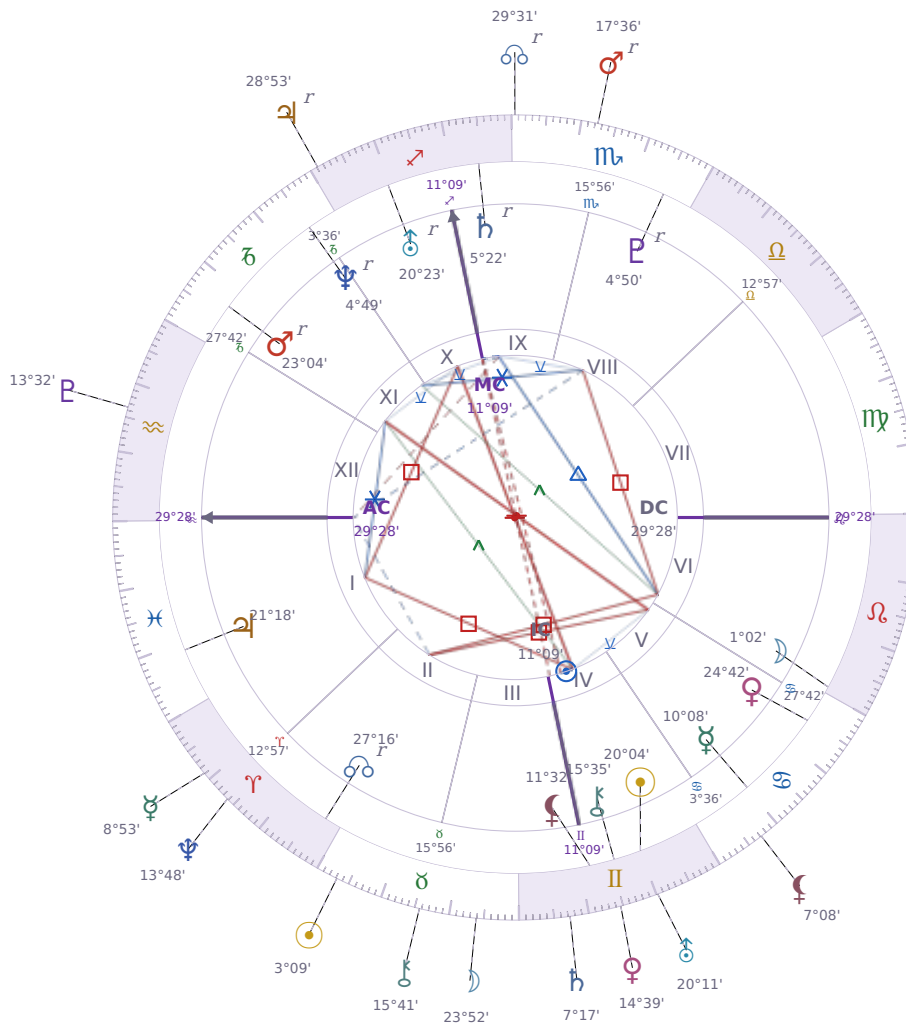

DAILY HOROSCOPE

## Shia LaBeouf

American actor (born 1986)

♊ Gemini June 11, 1986 00:14 Los Angeles

**Wednesday, 23 April 2031**