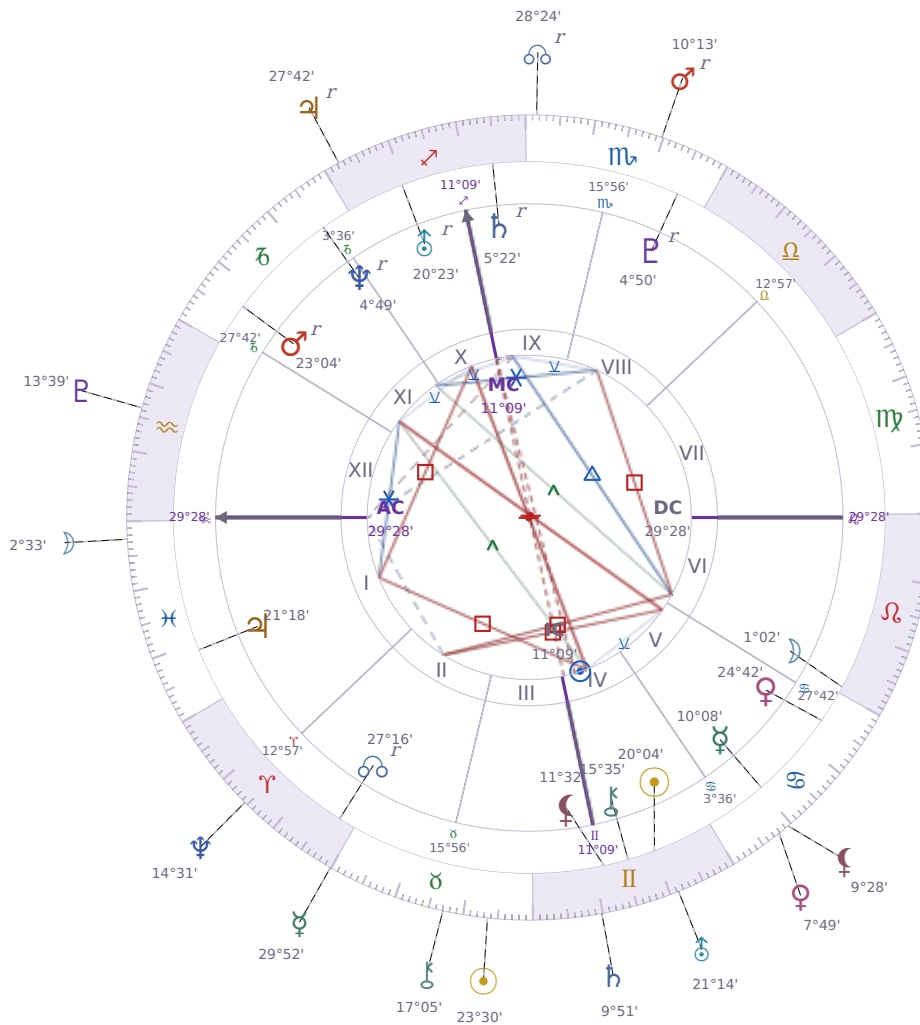

DAILY HOROSCOPE

Shia LaBeouf

American actor (born 1986)

♊ Gemini June 11, 1986 00:14 Los Angeles

Wednesday, 14 May 2031

TRANSITS FOR TODAY

☉ Sun	in ♉ Taurus	23°30'55"
☾ Moon	in ♓ Pisces	2°33'54"
☿ Mercury	in ♈ Aries	29°52'41"
♀ Venus	in ♋ Cancer	7°49'10"
♂ Mars	in ♏ Scorpio Rx	10°13'10"
♃ Jupiter	in ♐ Sagittarius Rx	27°42'31"
♄ Saturn	in ♊ Gemini	9°51'09"

♅ Uranus	in ♊ Gemini	21°14'30"
♆ Neptune	in ♈ Aries	14°31'22"
♇ Pluto	in ♒ Aquarius	13°39'01"
♁ Chiron	in ♉ Taurus	17°05'03"
♁ NNode	in ♏ Scorpio Rx	28°24'37"
♁ Lilith	in ♋ Cancer	9°28'49"

NATAL PLANETS

KEY TRANSIT FACTORS

♅ Uranus ☐ Square ♃ natal Jupiter ★

Right now you are restless with your current plans and want to scrap them for something completely different, even when things are working reasonably well. You feel **impatient with limits** and may make sudden decisions about money, education, or travel that you have not fully thought through. Over the coming weeks, impulsive moves could create real practical problems that take time to fix.