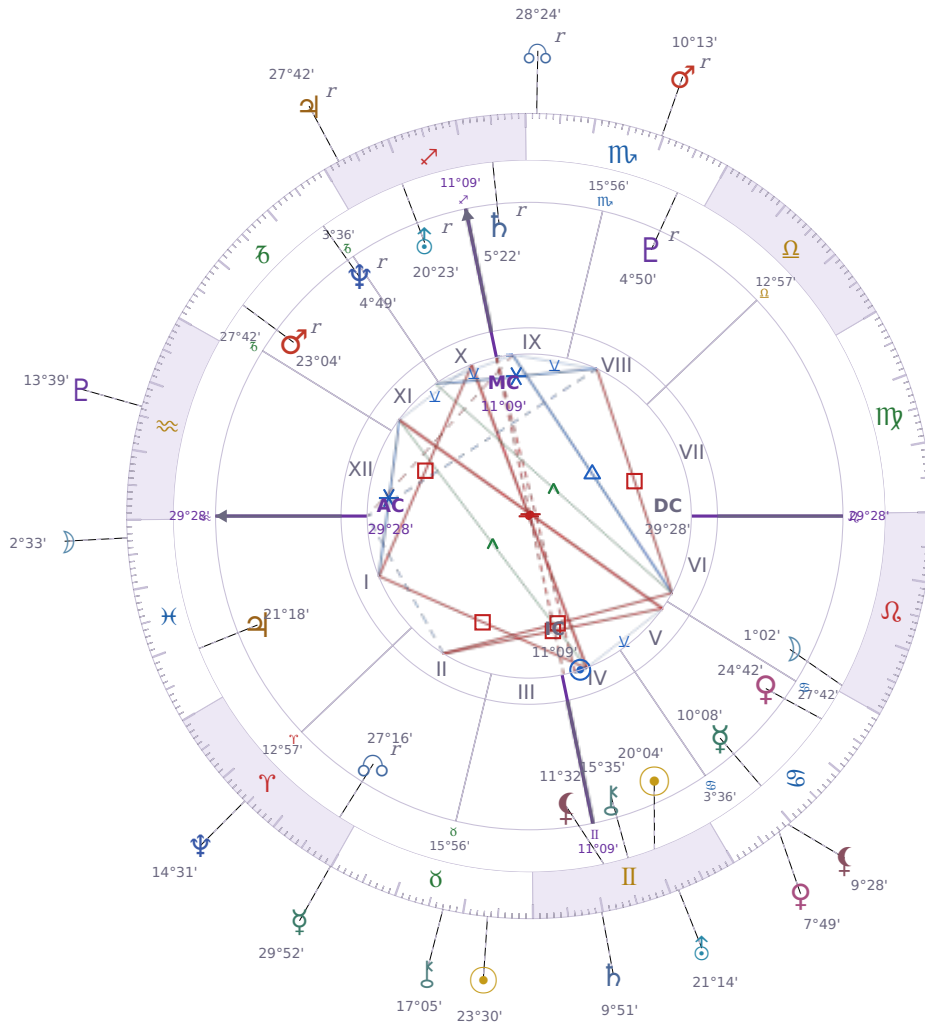

DAILY HOROSCOPE

Shia LaBeouf

American actor (born 1986)

♊ Gemini June 11, 1986 00:14 Los Angeles

Wednesday, 14 May 2031

TRANSITS FOR TODAY

☉ Sun	in ♉ Taurus	23°30'55"
☾ Moon	in ♓ Pisces	2°33'54"
☿ Mercury	in ♈ Aries	29°52'41"
♀ Venus	in ♋ Cancer	7°49'10"
♂ Mars	in ♏ Scorpio Rx	10°13'10"
♃ Jupiter	in ♐ Sagittarius Rx	27°42'31"
♄ Saturn	in ♊ Gemini	9°51'09"
♅ Uranus	in ♊ Gemini	21°14'30"
♆ Neptune	in ♈ Aries	14°31'22"
♇ Pluto	in ♒ Aquarius	13°39'01"
♁ Chiron	in ♉ Taurus	17°05'03"
♊ NNode	in ♏ Scorpio Rx	28°24'37"
♋ Lilith	in ♋ Cancer	9°28'49"

NATAL PLANETS

☉ Sun	in ♊ Gemini	20°04'58"	IV
☾ Moon	in ♌ Leo	1°02'06"	VI
☿ Mercury	in ♋ Cancer	10°08'24"	V
♀ Venus	in ♋ Cancer	24°42'38"	V
♂ Mars	in ♐ Capricorn	23°04'43"	XI Rx
♃ Jupiter	in ♓ Pisces	21°18'19"	I
♄ Saturn	in ♐ Sagittarius	5°22'06"	IX Rx
♅ Uranus	in ♐ Sagittarius	20°23'33"	X Rx
♆ Neptune	in ♐ Capricorn	4°49'56"	XI Rx
♇ Pluto	in ♏ Scorpio	4°50'50"	VIII Rx
♁ Chiron	in ♊ Gemini	15°35'02"	IV
♁ North Node	in ♈ Aries	27°16'48"	II Rx
♁ Lilith	in ♊ Gemini	11°32'35"	IV

KEY TRANSIT FACTORS

♅ Uranus ☐ Square ♃ natal Jupiter ★

Right now you are restless with your current plans and want to scrap them for something completely different, even when things are working reasonably well. You feel **impatient with limits** and may make sudden decisions about money, education, or travel that you have not fully thought through. Over the coming weeks, impulsive moves could create real practical problems that take time to fix.