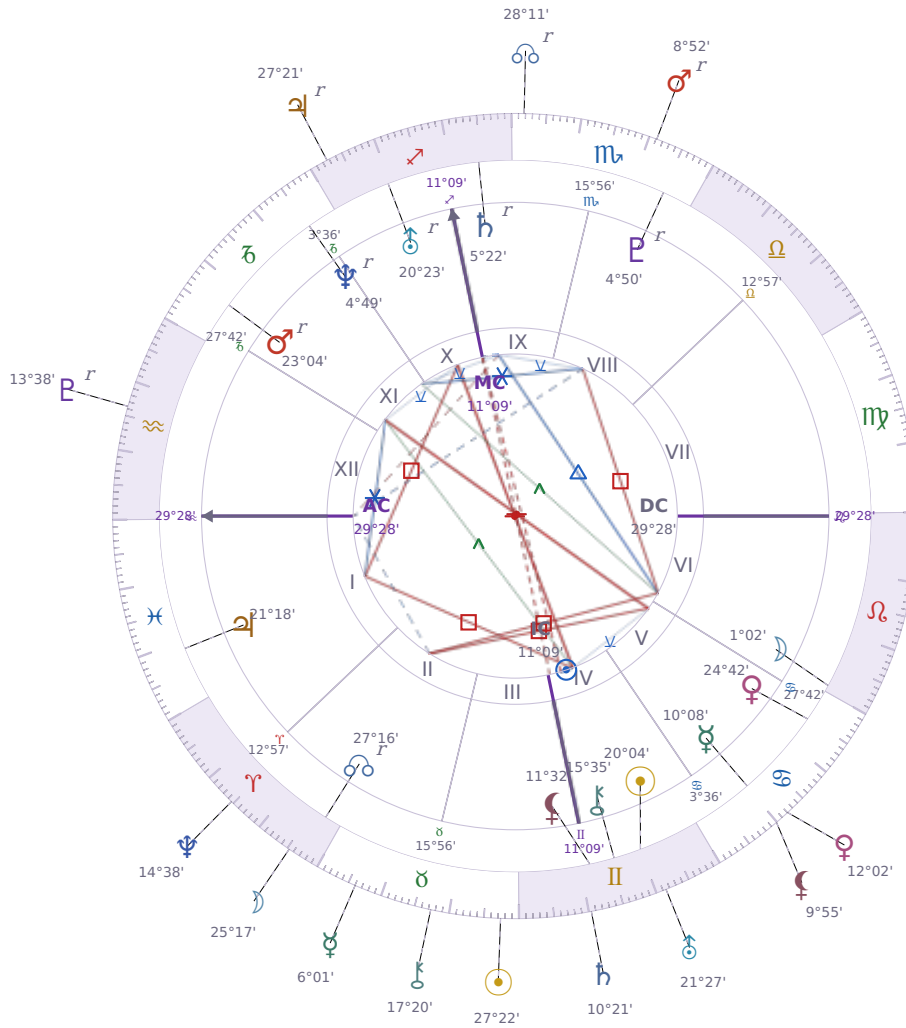

DAILY HOROSCOPE

Shia LaBeouf

American actor (born 1986)

♊ Gemini June 11, 1986 00:14 Los Angeles

Sunday, 18 May 2031

TRANSITS FOR TODAY

☉ Sun	in ♉ Taurus	27°22'22"
☾ Moon	in ♈ Aries	25°18'00"
☿ Mercury	in ♉ Taurus	6°01'41"
♀ Venus	in ♋ Cancer	12°02'37"
♂ Mars	in ♏ Scorpio Rx	8°52'40"
♃ Jupiter	in ♐ Sagittarius Rx	27°21'01"
♄ Saturn	in ♊ Gemini	10°21'42"
♅ Uranus	in ♊ Gemini	21°27'38"
♆ Neptune	in ♈ Aries	14°38'39"
♇ Pluto	in ♒ Aquarius Rx	13°38'50"
♁ Chiron	in ♉ Taurus	17°20'52"
♁ NNode	in ♏ Scorpio Rx	28°11'54"
♋ Lilith	in ♋ Cancer	9°55'32"

NATAL PLANETS

☉ Sun	in	♊ Gemini	20°04'58"	IV
☾ Moon	in	♌ Leo	1°02'06"	VI
☿ Mercury	in	♋ Cancer	10°08'24"	V
♀ Venus	in	♋ Cancer	24°42'38"	V
♂ Mars	in	♑ Capricorn	23°04'43"	XI Rx
♃ Jupiter	in	♓ Pisces	21°18'19"	I
♄ Saturn	in	♐ Sagittarius	5°22'06"	IX Rx
♅ Uranus	in	♐ Sagittarius	20°23'33"	X Rx
♆ Neptune	in	♑ Capricorn	4°49'56"	XI Rx
♇ Pluto	in	♏ Scorpio	4°50'50"	VIII Rx
♁ Chiron	in	♊ Gemini	15°35'02"	IV
♁ North Node	in	♈ Aries	27°16'48"	II Rx
♁ Lilith	in	♊ Gemini	11°32'35"	IV

KEY TRANSIT FACTORS

♅ Uranus ☐ Square ♃ natal Jupiter ★

Right now you are restless with your current plans and want to scrap them for something completely different, even when things are working reasonably well. You feel **impatient with limits** and may make sudden decisions about money, education, or travel that you have not fully thought through. Over the coming weeks, impulsive moves could create real practical problems that take time to fix.