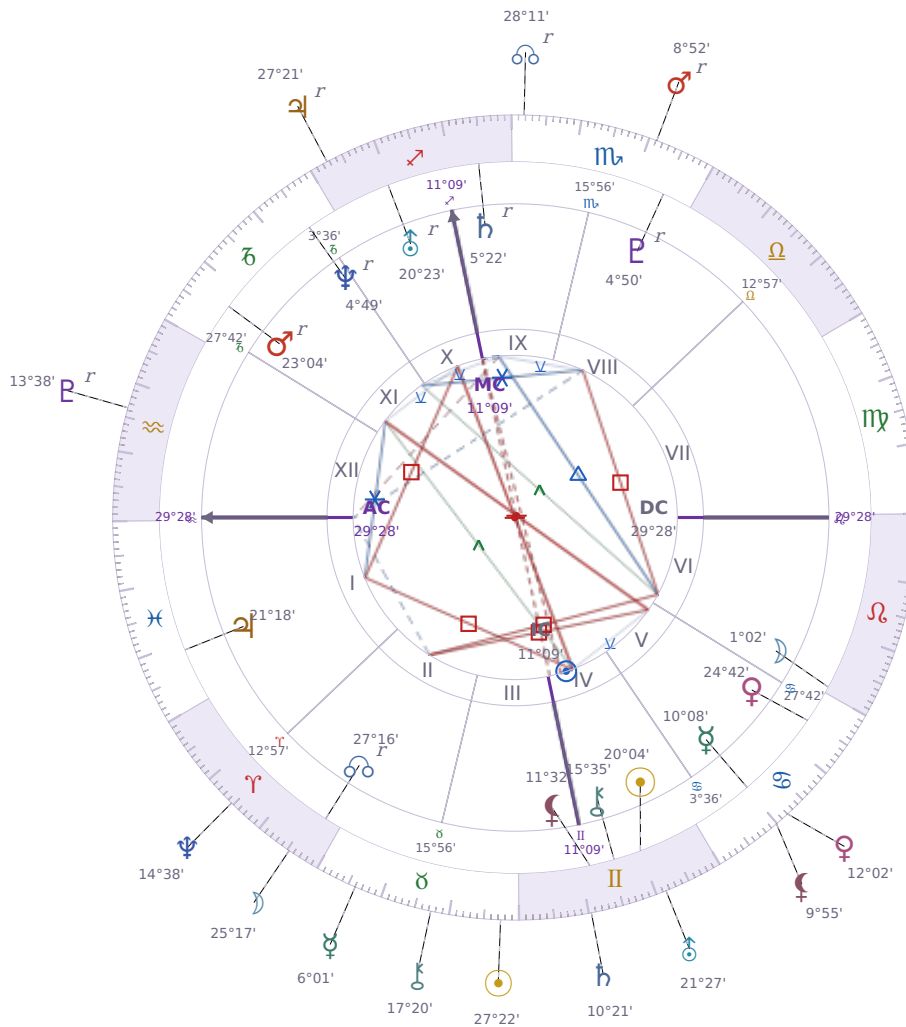

DAILY HOROSCOPE

Shia LaBeouf

American actor (born 1986)

♊ Gemini June 11, 1986 00:14 Los Angeles

Sunday, 18 May 2031

TRANSITS FOR TODAY

☉ Sun	in ♉ Taurus	27°22'22"
☾ Moon	in ♈ Aries	25°18'00"
☿ Mercury	in ♉ Taurus	6°01'41"
♀ Venus	in ♋ Cancer	12°02'37"
♂ Mars	in ♏ Scorpio Rx	8°52'40"
♃ Jupiter	in ♐ Sagittarius Rx	27°21'01"
♄ Saturn	in ♊ Gemini	10°21'42"