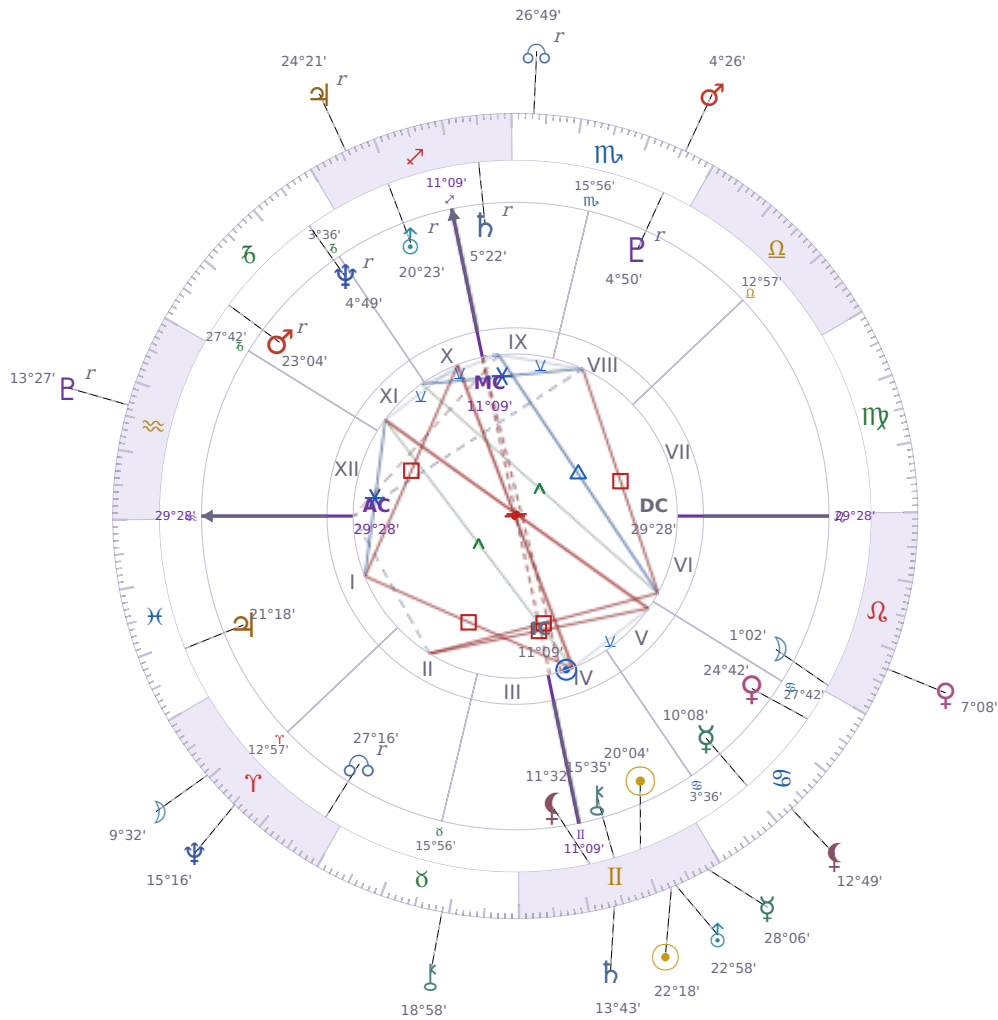

DAILY HOROSCOPE

Shia LaBeouf

American actor (born 1986)

♊ Gemini June 11, 1986 00:14 Los Angeles

Friday, 13 June 2031

TRANSITS FOR TODAY

☉ Sun	in ♊ Gemini	22°18'26"
☾ Moon	in ♈ Aries	9°32'39"
☿ Mercury	in ♊ Gemini	28°06'33"
♀ Venus	in ♌ Leo	7°08'00"
♂ Mars	in ♏ Scorpio	4°26'17"
♃ Jupiter	in ♐ Sagittarius Rx	24°21'12"
♄ Saturn	in ♊ Gemini	13°43'43"
♅ Uranus	in ♊ Gemini	22°58'10"
♆ Neptune	in ♈ Aries	15°16'58"
♇ Pluto	in ♒ Aquarius Rx	13°27'41"
♁ Chiron	in ♉ Taurus	18°58'28"
♊ NNode	in ♏ Scorpio Rx	26°49'18"
♋ Lilith	in ♋ Cancer	12°49'17"

NATAL PLANETS

☉ Sun	in ♊ Gemini	20°04'58"	IV
☾ Moon	in ♌ Leo	1°02'06"	VI
☿ Mercury	in ♋ Cancer	10°08'24"	V
♀ Venus	in ♋ Cancer	24°42'38"	V
♂ Mars	in ♑ Capricorn	23°04'43"	XI Rx
♃ Jupiter	in ♓ Pisces	21°18'19"	I
♄ Saturn	in ♐ Sagittarius	5°22'06"	IX Rx
♅ Uranus	in ♐ Sagittarius	20°23'33"	X Rx
♆ Neptune	in ♑ Capricorn	4°49'56"	XI Rx
♇ Pluto	in ♏ Scorpio	4°50'50"	VIII Rx
♁ Chiron	in ♊ Gemini	15°35'02"	IV
♁ North Node	in ♈ Aries	27°16'48"	II Rx
♁ Lilith	in ♊ Gemini	11°32'35"	IV