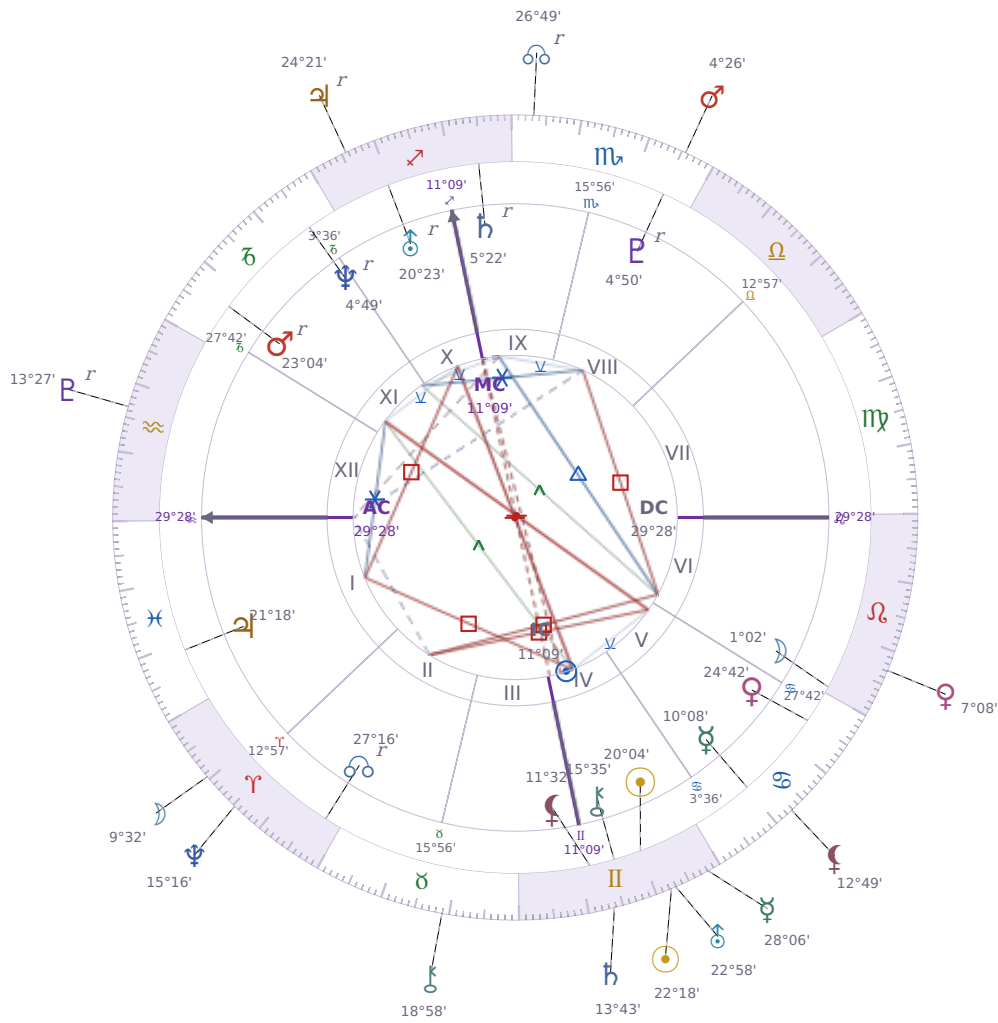

DAILY HOROSCOPE

Shia LaBeouf

American actor (born 1986)

♊ Gemini June 11, 1986 00:14 Los Angeles

Friday, 13 June 2031

TRANSITS FOR TODAY

☉ Sun	in ♊ Gemini	22°18'26"
☾ Moon	in ♈ Aries	9°32'39"
☿ Mercury	in ♊ Gemini	28°06'33"
♀ Venus	in ♌ Leo	7°08'00"
♂ Mars	in ♏ Scorpio	4°26'17"
♃ Jupiter	in ♐ Sagittarius Rx	24°21'12"
♄ Saturn	in ♊ Gemini	13°43'43"

♅ Uranus	in ♊ Gemini	22°58'10"
♆ Neptune	in ♈ Aries	15°16'58"
♇ Pluto	in ♒ Aquarius Rx	13°27'41"
♁ Chiron	in ♉ Taurus	18°58'28"
♁ NNode	in ♏ Scorpio Rx	26°49'18"
♁ Lilith	in ♋ Cancer	12°49'17"

NATAL PLANETS