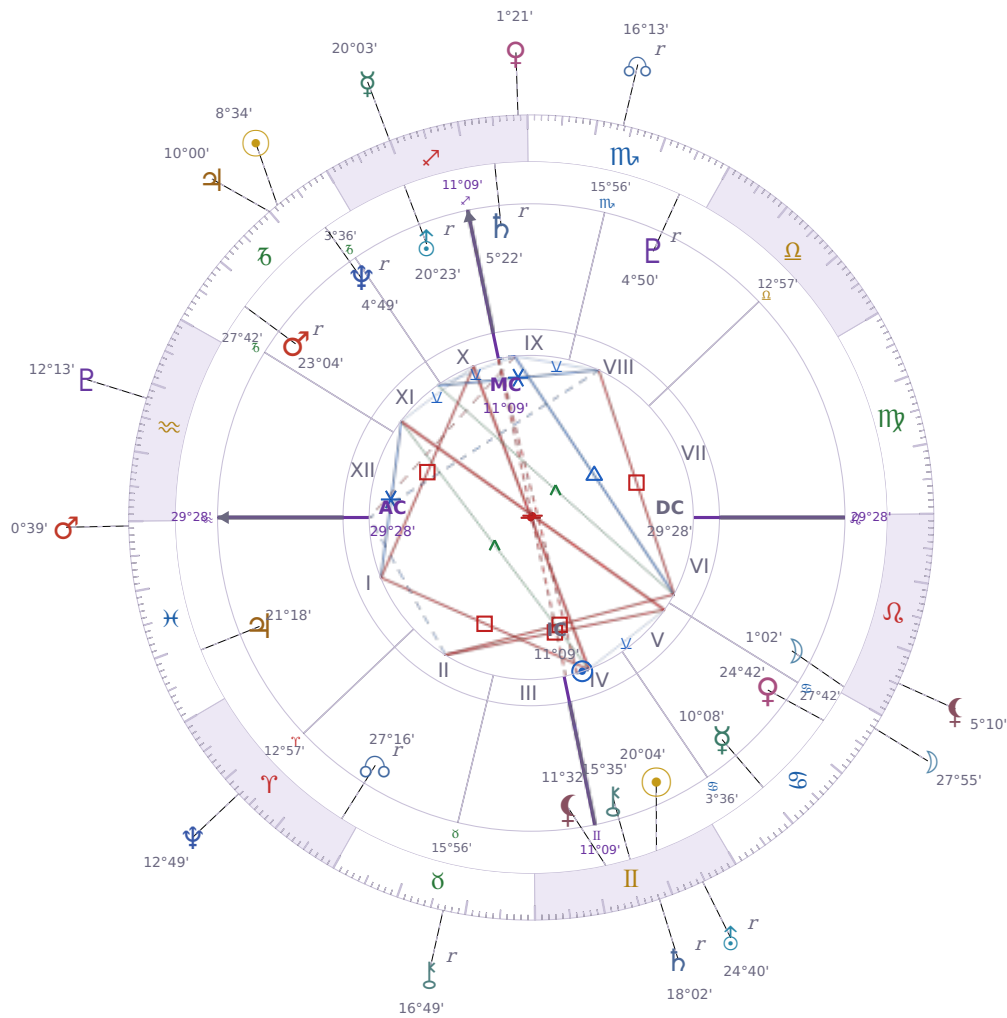

DAILY HOROSCOPE

Shia LaBeouf

American actor (born 1986)

♊ Gemini June 11, 1986 00:14 Los Angeles

Tuesday, 30 December 2031

TRANSITS FOR TODAY

☉ Sun	in ♑ Capricorn	8°34'36"
☾ Moon	in ♋ Cancer	27°55'22"
☿ Mercury	in ♐ Sagittarius	20°03'06"
♀ Venus	in ♐ Sagittarius	1°21'14"
♂ Mars	in ♓ Pisces	0°39'55"
♃ Jupiter	in ♑ Capricorn	10°00'36"
♄ Saturn	in ♊ Gemini Rx	18°02'03"

♅ Uranus	in ♊ Gemini	Rx	24°40'29"
♆ Neptune	in ♈ Aries		12°49'41"
♇ Pluto	in ♒ Aquarius		12°13'37"
♁ Chiron	in ♉ Taurus	Rx	16°49'04"
♁ NNode	in ♏ Scorpio	Rx	16°13'50"
♁ Lilith	in ♌ Leo		5°10'26"

NATAL PLANETS