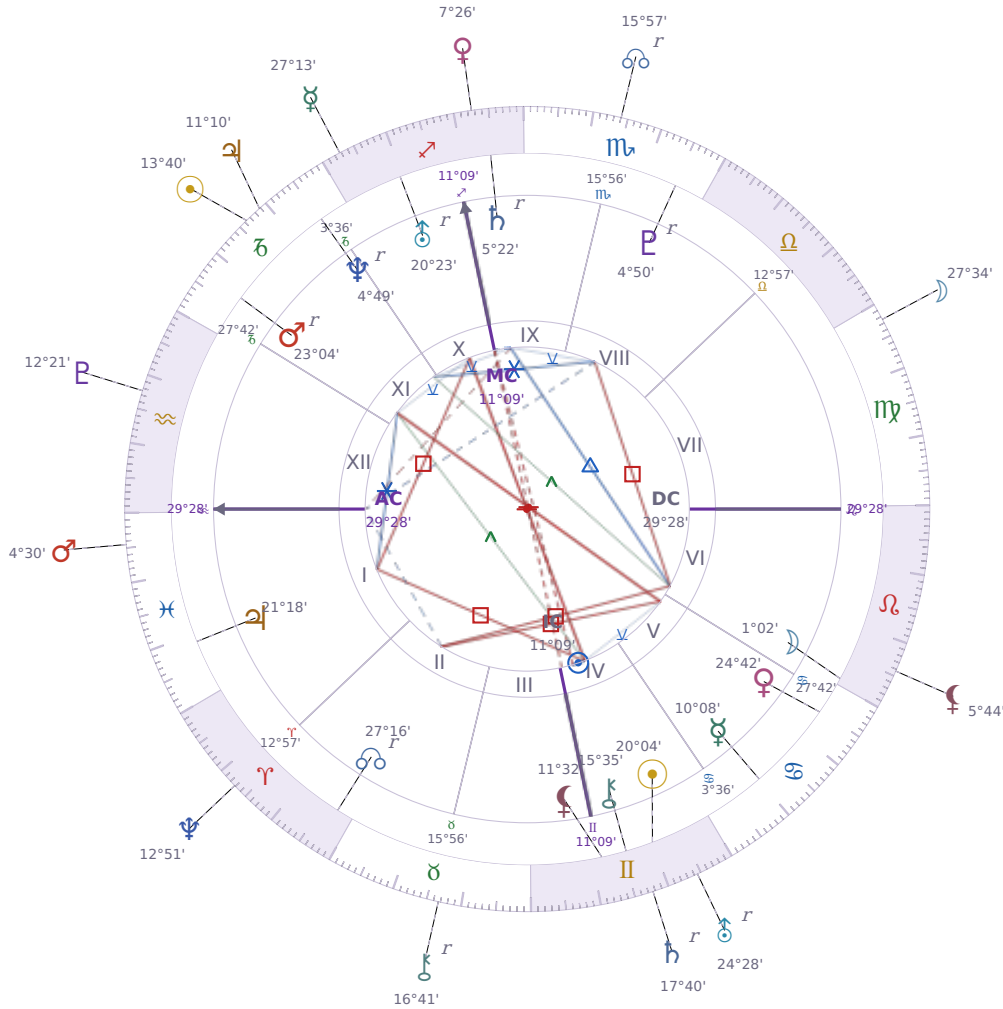

DAILY HOROSCOPE

Shia LaBeouf

American actor (born 1986)

♊ Gemini June 11, 1986 00:14 Los Angeles

Sunday, 4 January 2032

TRANSITS FOR TODAY

|           |                        |           |
|-----------|------------------------|-----------|
| ☉ Sun     | in ♑ Capricorn         | 13°40'19" |
| ☾ Moon    | in ♍ Virgo             | 27°34'41" |
| ♿ Mercury | in ♐ Sagittarius       | 27°13'36" |
| ♀ Venus   | in ♐ Sagittarius       | 7°27'00"  |
| ♂ Mars    | in ♓ Pisces            | 4°30'50"  |
| ♃ Jupiter | in ♑ Capricorn         | 11°10'01" |
| ♄ Saturn  | in ♊ Gemini <b>Rx</b>  | 17°40'27" |
| ♅ Uranus  | in ♊ Gemini <b>Rx</b>  | 24°28'20" |
| ♆ Neptune | in ♈ Aries             | 12°51'12" |
| ♇ Pluto   | in ♒ Aquarius          | 12°21'43" |
| ♁ Chiron  | in ♉ Taurus <b>Rx</b>  | 16°41'48" |
| ♁ NNode   | in ♏ Scorpio <b>Rx</b> | 15°57'57" |
| ♁ Lilith  | in ♌ Leo               | 5°44'03"  |

## NATAL PLANETS

|              |                  |           |         |
|--------------|------------------|-----------|---------|
| ☉ Sun        | in ♊ Gemini      | 20°04'58" | IV      |
| ☾ Moon       | in ♌ Leo         | 1°02'06"  | VI      |
| ☿ Mercury    | in ♋ Cancer      | 10°08'24" | V       |
| ♀ Venus      | in ♋ Cancer      | 24°42'38" | V       |
| ♂ Mars       | in ♐ Capricorn   | 23°04'43" | XI Rx   |
| ♃ Jupiter    | in ♓ Pisces      | 21°18'19" | I       |
| ♄ Saturn     | in ♐ Sagittarius | 5°22'06"  | IX Rx   |
| ♅ Uranus     | in ♐ Sagittarius | 20°23'33" | X Rx    |
| ♆ Neptune    | in ♐ Capricorn   | 4°49'56"  | XI Rx   |
| ♇ Pluto      | in ♏ Scorpio     | 4°50'50"  | VIII Rx |
| ♁ Chiron     | in ♊ Gemini      | 15°35'02" | IV      |
| ♁ North Node | in ♈ Aries       | 27°16'48" | II Rx   |
| ♁ Lilith     | in ♊ Gemini      | 11°32'35" | IV      |

## KEY TRANSIT FACTORS