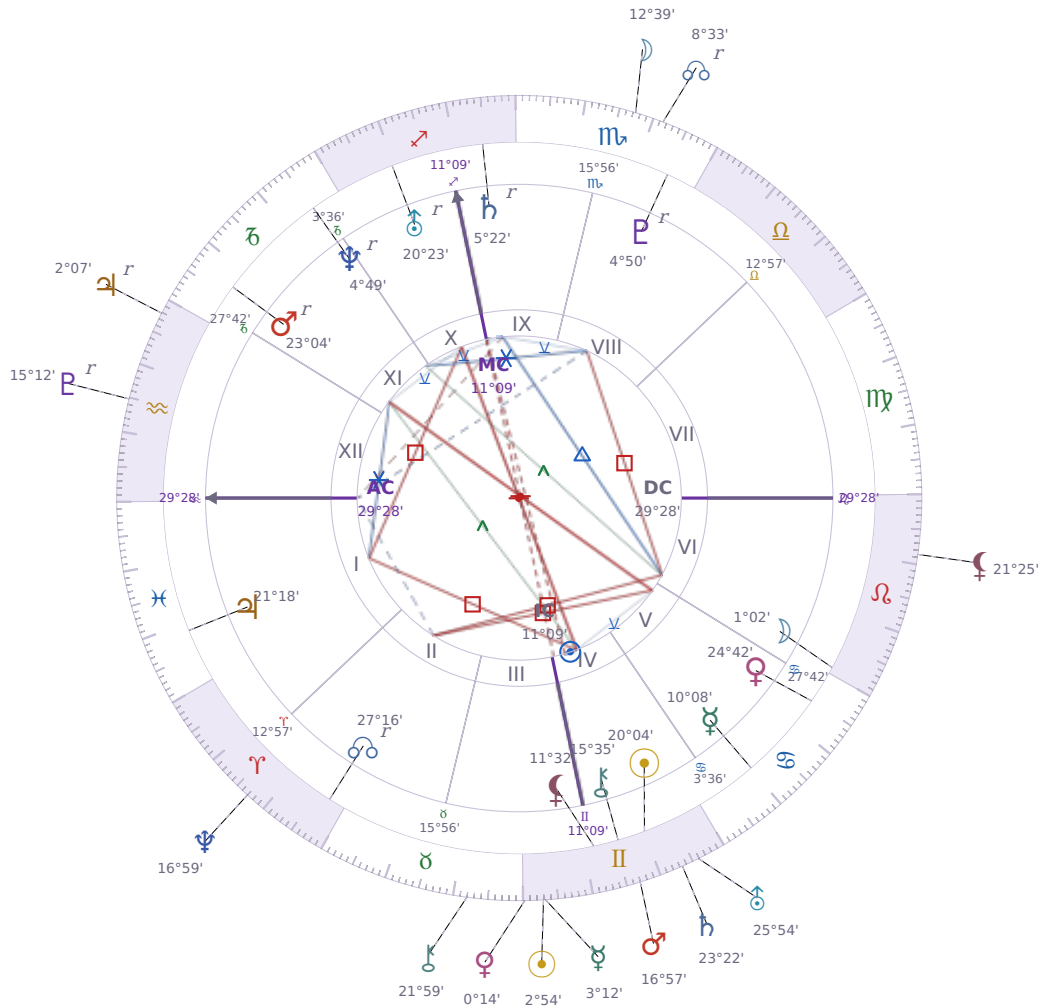

DAILY HOROSCOPE

Shia LaBeouf

American actor (born 1986)

♊ Gemini June 11, 1986 00:14 Los Angeles

Sunday, 23 May 2032

TRANSITS FOR TODAY

☉ Sun	in ♊ Gemini	2°54'51"
☾ Moon	in ♏ Scorpio	12°39'17"
☿ Mercury	in ♊ Gemini	3°13'00"
♀ Venus	in ♊ Gemini	0°14'50"
♂ Mars	in ♊ Gemini	16°57'30"
♃ Jupiter	in ♒ Aquarius Rx	2°07'16"
♄ Saturn	in ♊ Gemini	23°22'41"
♅ Uranus	in ♊ Gemini	25°54'25"
♆ Neptune	in ♈ Aries	16°59'23"
♇ Pluto	in ♒ Aquarius Rx	15°12'27"
♁ Chiron	in ♉ Taurus	21°59'46"
♊ NNode	in ♏ Scorpio Rx	8°33'05"
♋ Lilith	in ♌ Leo	21°25'12"

## NATAL PLANETS

☉ Sun	in ♊ Gemini	20°04'58"	IV
☾ Moon	in ♌ Leo	1°02'06"	VI
☿ Mercury	in ♋ Cancer	10°08'24"	V
♀ Venus	in ♋ Cancer	24°42'38"	V
♂ Mars	in ♐ Capricorn	23°04'43"	XI Rx
♃ Jupiter	in ♓ Pisces	21°18'19"	I
♄ Saturn	in ♐ Sagittarius	5°22'06"	IX Rx
♅ Uranus	in ♐ Sagittarius	20°23'33"	X Rx
♆ Neptune	in ♐ Capricorn	4°49'56"	XI Rx
♇ Pluto	in ♏ Scorpio	4°50'50"	VIII Rx
♁ Chiron	in ♊ Gemini	15°35'02"	IV
♁ North Node	in ♈ Aries	27°16'48"	II Rx
♁ Lilith	in ♊ Gemini	11°32'35"	IV

## KEY DATE