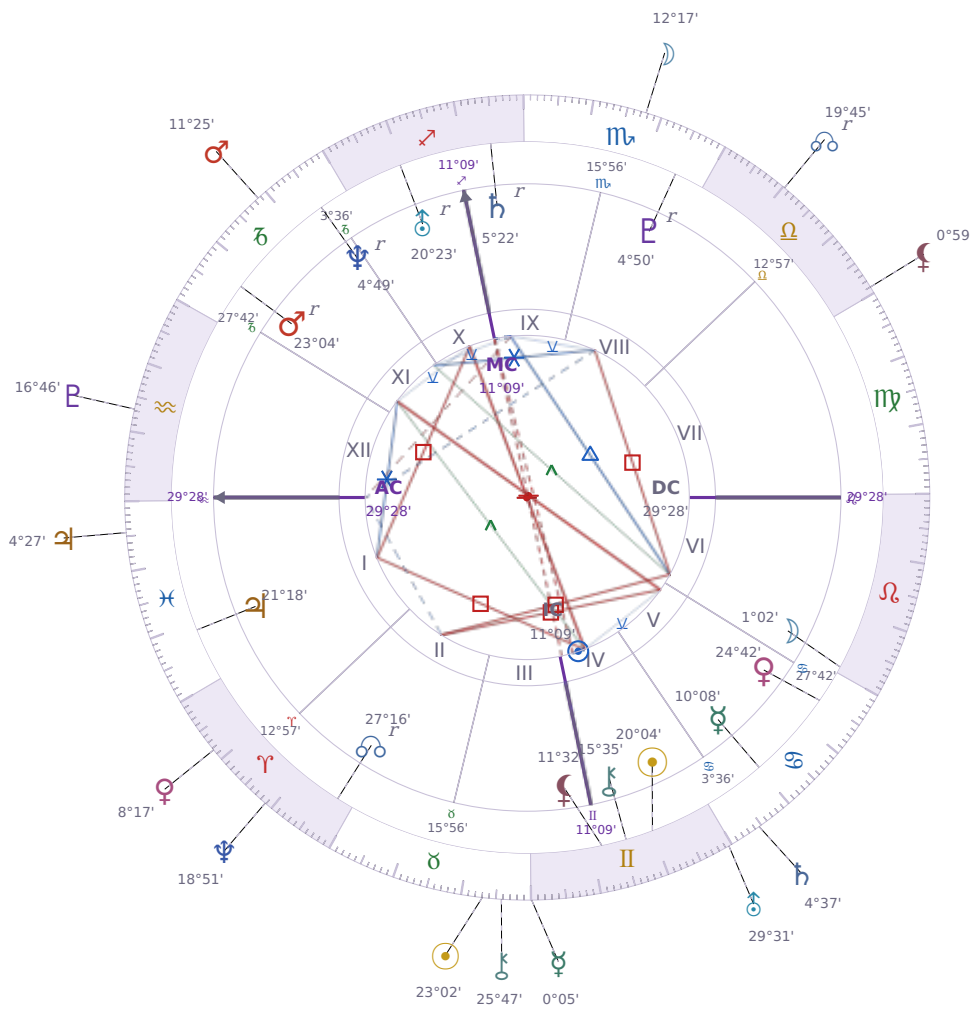

DAILY HOROSCOPE

Shia LaBeouf

American actor (born 1986)

♊ Gemini June 11, 1986 00:14 Los Angeles

Friday, 13 May 2033

TRANSITS FOR TODAY

☉ Sun	in ♉ Taurus	23°02'52"
☾ Moon	in ♏ Scorpio	12°17'00"
☿ Mercury	in ♊ Gemini	0°05'35"
♀ Venus	in ♈ Aries	8°17'17"
♂ Mars	in ♐ Capricorn	11°25'03"
♃ Jupiter	in ♓ Pisces	4°27'21"
♄ Saturn	in ♋ Cancer	4°37'58"