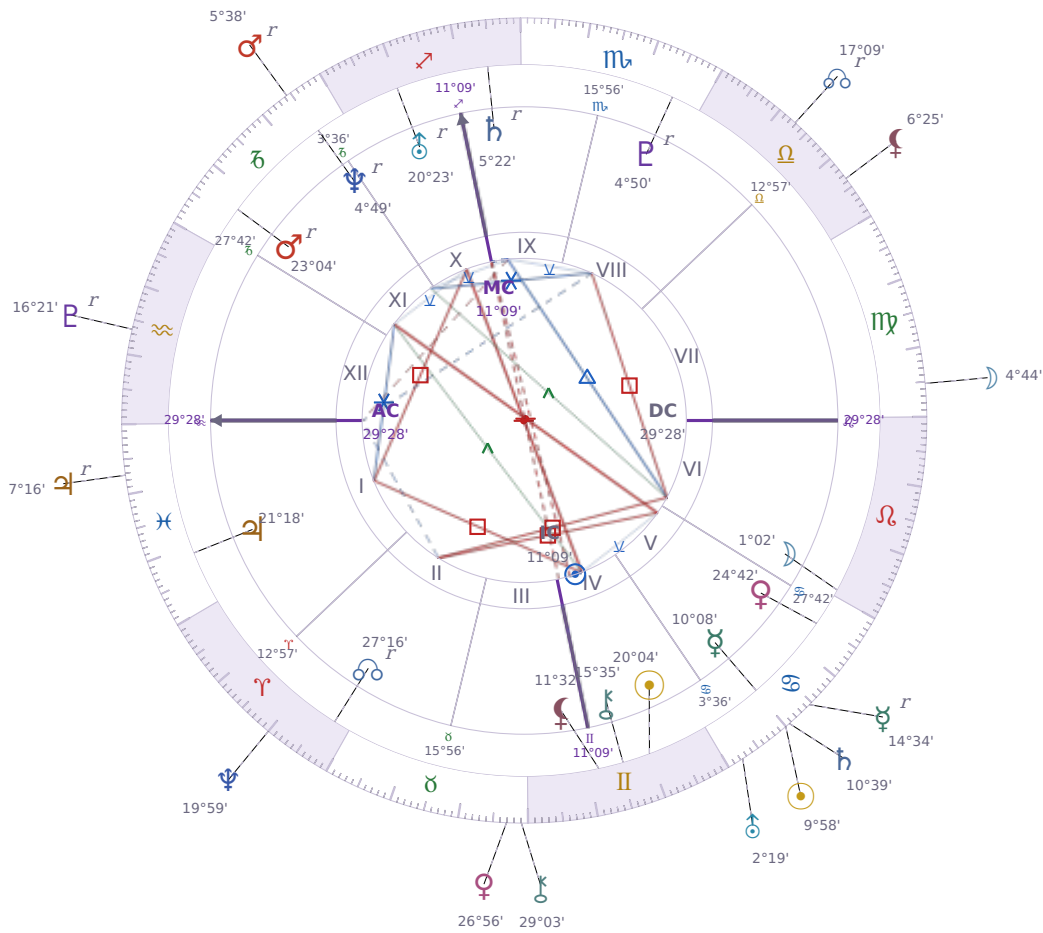

DAILY HOROSCOPE

## Shia LaBeouf

American actor (born 1986)

♊ Gemini June 11, 1986 00:14 Los Angeles

Friday, 1 July 2033