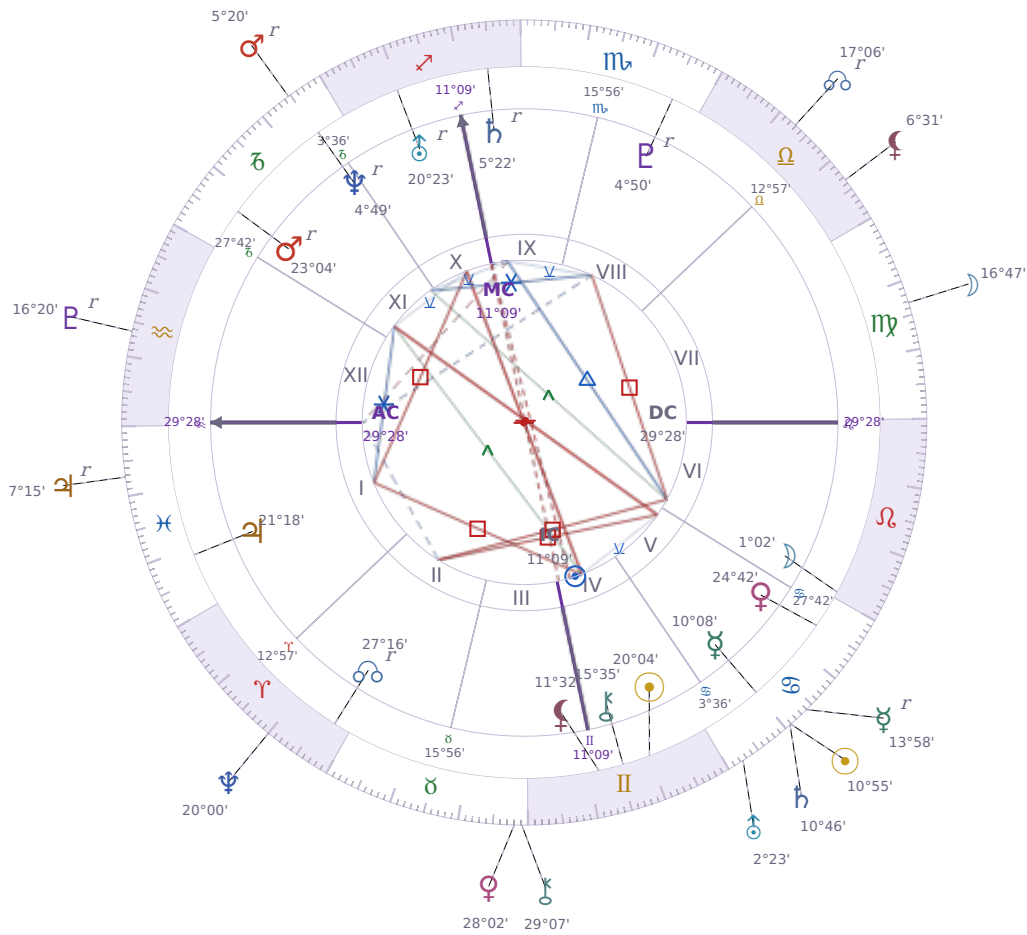

DAILY HOROSCOPE

Shia LaBeouf

American actor (born 1986)

♊ Gemini June 11, 1986 00:14 Los Angeles

Saturday, 2 July 2023

TRANSITS FOR TODAY

☉ Sun	in ♋ Cancer	10°55'53"
☾ Moon	in ♍ Virgo	16°47'15"
☿ Mercury	in ♋ Cancer Rx	13°58'49"
♀ Venus	in ♉ Taurus	28°02'17"
♂ Mars	in ♑ Capricorn Rx	5°20'05"
♃ Jupiter	in ♓ Pisces Rx	7°15'08"
♄ Saturn	in ♋ Cancer	10°46'55"

♅ Uranus	in ♋ Cancer	2°23'29"
♆ Neptune	in ♈ Aries	20°00'06"
♇ Pluto	in ♒ Aquarius Rx	16°20'31"
♁ Chiron	in ♉ Taurus	29°07'00"
♊ NNode	in ♎ Libra Rx	17°06'15"
♁ Lilith	in ♎ Libra	6°31'45"

NATAL PLANETS