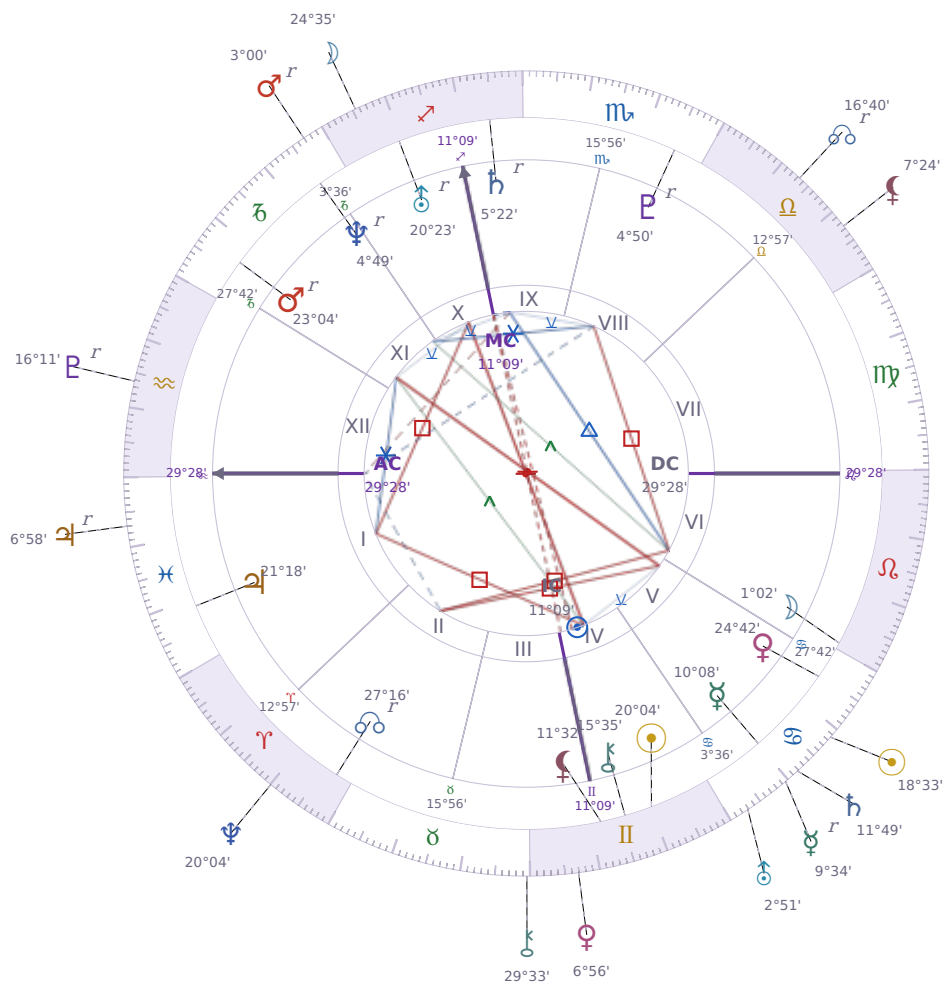

DAILY HOROSCOPE

Shia LaBeouf

American actor (born 1986)

♊ Gemini June 11, 1986 00:14 Los Angeles

Sunday, 10 July 2023

TRANSITS FOR TODAY

☉ Sun	in ♋ Cancer	18°33'29"
☾ Moon	in ♏ Sagittarius	24°35'29"
☿ Mercury	in ♋ Cancer Rx	9°34'15"
♀ Venus	in ♊ Gemini	6°56'08"
♂ Mars	in ♐ Capricorn Rx	3°00'57"
♃ Jupiter	in ♓ Pisces Rx	6°58'48"
♄ Saturn	in ♋ Cancer	11°49'17"