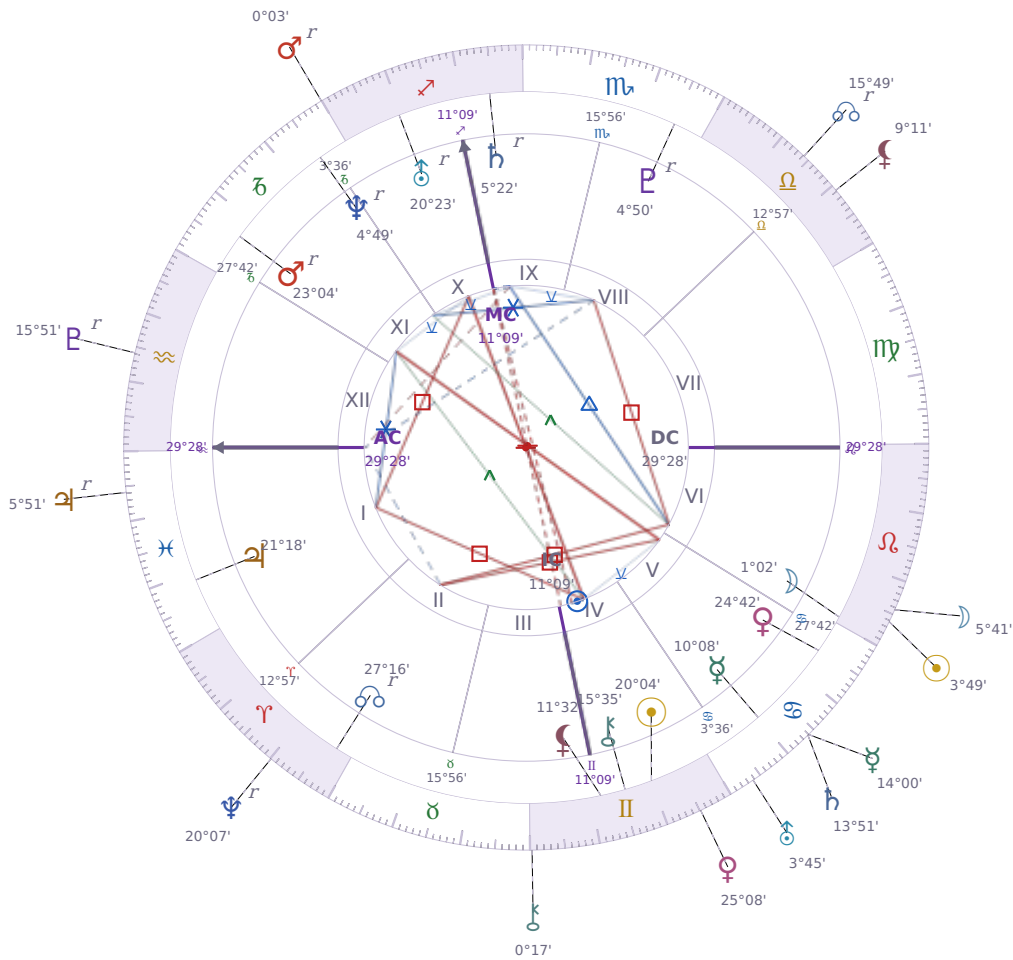

DAILY HOROSCOPE

Shia LaBeouf

American actor (born 1986)

♊ Gemini June 11, 1986 00:14 Los Angeles

Tuesday, 26 July 2023

TRANSITS FOR TODAY

☉ Sun	in ♌ Leo	3°49'36"
☾ Moon	in ♌ Leo	5°41'31"
☿ Mercury	in ♋ Cancer	14°00'13"
♀ Venus	in ♊ Gemini	25°08'13"
♂ Mars	in ♏ Capricorn Rx	0°03'23"
♃ Jupiter	in ♓ Pisces Rx	5°51'40"
♄ Saturn	in ♋ Cancer	13°51'54"