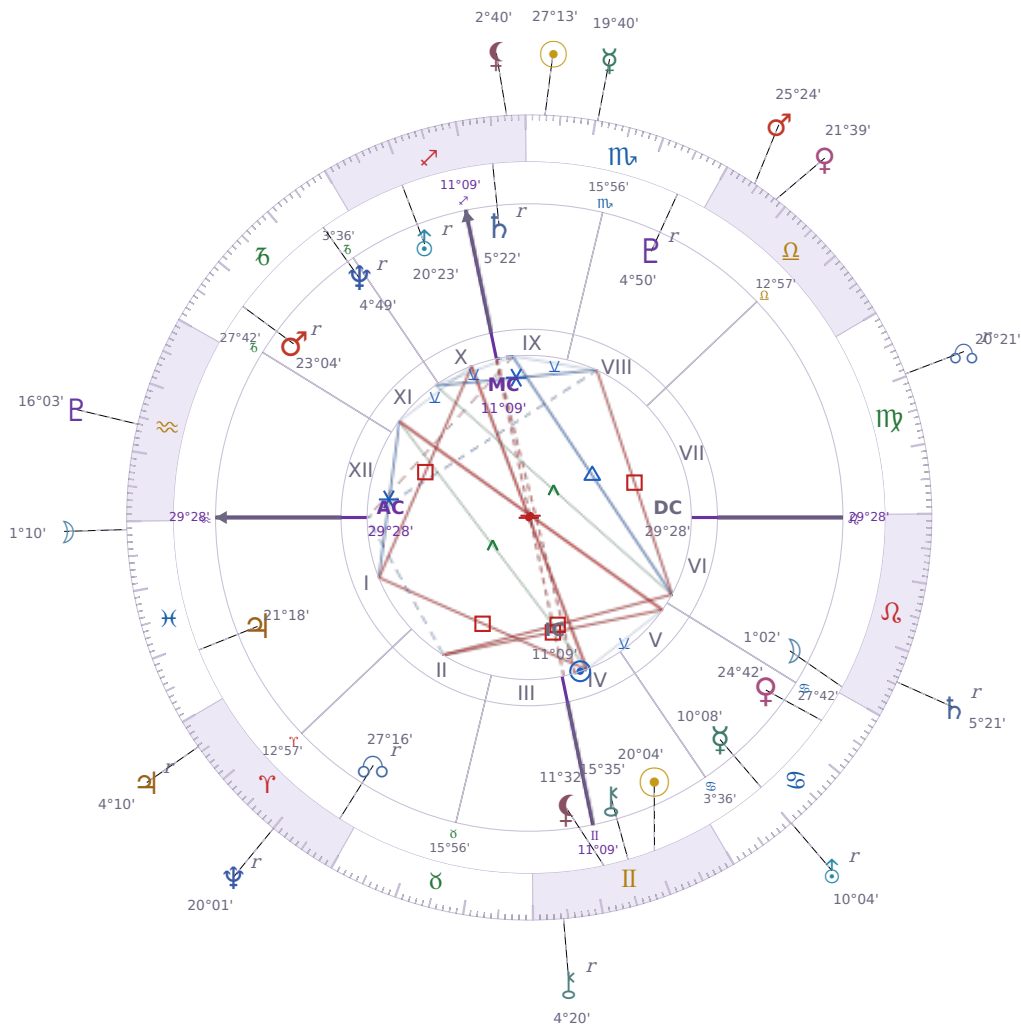

DAILY HOROSCOPE

Shia LaBeouf

American actor (born 1986)

♊ Gemini June 11, 1986 00:14 Los Angeles

Sunday, 19 November 2034

TRANSITS FOR TODAY

☉ Sun	in ♏ Scorpio	27°13'16"
☾ Moon	in ♓ Pisces	1°10'43"
☿ Mercury	in ♏ Scorpio	19°40'01"
♀ Venus	in ♎ Libra	21°39'54"
♂ Mars	in ♎ Libra	25°24'15"
♃ Jupiter	in ♈ Aries Rx	4°10'48"
♄ Saturn	in ♌ Leo Rx	5°22'00"

♅ Uranus	in ♋ Cancer	Rx	10°04'32"
♆ Neptune	in ♈ Aries	Rx	20°01'18"
♇ Pluto	in ♒ Aquarius		16°03'05"
♁ Chiron	in ♊ Gemini	Rx	4°20'40"
♊ NNode	in ♍ Virgo	Rx	20°21'35"
♁ Lilith	in ♏ Sagittarius		2°40'35"