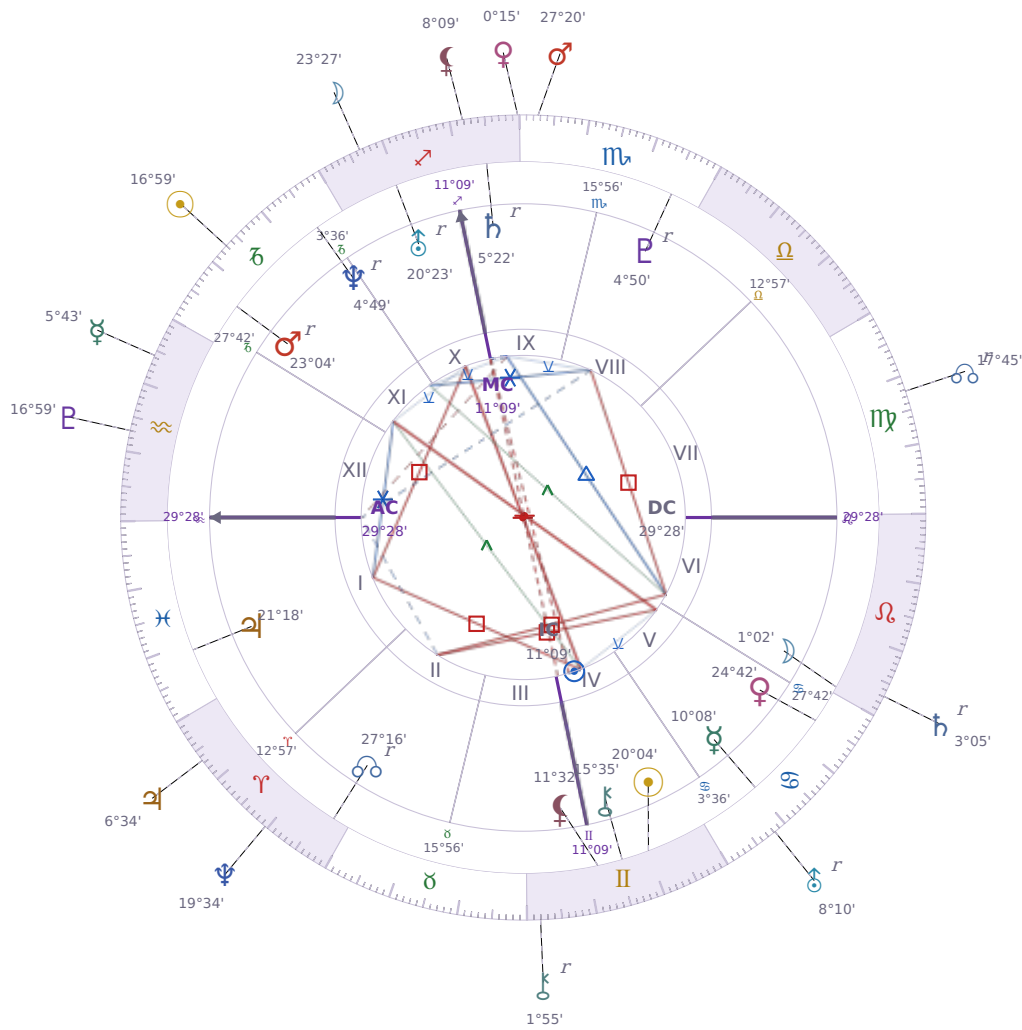

DAILY HOROSCOPE

Shia LaBeouf

American actor (born 1986)

II Gemini June 11, 1986 00:14 Los Angeles

Sunday, 7 January 2035

TRANSITS FOR TODAY

☉ Sun	in ♑ Capricorn	16°59'59"
☾ Moon	in ♐ Sagittarius	23°27'30"
☿ Mercury	in ♒ Aquarius	5°43'14"
♀ Venus	in ♐ Sagittarius	0°15'52"
♂ Mars	in ♏ Scorpio	27°20'46"
♃ Jupiter	in ♈ Aries	6°34'55"
♄ Saturn	in ♌ Leo Rx	3°05'46"