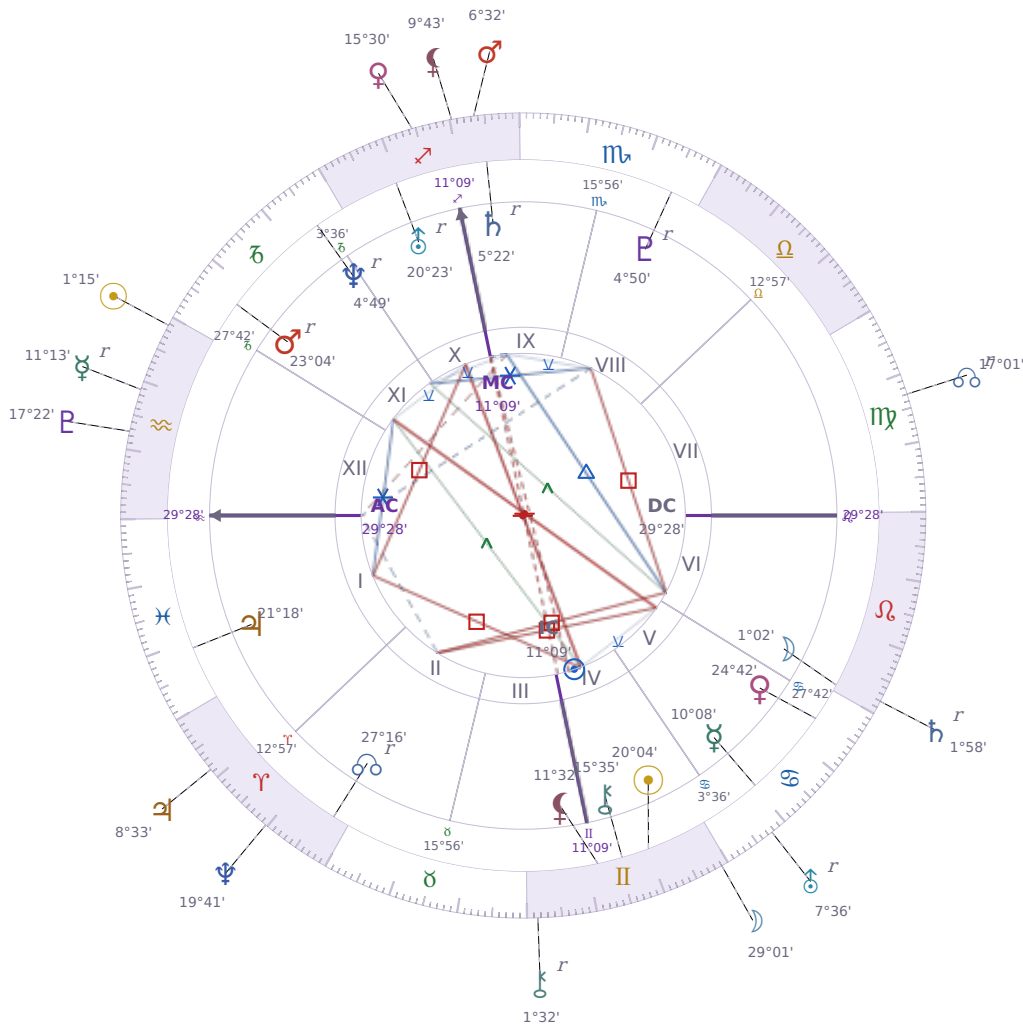

DAILY HOROSCOPE

Shia LaBeouf

American actor (born 1986)

♊ Gemini June 11, 1986 00:14 Los Angeles

Sunday, 21 January 2035

TRANSITS FOR TODAY

☉ Sun	in ♒ Aquarius	1°15'43"
☾ Moon	in ♊ Gemini	29°01'05"
☿ Mercury	in ♒ Aquarius Rx	11°13'13"
♀ Venus	in ♐ Sagittarius	15°30'21"
♂ Mars	in ♐ Sagittarius	6°32'38"
♃ Jupiter	in ♈ Aries	8°33'49"
♄ Saturn	in ♌ Leo Rx	1°58'05"