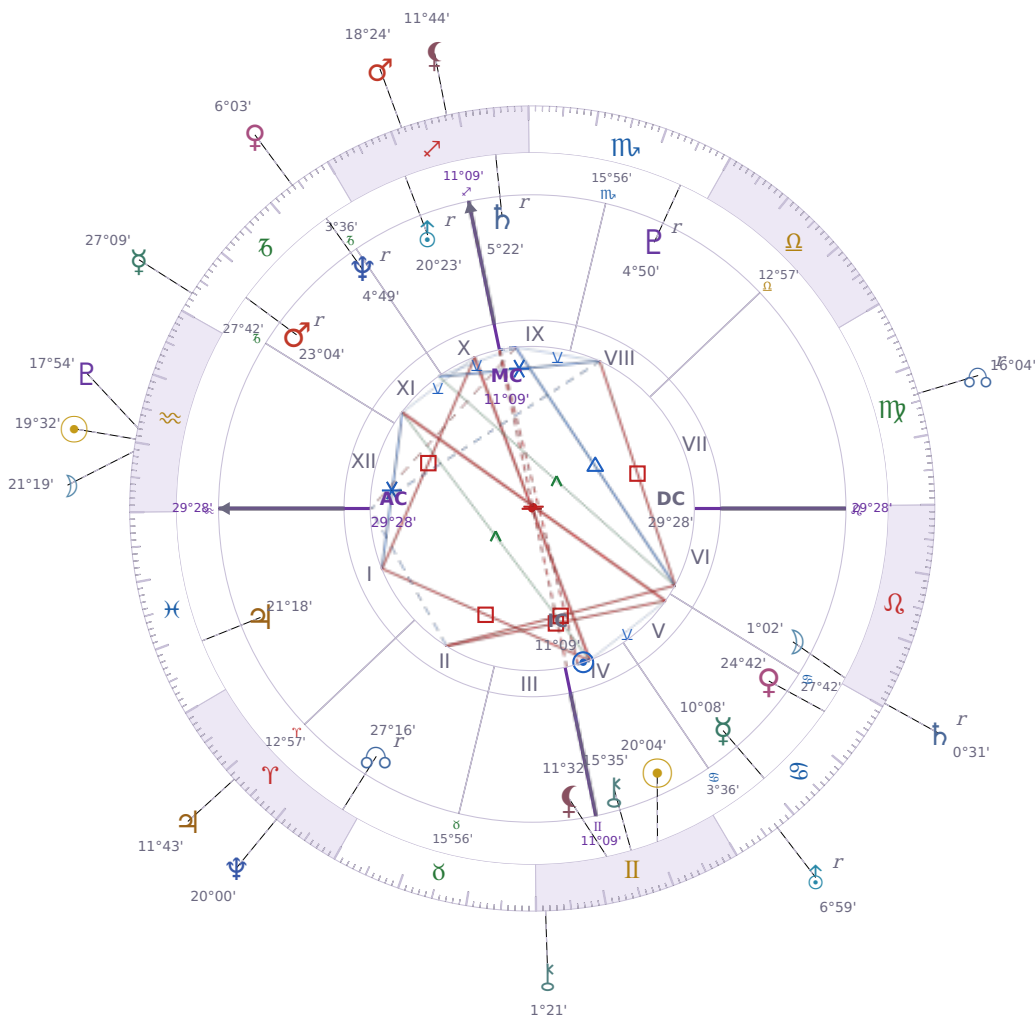

DAILY HOROSCOPE

## Shia LaBeouf

American actor (born 1986)

♊ Gemini June 11, 1986 00:14 Los Angeles

**Thursday, 8 February 2035**

### TRANSITS FOR TODAY

☉ Sun	in ♒ Aquarius	19°32'27"
☾ Moon	in ♒ Aquarius	21°19'21"
☿ Mercury	in ♑ Capricorn	27°09'20"
♀ Venus	in ♑ Capricorn	6°03'03"
♂ Mars	in ♐ Sagittarius	18°24'12"
♃ Jupiter	in ♈ Aries	11°43'20"
♄ Saturn	in ♌ Leo Rx	0°31'37"