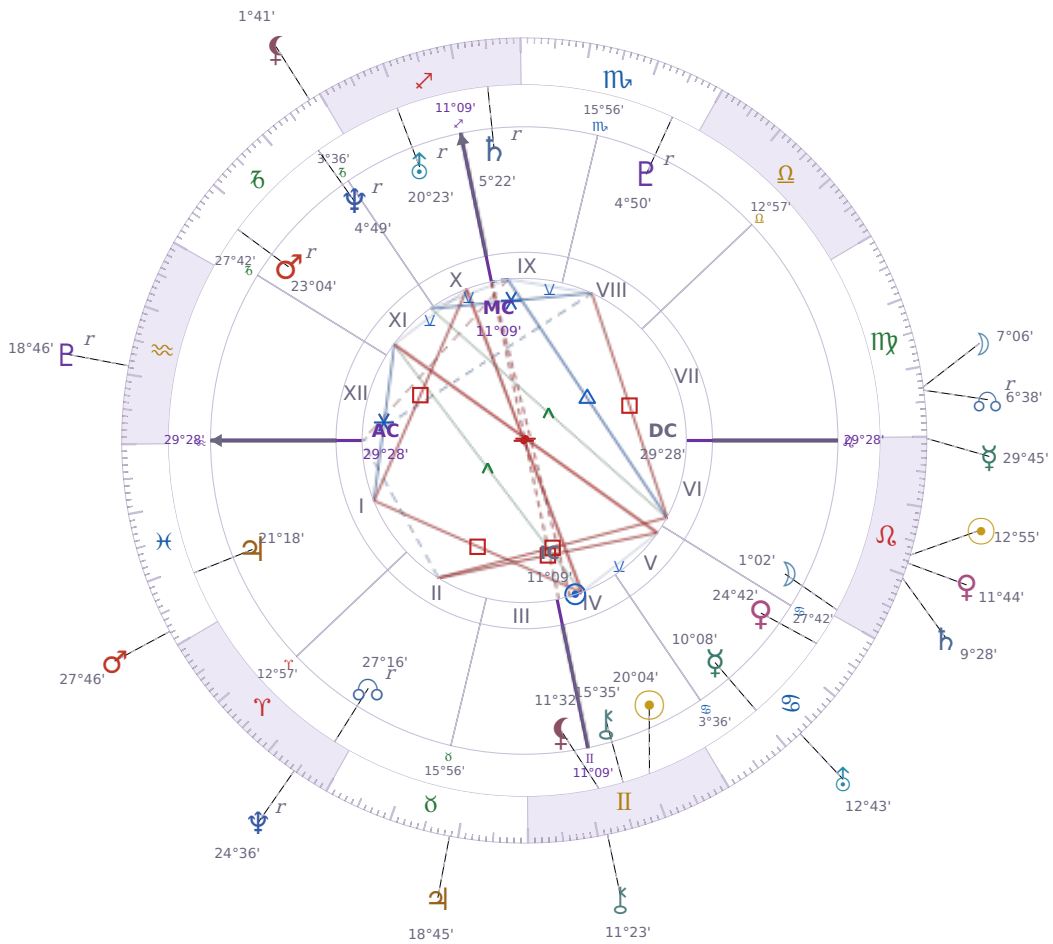

DAILY HOROSCOPE

Shia LaBeouf

American actor (born 1986)

♊ Gemini June 11, 1986 00:14 Los Angeles

Sunday, 5 August 2035

TRANSITS FOR TODAY

☉ Sun	in ♌ Leo	12°55'40"
☾ Moon	in ♍ Virgo	7°06'41"
☿ Mercury	in ♌ Leo	29°45'04"
♀ Venus	in ♌ Leo	11°44'47"
♂ Mars	in ♋ Pisces	27°46'22"
♃ Jupiter	in ♉ Taurus	18°45'36"
♄ Saturn	in ♌ Leo	9°28'41"