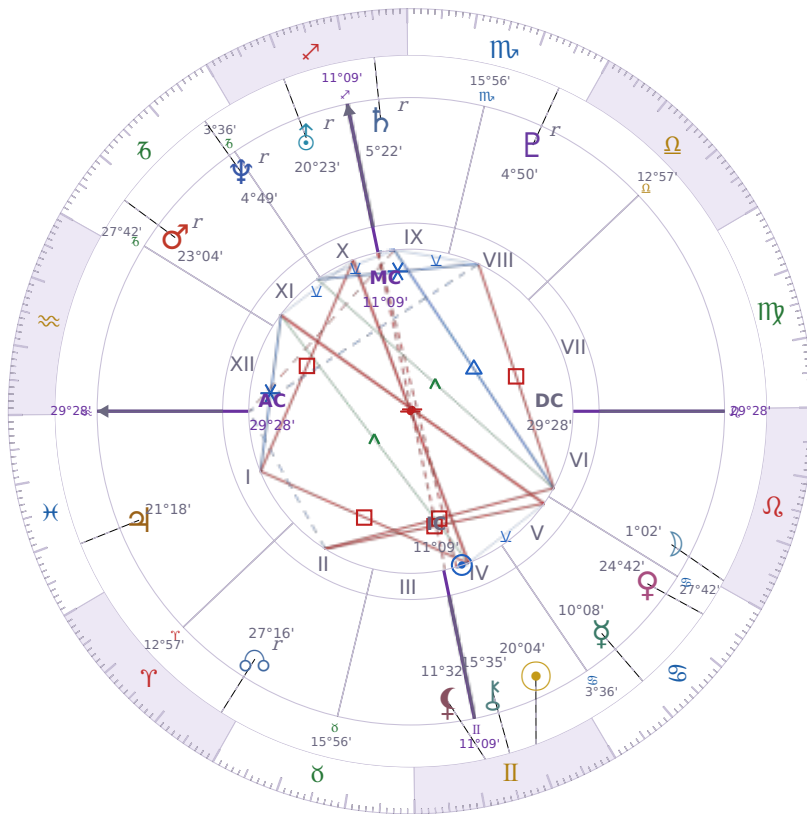

BIRTHDAY YEAR CHART

Shia LaBeouf

American actor (born 1986)

♊ Gemini June 11, 1986 00:14 Los Angeles

10 June 1782 · 14:33 (22:26 UTC) · Los Angeles

Solar ASC ♊ Gemini · MC ♒ Aquarius

NATAL PLANETS

☉ Sun	in	♊	Gemini	20°04'
☾ Moon	in	♌	Leo	1°02'
☿ Mercury	in	♋	Cancer	10°08'
♀ Venus	in	♋	Cancer	24°42'
♂ Mars	in	♑	Capricorn	23°04'
♃ Jupiter	in	♓	Pisces	21°18'
♄ Saturn	in	♐	Sagittarius	5°22'

BIRTHDAY YEAR CHART PLANETS

♅ Uranus	in	♐ Sagittarius	20°23'
♆ Neptune	in	♑ Capricorn	4°49'
♇ Pluto	in	♏ Scorpio	4°50'
♄ Chiron	in	♊ Gemini	15°35'
♁ North Node	in	♈ Aries	27°16'
♁ Lilith	in	♊ Gemini	11°32'

Solar H10 ♒ Aquarius → natal H12 — Inner Life & Solitude

The Solar Tenth House withdraws into your **natal Twelfth House**, turning **career energy inward toward preparation, behind-the-scenes work, and the resolution of what has been left incomplete**. Public recognition may feel elusive or less important than usual — this is not failure but timing. The professional work done in solitude, the skills quietly sharpened, and the inner obstacles honestly faced this year lay the groundwork for a more visible and powerful career cycle ahead.

KEY TRANSITS BY QUARTER

Q1 · Jan-Mar

Q2 · Apr-Jun

Q3 · Jul-Sep

Q4 · Oct-Dec