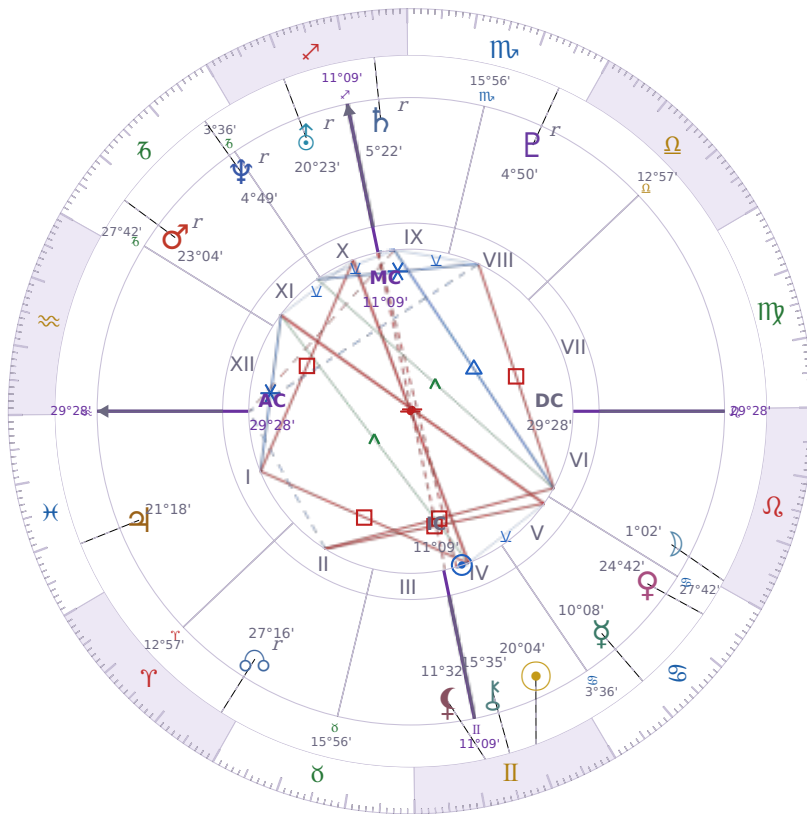

BIRTHDAY YEAR CHART

Shia LaBeouf

American actor (born 1986)

♊ Gemini June 11, 1986 00:14 Los Angeles

10 June 1794 · 14:33 (22:26 UTC) · Los Angeles

Solar ASC ♊ Gemini · MC ♒ Aquarius

NATAL PLANETS

☉ Sun	in	♊	Gemini	20°04'
☾ Moon	in	♌	Leo	1°02'
☿ Mercury	in	♋	Cancer	10°08'
♀ Venus	in	♋	Cancer	24°42'
♂ Mars	in	♑	Capricorn	23°04'
♃ Jupiter	in	♓	Pisces	21°18'
♄ Saturn	in	♐	Sagittarius	5°22'

BIRTHDAY YEAR CHART PLANETS

♅ Uranus	in	♐ Sagittarius	20°23'
♆ Neptune	in	♑ Capricorn	4°49'
♇ Pluto	in	♏ Scorpio	4°50'
♁ Chiron	in	♊ Gemini	15°35'
♁ North Node	in	♈ Aries	27°16'
♁ Lilith	in	♊ Gemini	11°32'

Solar H10 ♒ Aquarius → natal H12 — Inner Life & Solitude

The Solar Tenth House withdraws into your **natal Twelfth House**, turning **career energy inward toward preparation, behind-the-scenes work, and the resolution of what has been left incomplete**. Public recognition may feel elusive or less important than usual — this is not failure but timing. The professional work done in solitude, the skills quietly sharpened, and the inner obstacles honestly faced this year lay the groundwork for a more visible and powerful career cycle ahead.

KEY TRANSITS BY QUARTER

Q1 · Jan-Mar

Q2 · Apr-Jun

Q3 · Jul-Sep

Q4 · Oct-Dec