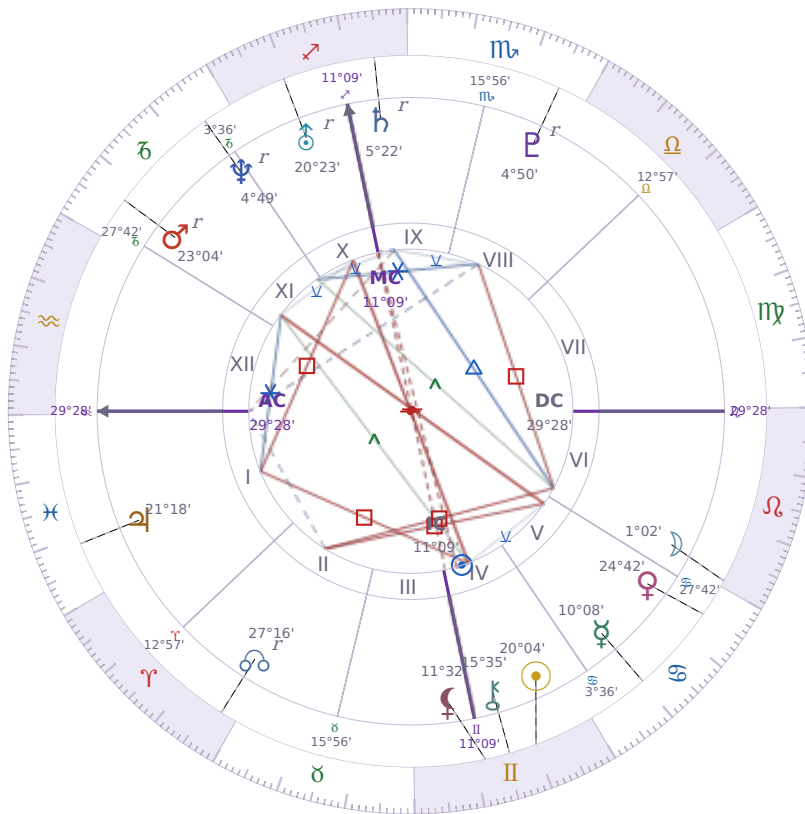

BIRTHDAY YEAR CHART

Shia LaBeouf

American actor (born 1986)

♊ Gemini June 11, 1986 00:14 Los Angeles

10 June 1801 · 14:33 (22:26 UTC) · Los Angeles

Solar ASC ♊ Gemini · MC ♒ Aquarius

NATAL PLANETS

☉ Sun	in	♊	Gemini	20°04'
☾ Moon	in	♌	Leo	1°02'
☿ Mercury	in	♋	Cancer	10°08'
♀ Venus	in	♋	Cancer	24°42'
♂ Mars	in	♑	Capricorn	23°04'
♃ Jupiter	in	♓	Pisces	21°18'
♄ Saturn	in	♐	Sagittarius	5°22'

BIRTHDAY YEAR CHART PLANETS

♅ Uranus	in	♐ Sagittarius	20°23'
♆ Neptune	in	♑ Capricorn	4°49'
♇ Pluto	in	♏ Scorpio	4°50'
♄ Chiron	in	♊ Gemini	15°35'
♁ North Node	in	♈ Aries	27°16'
♁ Lilith	in	♊ Gemini	11°32'

Solar H10 ♒ Aquarius → natal H12 — Inner Life & Solitude

The Solar Tenth House withdraws into your **natal Twelfth House**, turning **career energy inward toward preparation, behind-the-scenes work, and the resolution of what has been left incomplete**. Public recognition may feel elusive or less important than usual — this is not failure but timing. The professional work done in solitude, the skills quietly sharpened, and the inner obstacles honestly faced this year lay the groundwork for a more visible and powerful career cycle ahead.

KEY TRANSITS BY QUARTER

Q1 · Jan-Mar

Q2 · Apr-Jun

Q3 · Jul-Sep

Q4 · Oct-Dec