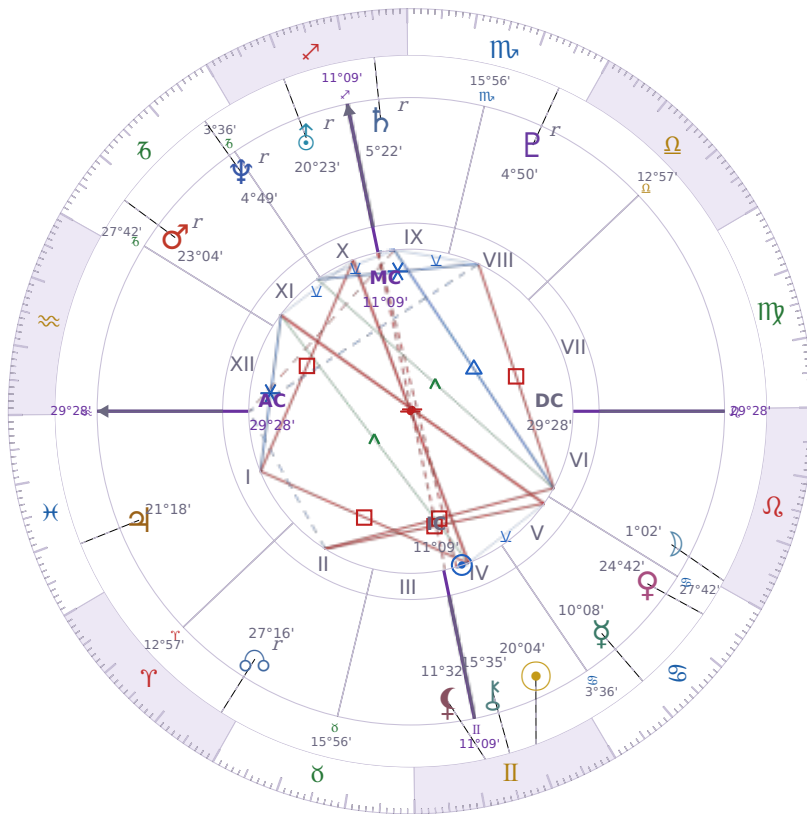

BIRTHDAY YEAR CHART

Shia LaBeouf

American actor (born 1986)

♊ Gemini June 11, 1986 00:14 Los Angeles

10 June 1808 · 14:33 (22:26 UTC) · Los Angeles

Solar ASC ♊ Gemini · MC ♒ Aquarius

NATAL PLANETS

☉ Sun	in	♊	Gemini	20°04'
☾ Moon	in	♌	Leo	1°02'
☿ Mercury	in	♋	Cancer	10°08'
♀ Venus	in	♋	Cancer	24°42'
♂ Mars	in	♑	Capricorn	23°04'
♃ Jupiter	in	♓	Pisces	21°18'
♄ Saturn	in	♐	Sagittarius	5°22'

BIRTHDAY YEAR CHART PLANETS

☉ Sun	in	♊	Gemini	20°04'
☾ Moon	in	♌	Leo	1°02'
☿ Mercury	in	♋	Cancer	10°08'
♀ Venus	in	♋	Cancer	24°42'
♂ Mars	in	♑	Capricorn	23°04'
♃ Jupiter	in	♓	Pisces	21°18'
♄ Saturn	in	♐	Sagittarius	5°22'

♅ Uranus	in	♐ Sagittarius	20°23'
♆ Neptune	in	♑ Capricorn	4°49'
♇ Pluto	in	♏ Scorpio	4°50'
♄ Chiron	in	♊ Gemini	15°35'
♁ North Node	in	♈ Aries	27°16'
♁ Lilith	in	♊ Gemini	11°32'

SOLAR ANALYSIS

Solar ASC ♊ Gemini → natal H3 — Communication & Learning

KEY TRANSITS BY QUARTER

Q1 · Jan-Mar

Q2 · Apr-Jun

Q3 · Jul-Sep

Q4 · Oct-Dec